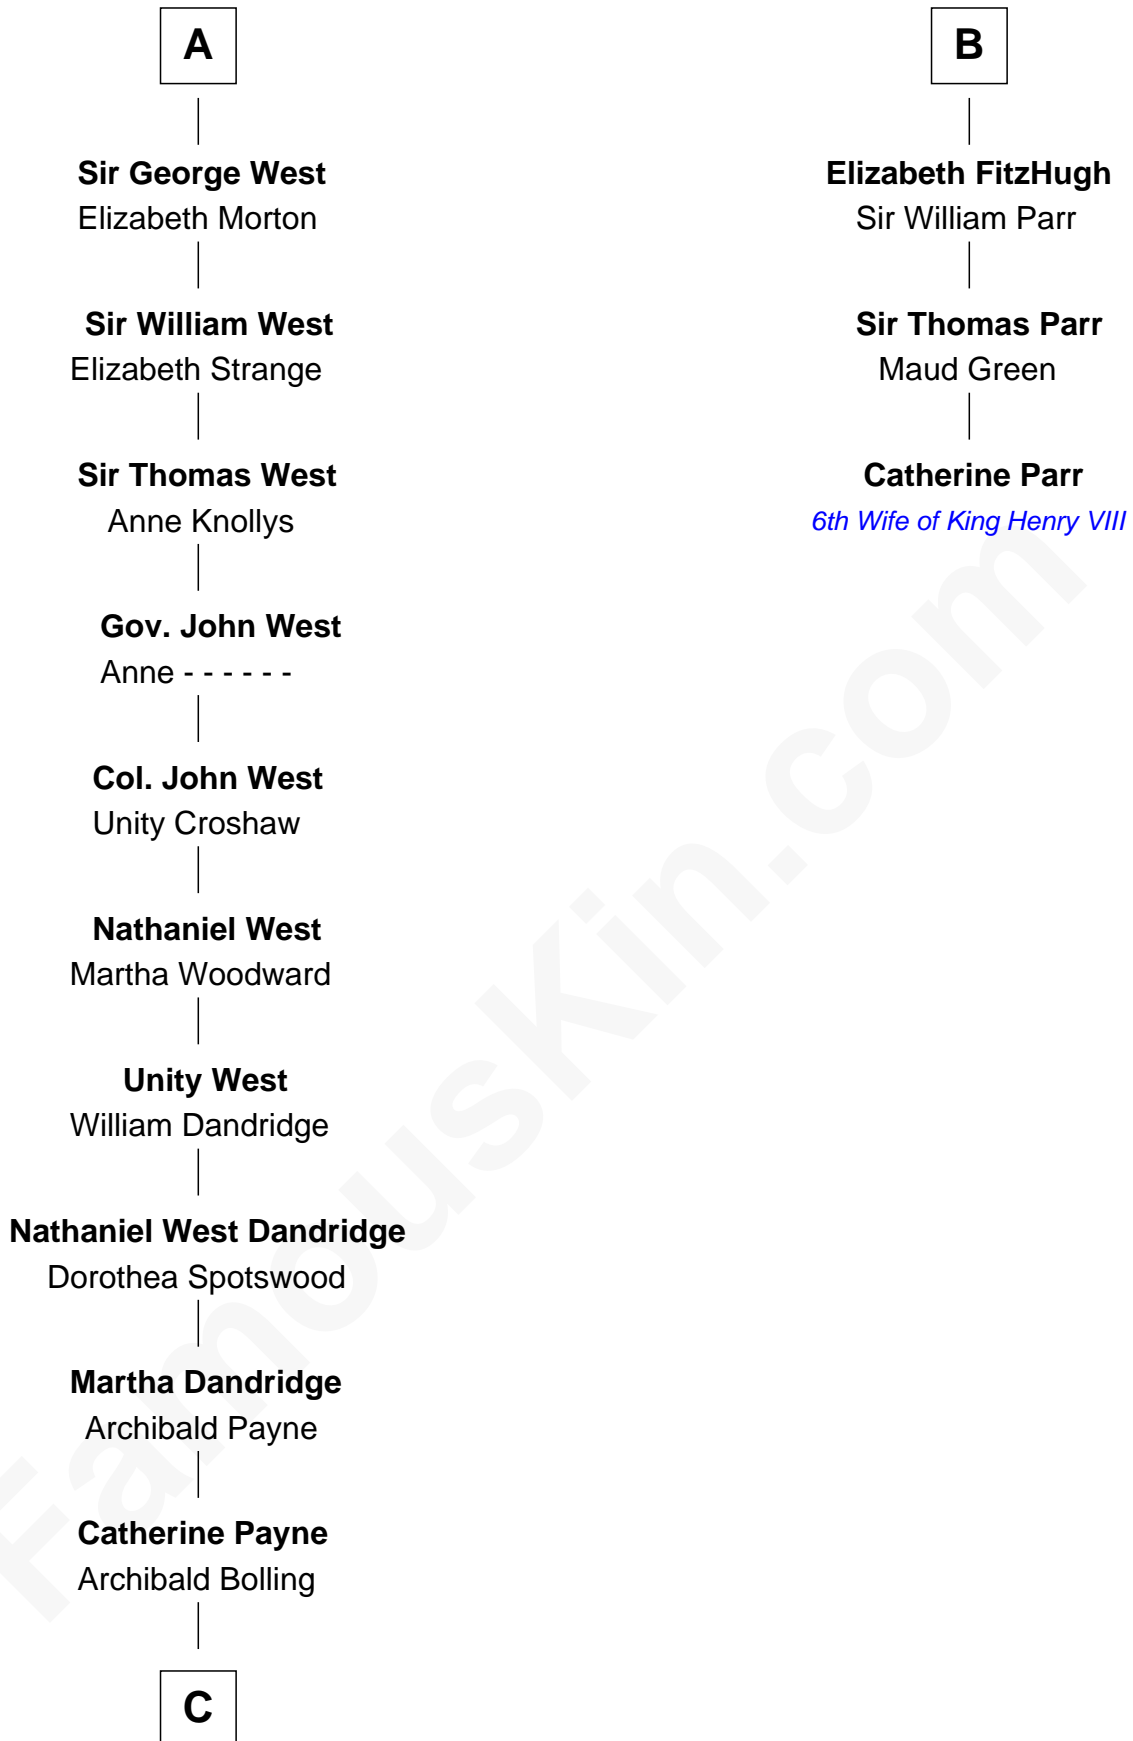

FamousKin.com

Relationship Chart of

Edith (Bolling) Wilson

First Lady of President Woodrow Wilson

9th cousin 10 times removed of

Catherine Parr

6th Wife of King Henry VIII

C

—
Archibald Bolling

Anne E. Wigginton

—
William Holcombe Bolling

Sarah Spiers White

—
Edith (Bolling) Wilson

First Lady of Woodrow Wilson

FamousKin.com