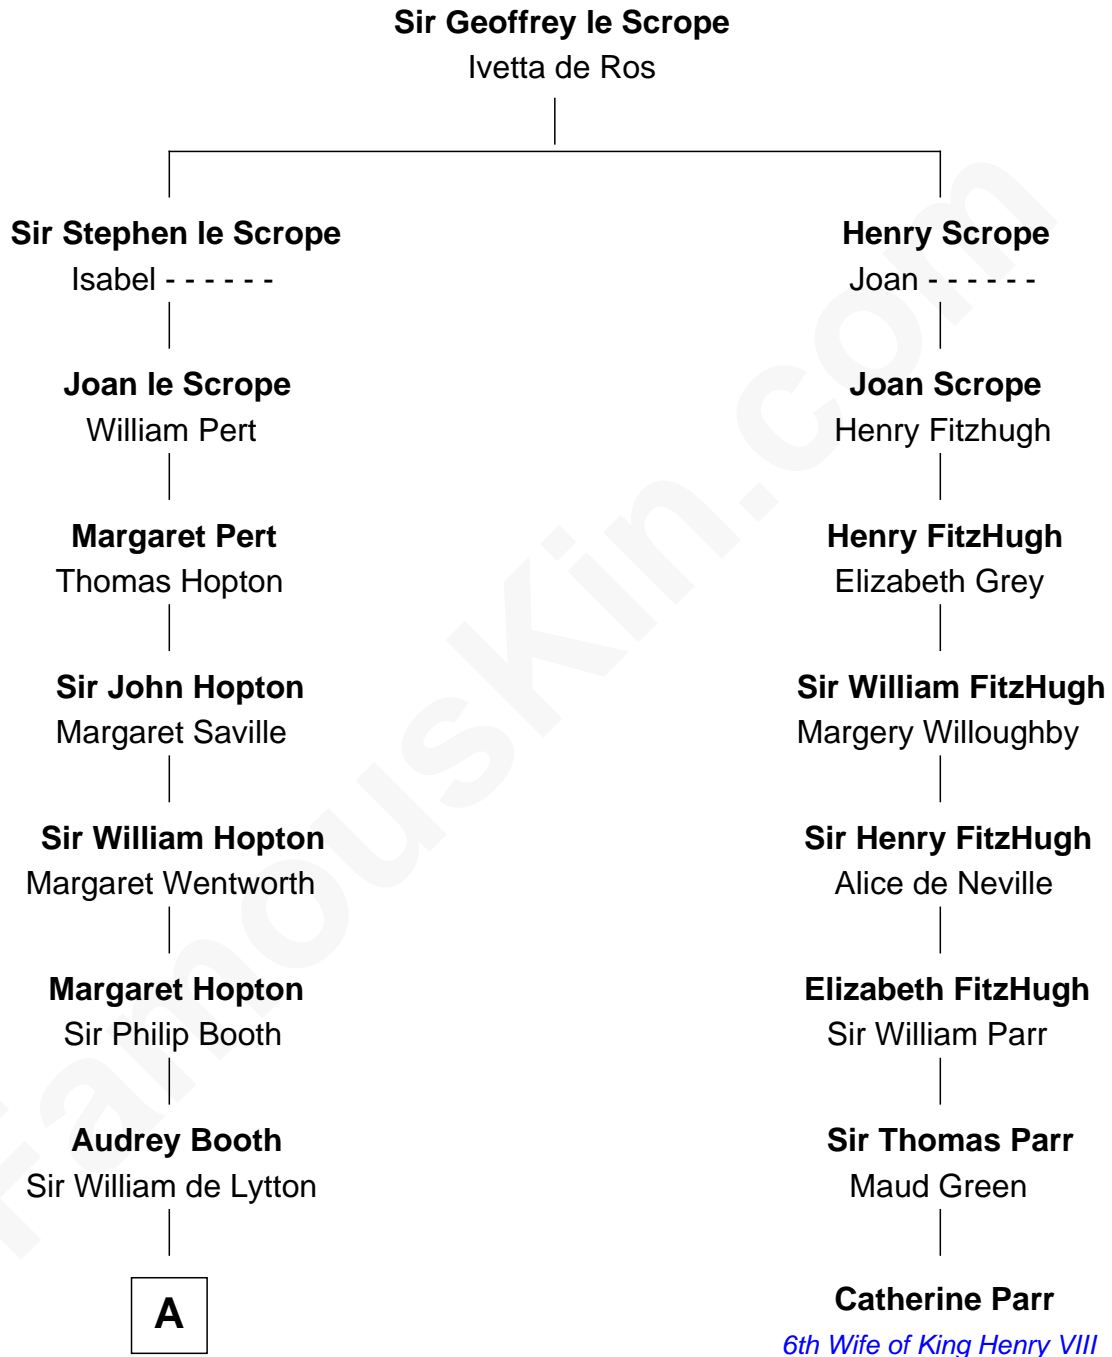

FamousKin.com

Relationship Chart of

Edith (Bolling) Wilson

First Lady of President Woodrow Wilson

7th cousin 12 times removed of

Catherine Parr

6th Wife of King Henry VIII

B

—
Archibald Bolling

Anne E. Wigginton

—
William Holcombe Bolling

Sarah Spiers White

—
Edith (Bolling) Wilson

First Lady of Woodrow Wilson

FamousKin.com