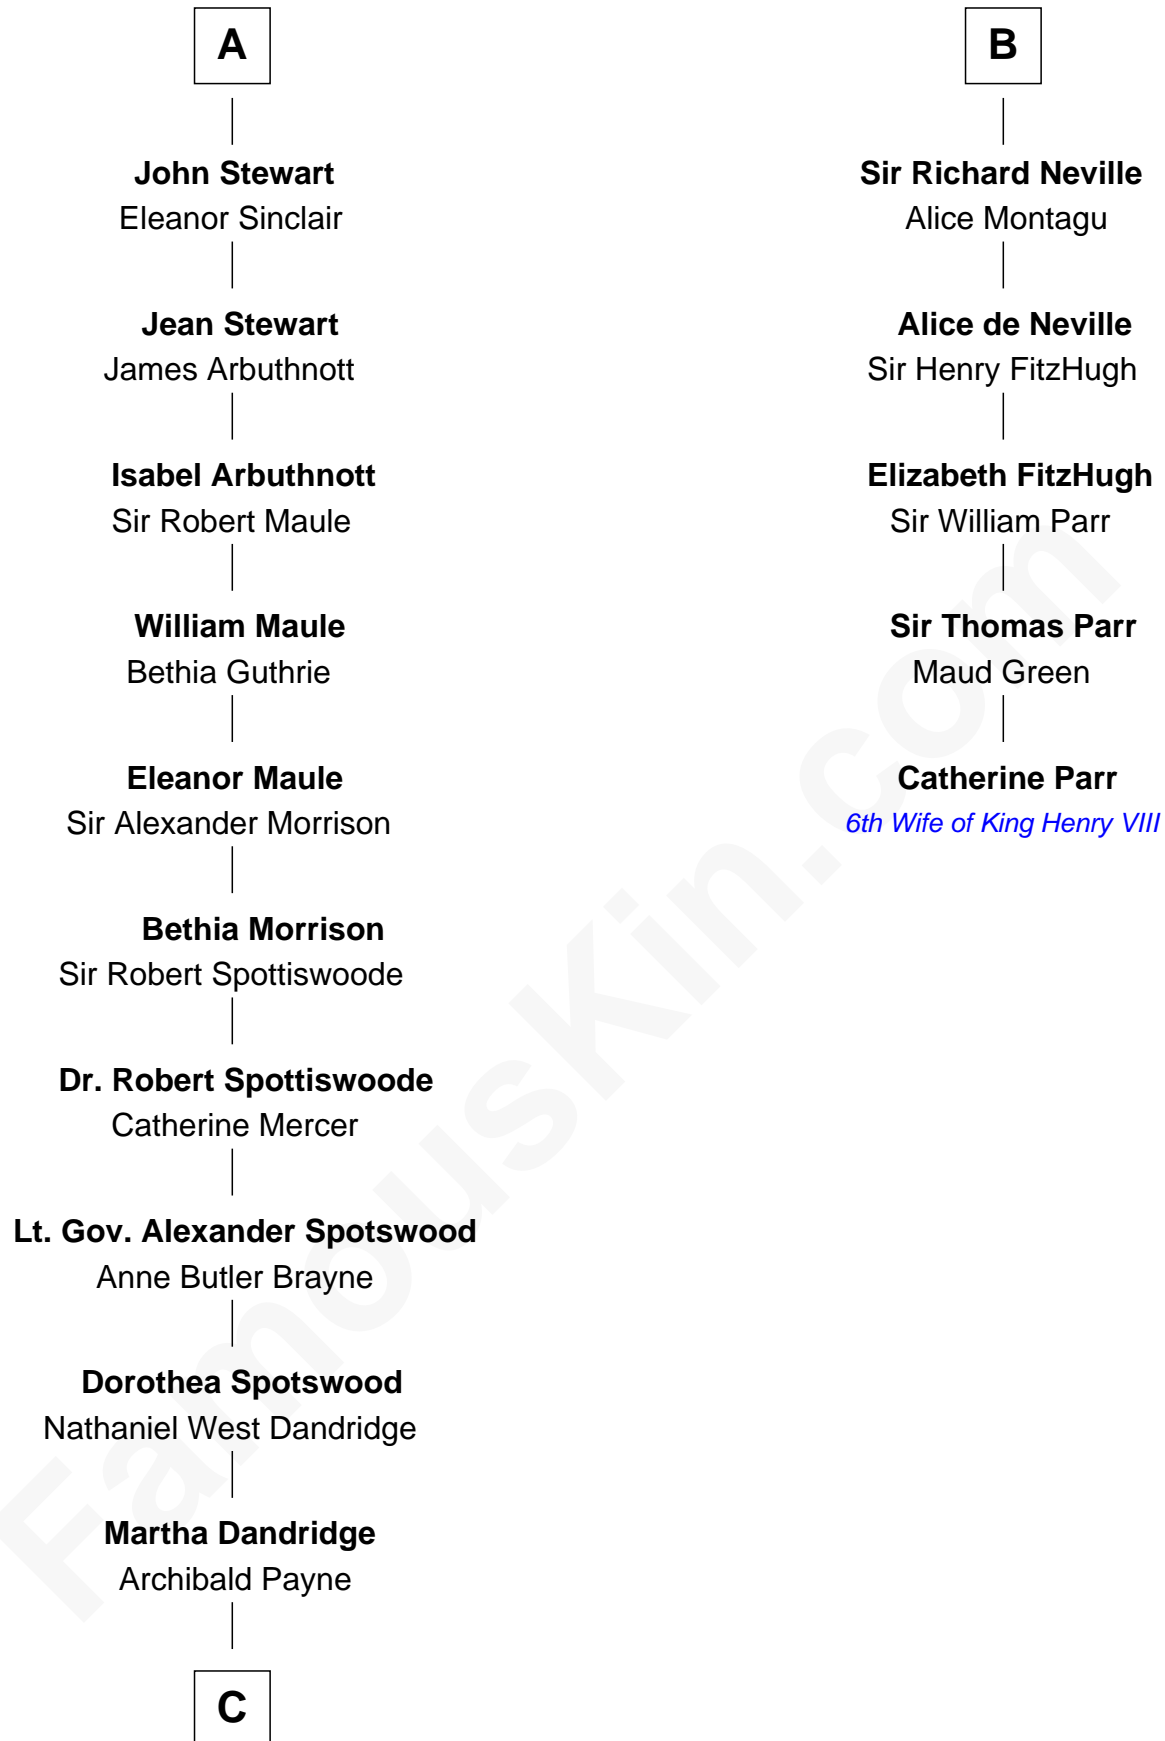

FamousKin.com

Relationship Chart of

Edith (Bolling) Wilson

First Lady of President Woodrow Wilson

11th cousin 9 times removed of

Catherine Parr

6th Wife of King Henry VIII

Louis VIII, King of France
Blanche of Castile

Joan Beaufort
Sir James Stewart

A

Louis IX, King of France
Margaret Berenger

Philip III, King of France
Isabella of Aragon

King Philip IV of France
Joan of Navarre

Isabella of France
Edward II, King of England

Edward III, King of England
Philippa of Hainault

John of Gaunt
Katherine Roet

Joan Beaufort
Sir Ralph Neville

B

C

—
Catherine Payne
Archibald Bolling

—
Archibald Bolling
Anne E. Wigginton

—
William Holcombe Bolling
Sarah Spiers White