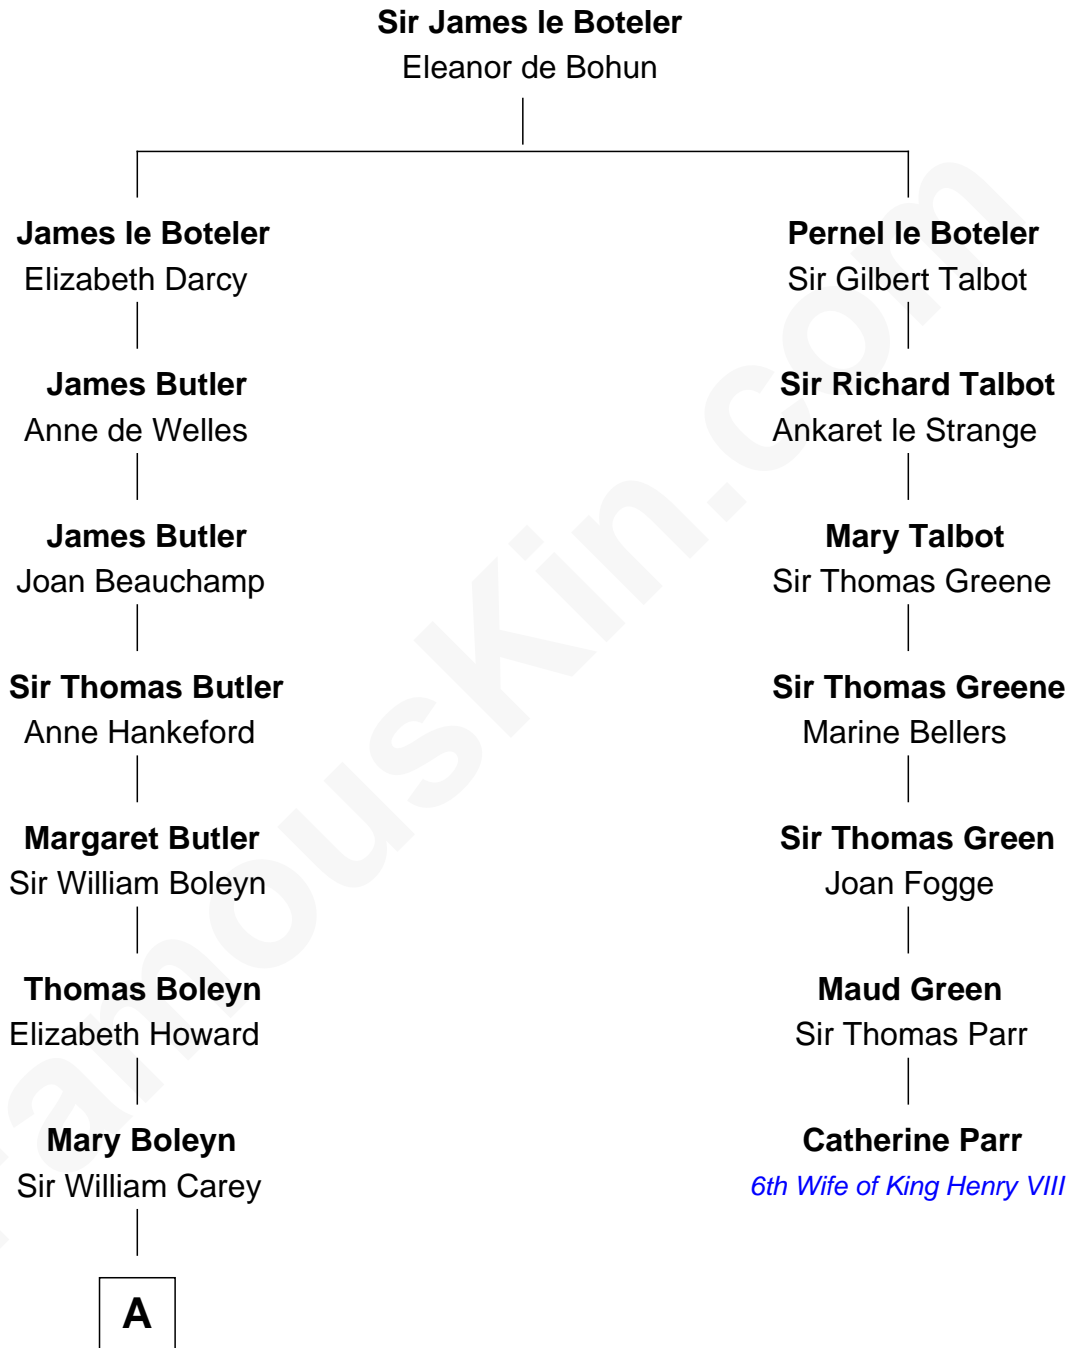

FamousKin.com

Relationship Chart of

Edith (Bolling) Wilson

First Lady of President Woodrow Wilson

6th cousin 12 times removed of

Catherine Parr

6th Wife of King Henry VIII

B

William Holcombe Bolling

Sarah Spiers White

Edith (Bolling) Wilson

First Lady of Woodrow Wilson

FamousKin.com