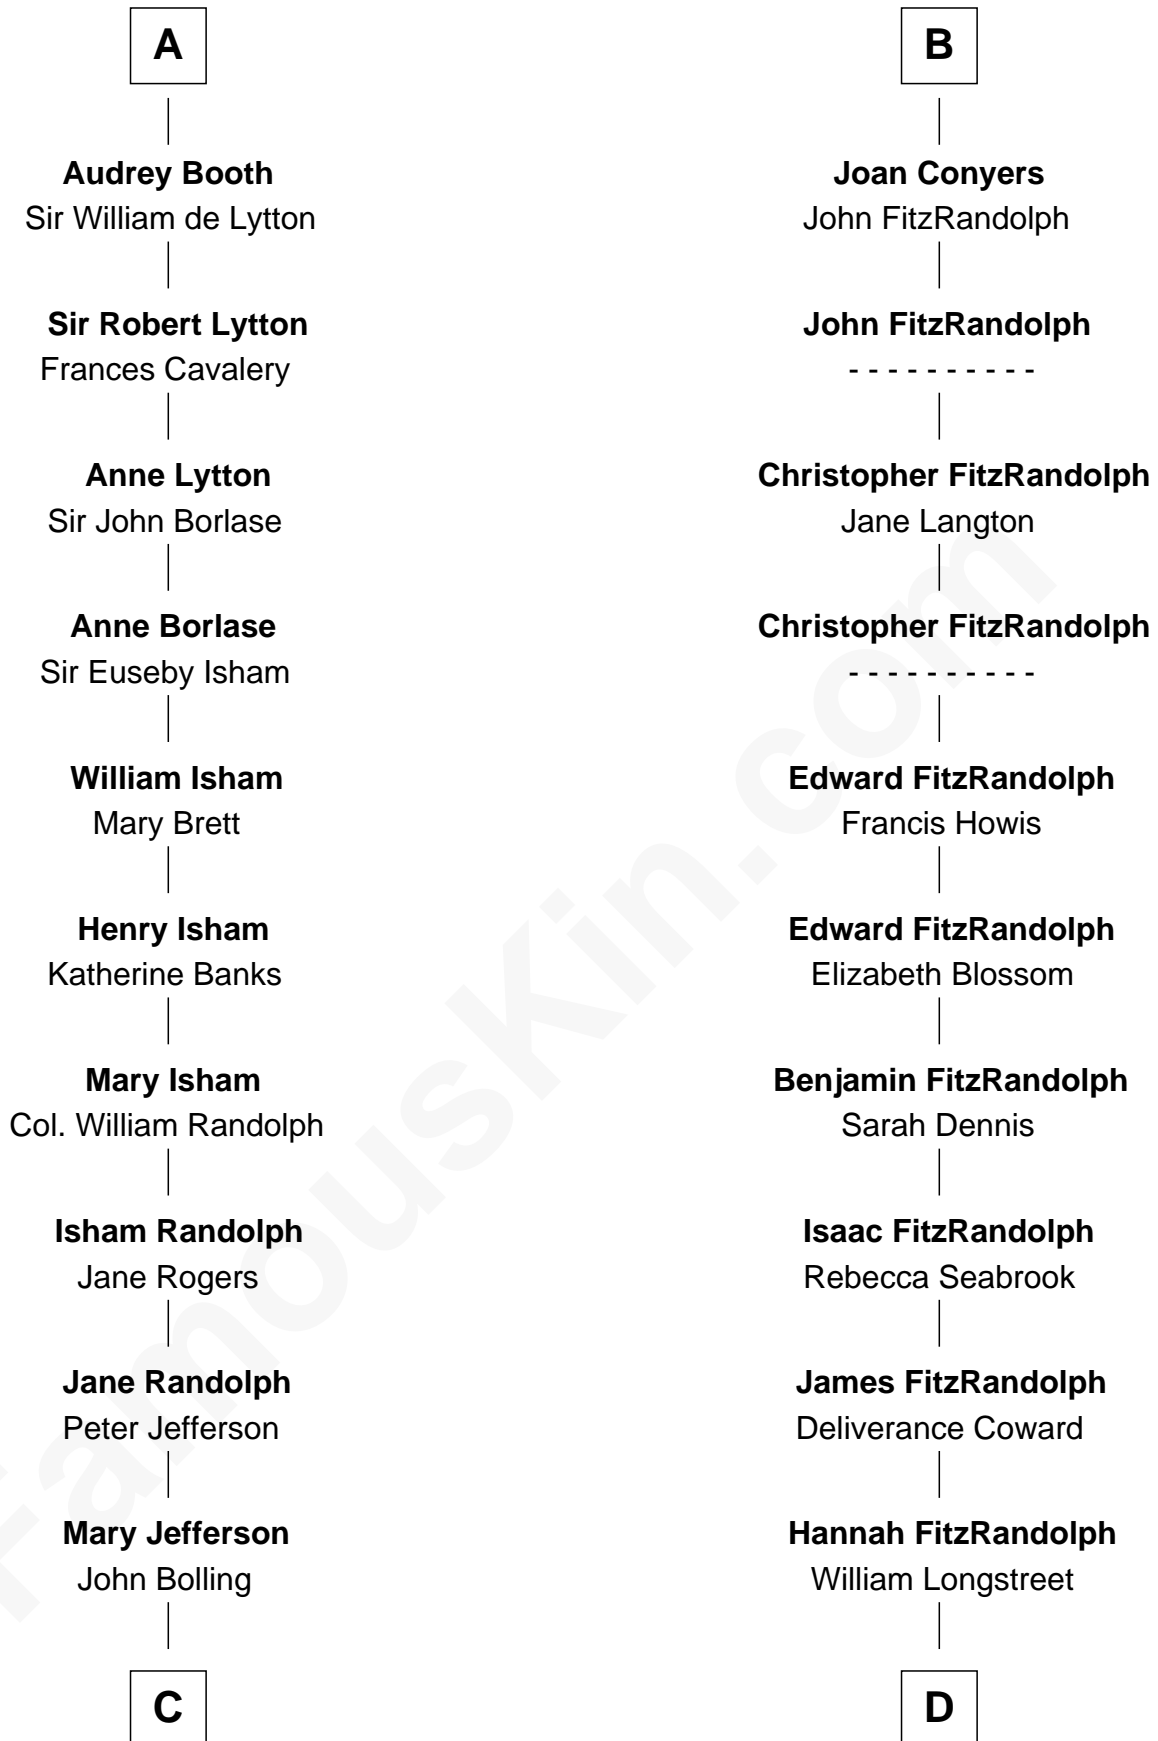

FamousKin.com

Relationship Chart of

Edith (Bolling) Wilson

First Lady of President Woodrow Wilson

18th cousin 2 times removed of

General James Longstreet

Confederate Army - U.S. Civil War

C

Archibald Bolling
Catherine Payne

Archibald Bolling
Anne E. Wigginton

William Holcombe Bolling
Sarah Spiers White

Edith (Bolling) Wilson
First Lady of Woodrow Wilson

D

James Longstreet
Mary Anna Dent

General James Longstreet
Confederate Army - U.S. Civil War