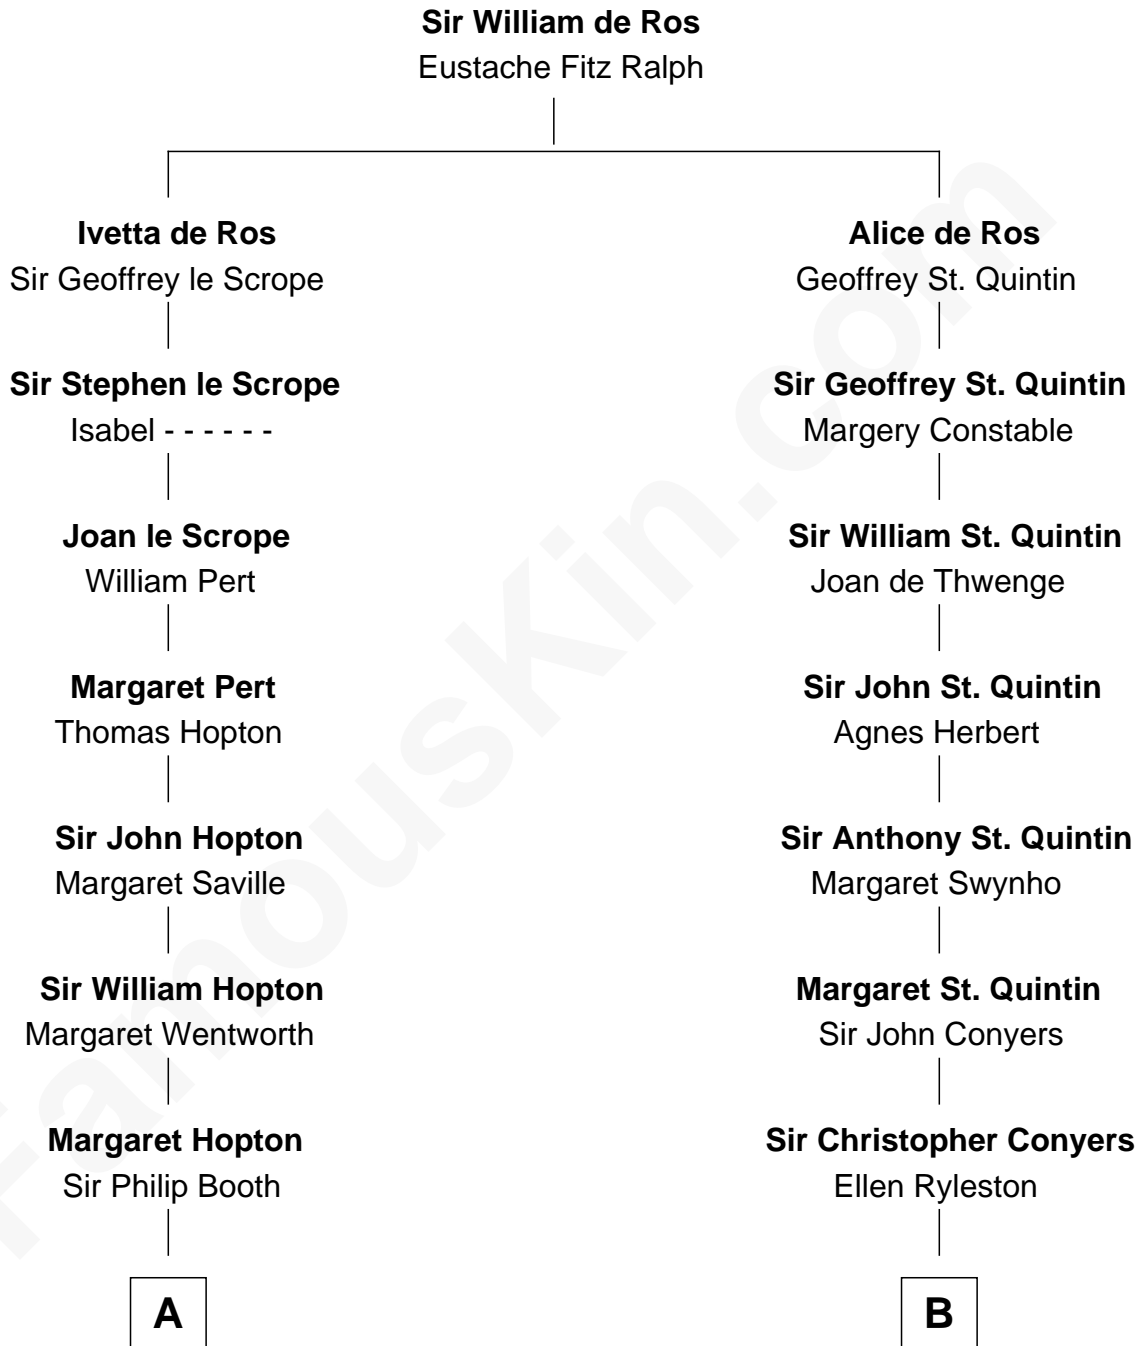

FamousKin.com

Relationship Chart of

Edith (Bolling) Wilson

First Lady of President Woodrow Wilson

18th cousin 2 times removed of

General James Longstreet

Confederate Army - U.S. Civil War

C

Archibald Bolling
Catherine Payne

Archibald Bolling
Anne E. Wigginton

William Holcombe Bolling
Sarah Spiers White

Edith (Bolling) Wilson
First Lady of Woodrow Wilson

D

James Longstreet
Mary Anna Dent

General James Longstreet
Confederate Army - U.S. Civil War