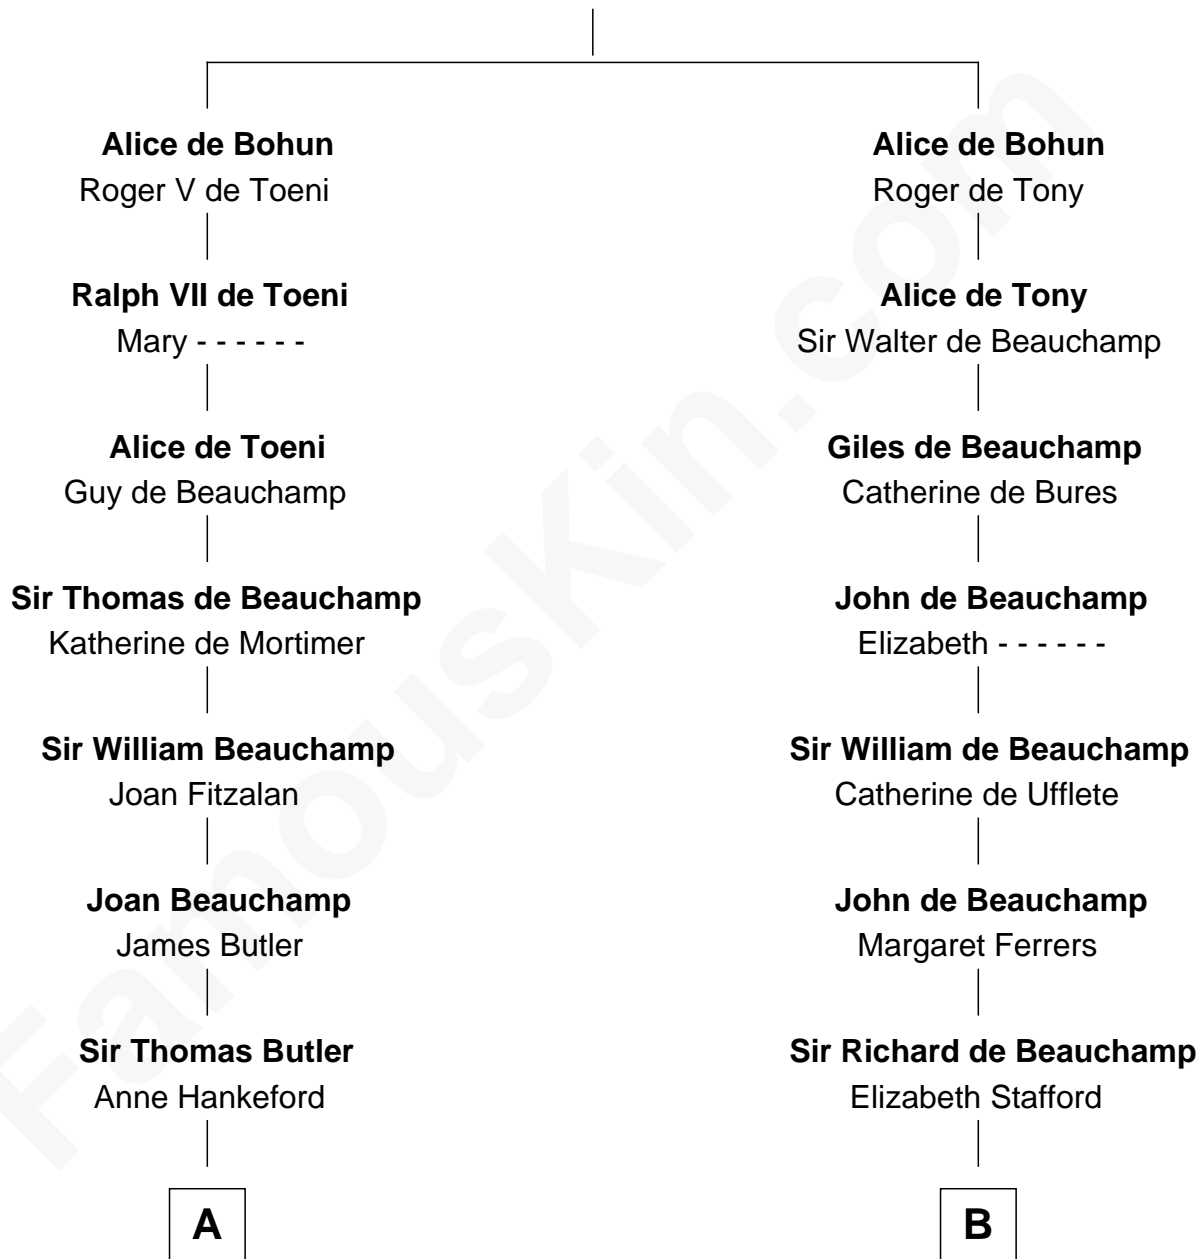

FamousKin.com

Relationship Chart of

Edith (Bolling) Wilson

First Lady of President Woodrow Wilson

20th cousin 1 time removed of

Jack London

Author of "The Call of the Wild"

Sir Humphrey de Bohun

Maud of Eu

C

Martha Dandridge

Archibald Payne

Catherine Payne

Archibald Bolling

Archibald Bolling

Anne E. Wigginton

William Holcombe Bolling

Sarah Spiers White

Edith (Bolling) Wilson

First Lady of Woodrow Wilson

D

Joel Wellman

Betsey Baker

Marshall Daniel Wellman