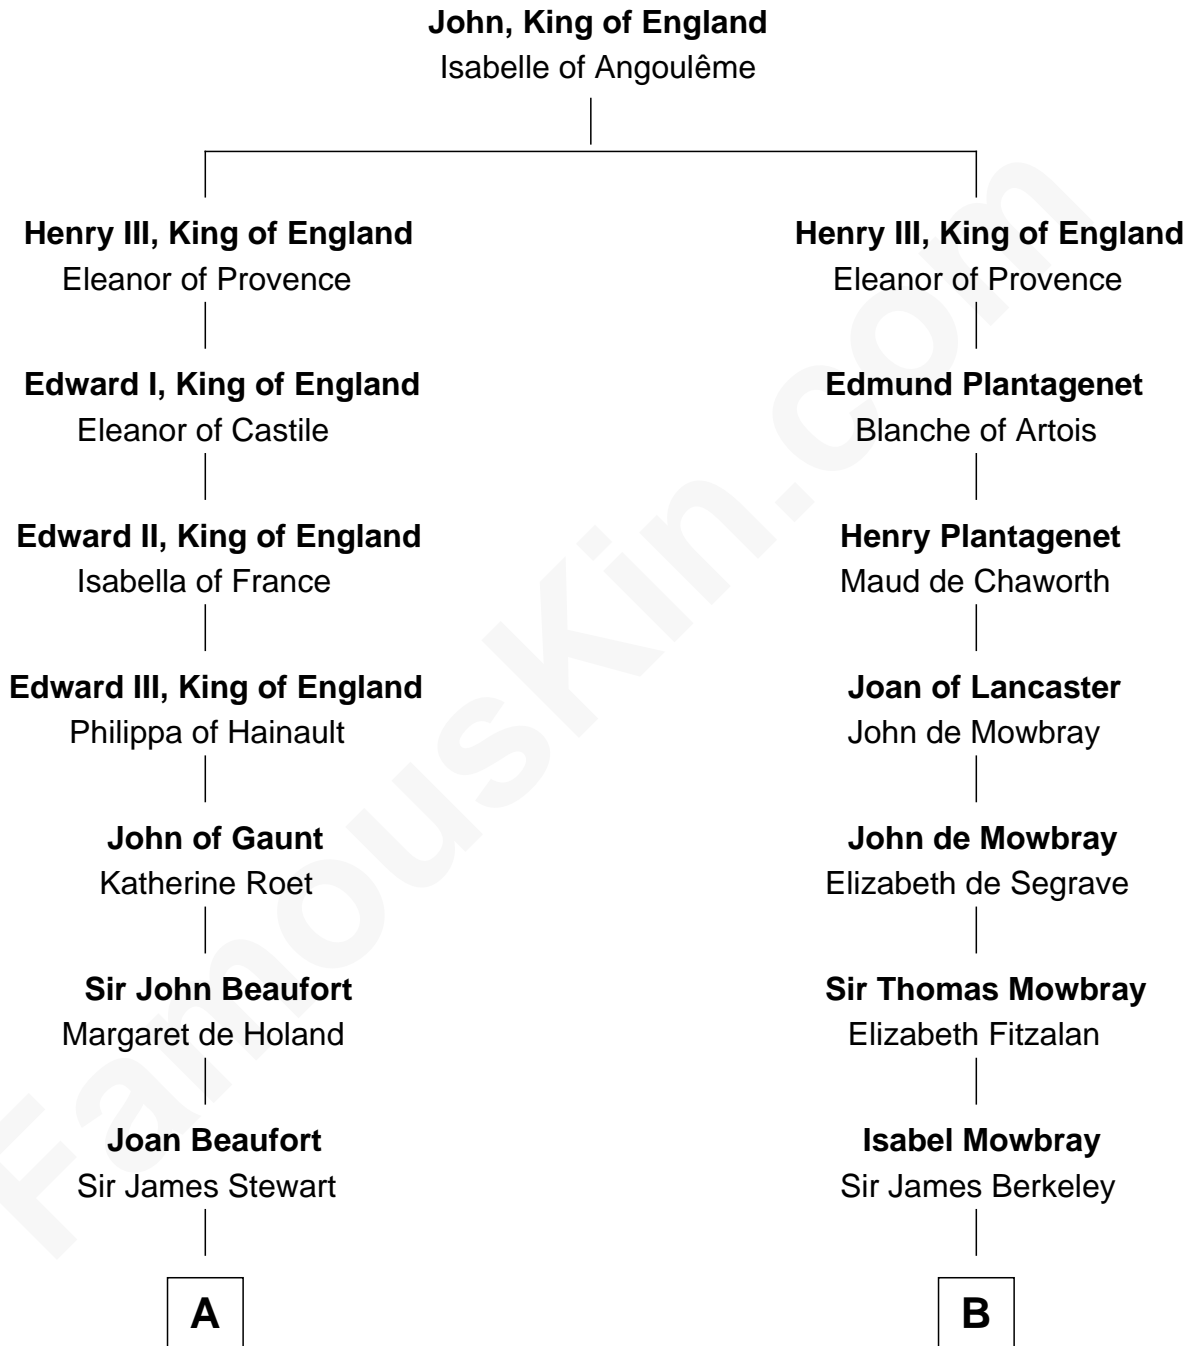

FamousKin.com

Relationship Chart of

Edith (Bolling) Wilson

First Lady of President Woodrow Wilson

20th cousin 1 time removed of

Jack London

Author of "The Call of the Wild"

C

Catherine Payne

Archibald Bolling

Archibald Bolling

Anne E. Wigginton

William Holcombe Bolling

Sarah Spiers White

Edith (Bolling) Wilson

First Lady of Woodrow Wilson