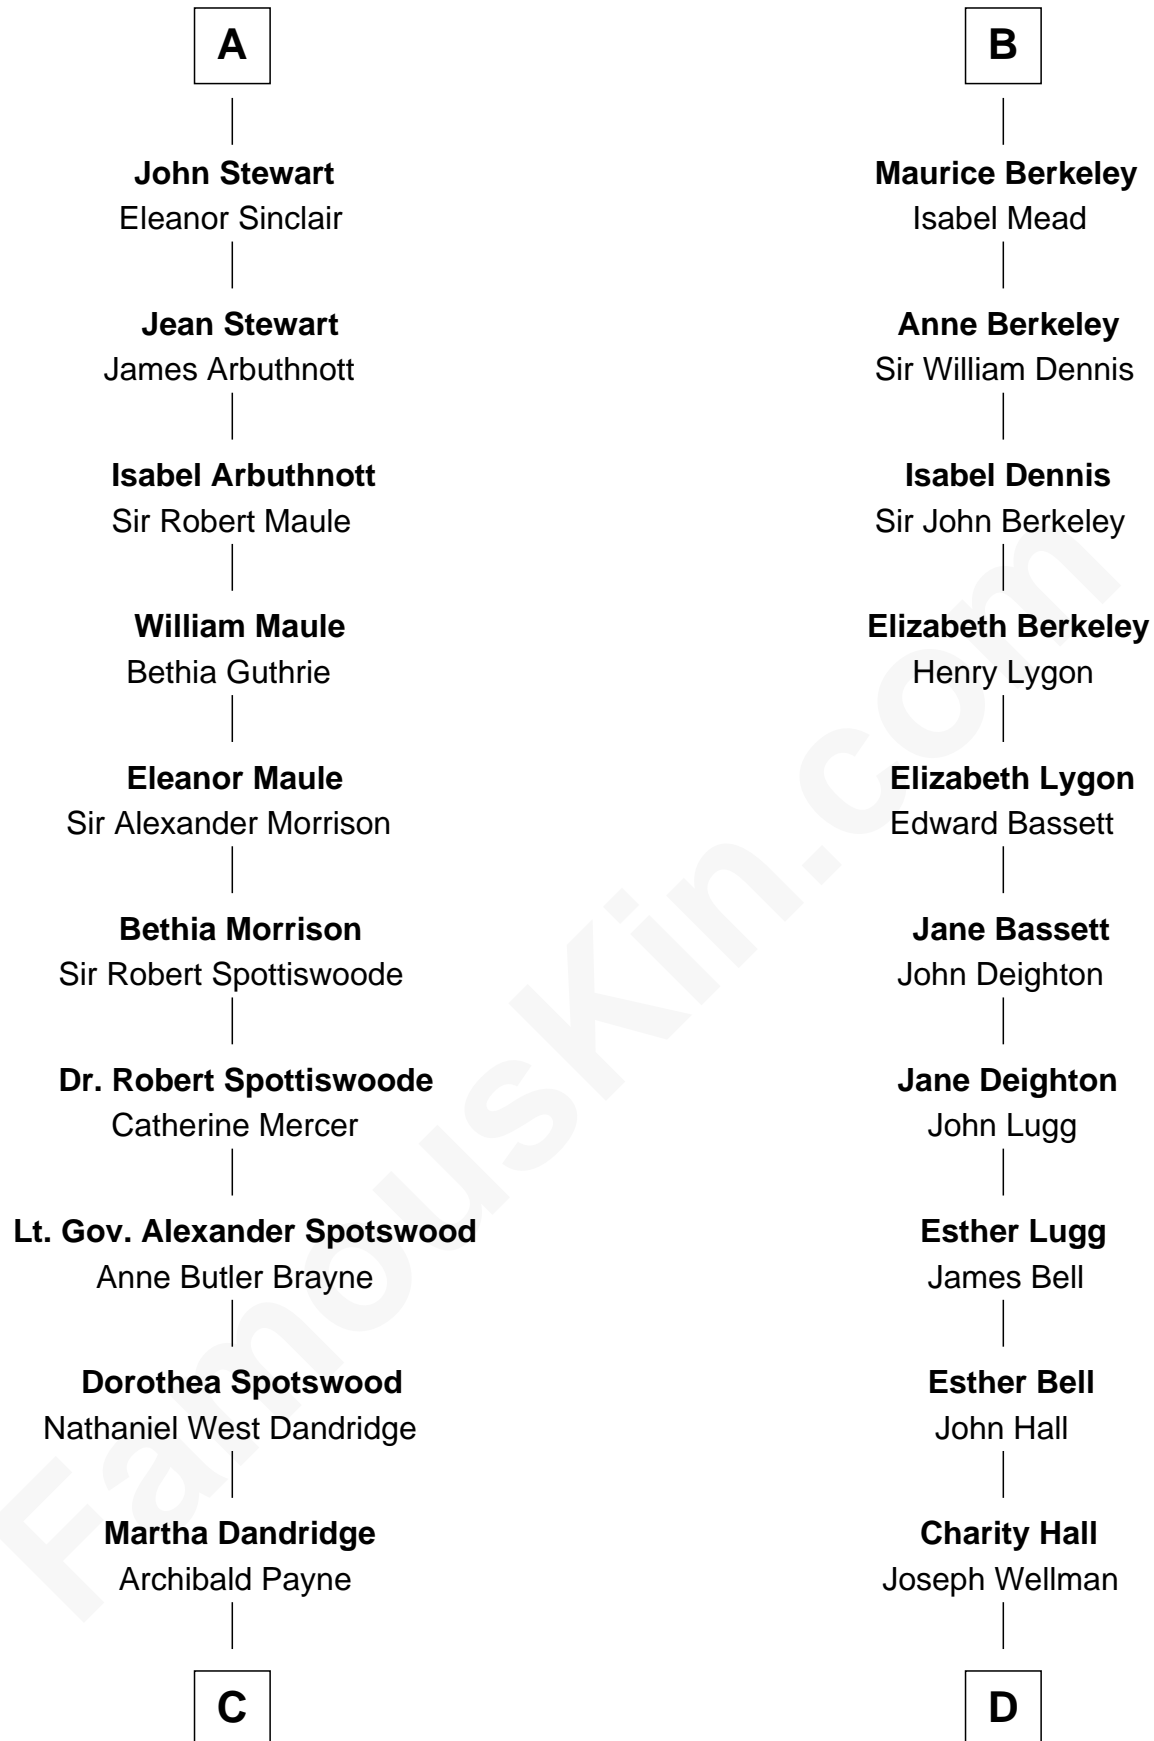

FamousKin.com

Relationship Chart of

Edith (Bolling) Wilson

First Lady of President Woodrow Wilson

20th cousin 1 time removed of

Jack London

Author of "The Call of the Wild"

C

Catherine Payne

Archibald Bolling

Archibald Bolling

Anne E. Wigginton

William Holcombe Bolling

Sarah Spiers White

Edith (Bolling) Wilson

First Lady of Woodrow Wilson