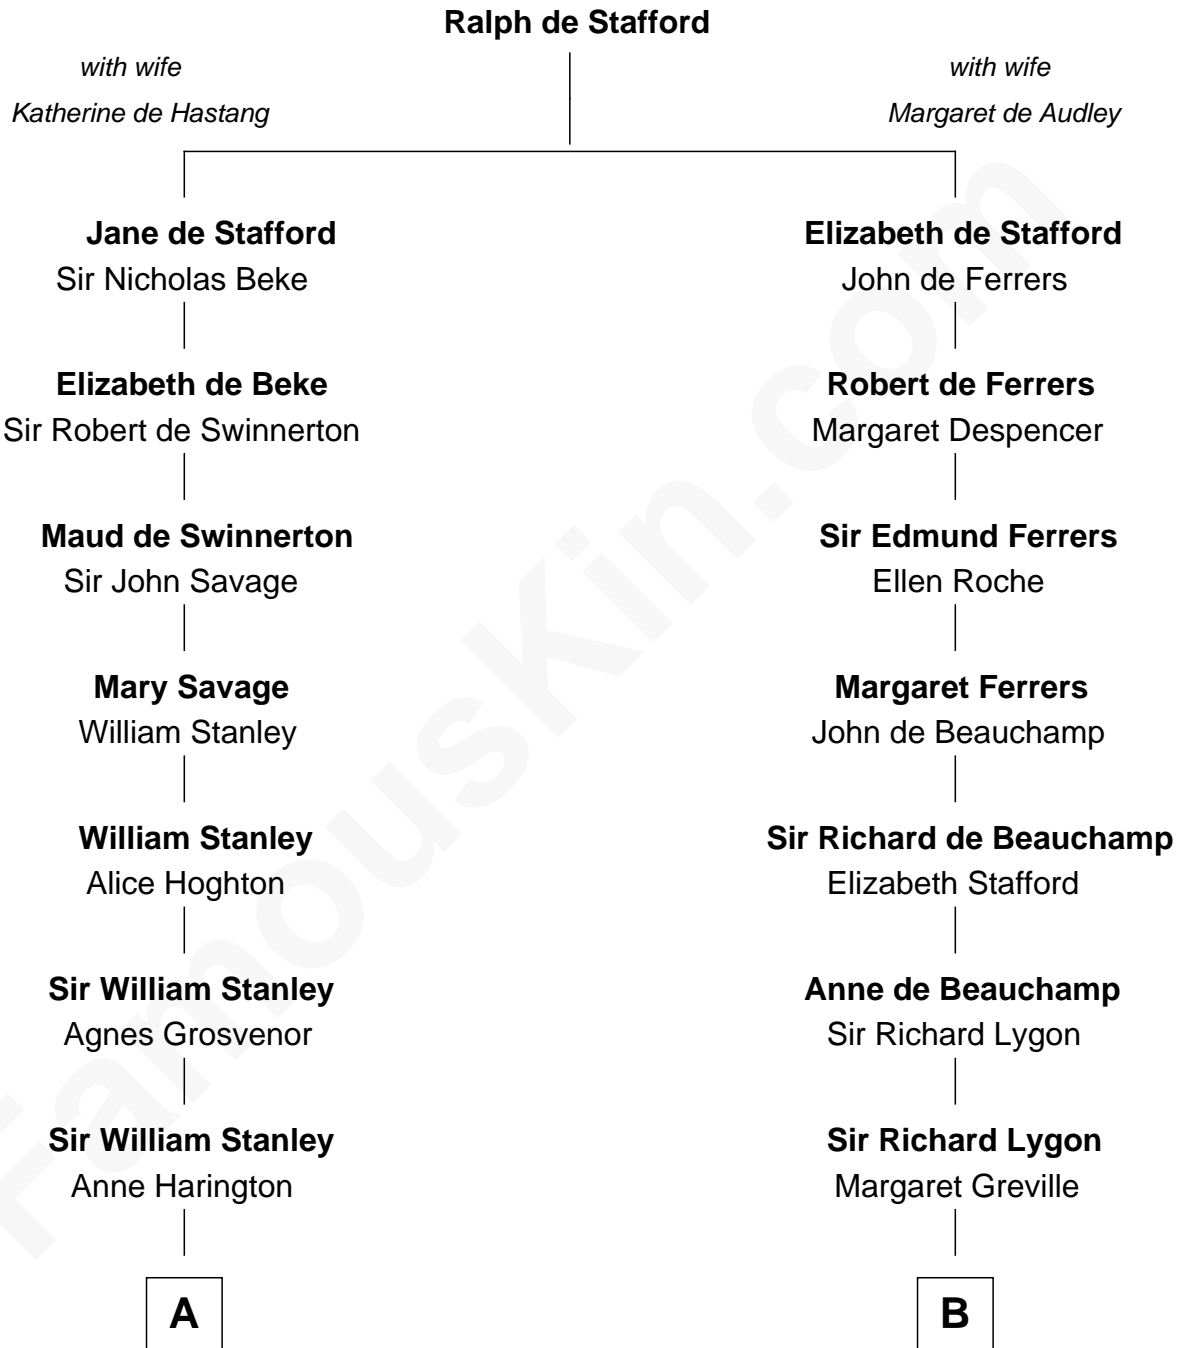

FamousKin.com

Relationship Chart of

Edith (Bolling) Wilson

First Lady of President Woodrow Wilson

18th cousin 1 time removed of

Jack London

Author of "The Call of the Wild"

C

Anne E. Wigginton

Archibald Bolling

William Holcombe Bolling

Sarah Spiers White

Edith (Bolling) Wilson

First Lady of Woodrow Wilson

D

Flora Wellman