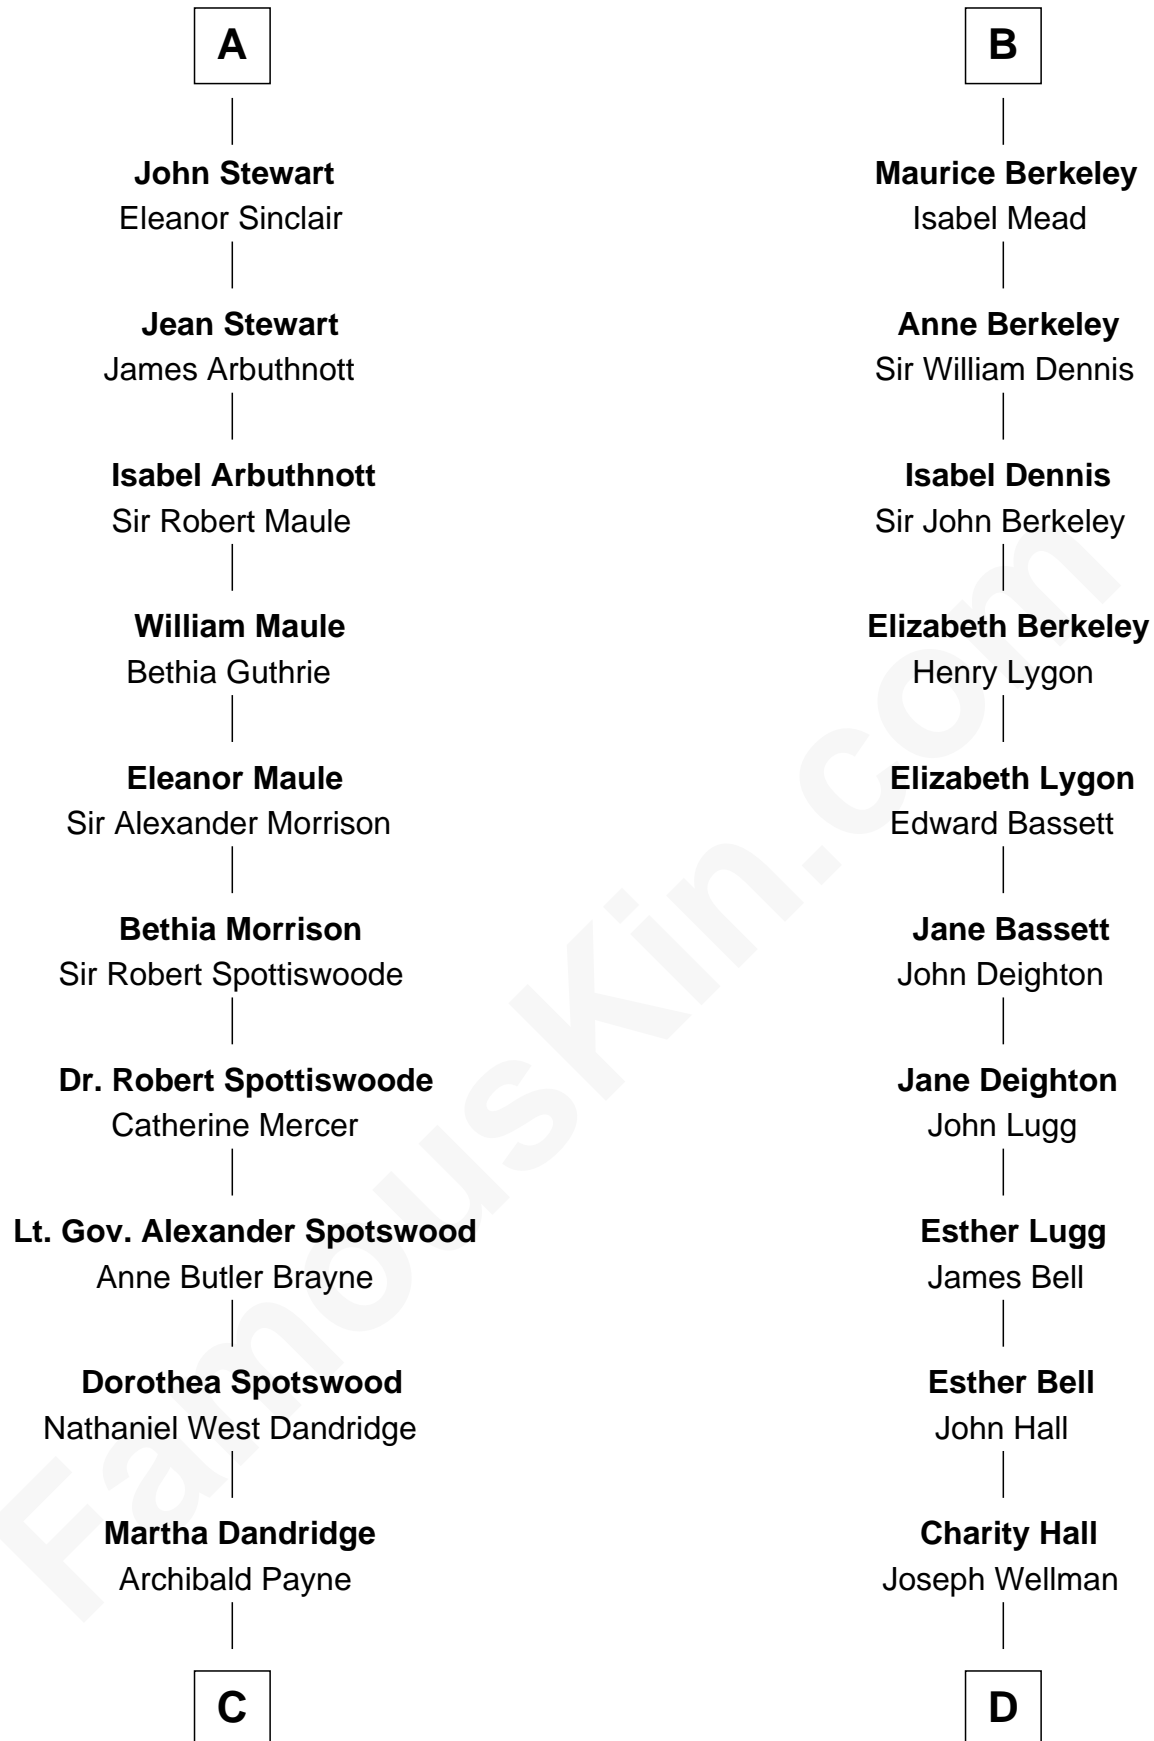

FamousKin.com

Relationship Chart of

Edith (Bolling) Wilson

First Lady of President Woodrow Wilson

20th cousin 1 time removed of

Jack London

Author of "The Call of the Wild"

Louis VIII, King of France

John de Mowbray

Elizabeth de Segrave

Sir Thomas Mowbray

Elizabeth Fitzalan

Isabel Mowbray

Sir James Berkeley

B

C

Catherine Payne

Archibald Bolling

Archibald Bolling

Anne E. Wigginton

William Holcombe Bolling

Sarah Spiers White

Edith (Bolling) Wilson

First Lady of Woodrow Wilson