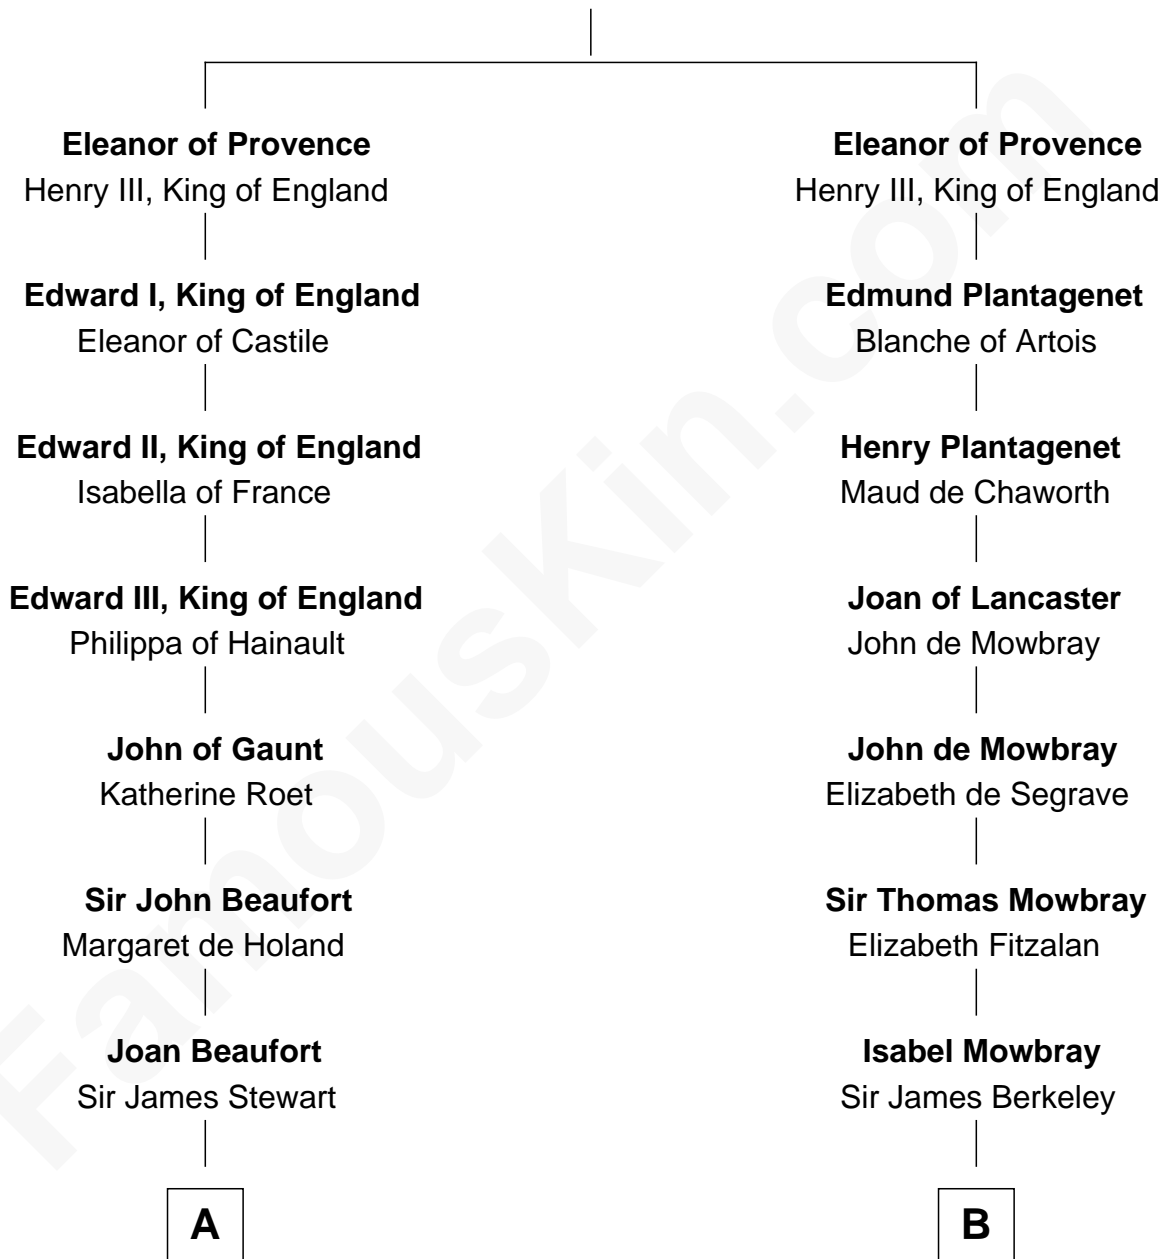

FamousKin.com

Relationship Chart of

Edith (Bolling) Wilson

First Lady of President Woodrow Wilson

20th cousin 1 time removed of

Jack London

Author of "The Call of the Wild"

Ramon Berenguer IV of Provence

Beatrice of Savoy

C

Catherine Payne

Archibald Bolling

Archibald Bolling

Anne E. Wigginton

William Holcombe Bolling

Sarah Spiers White