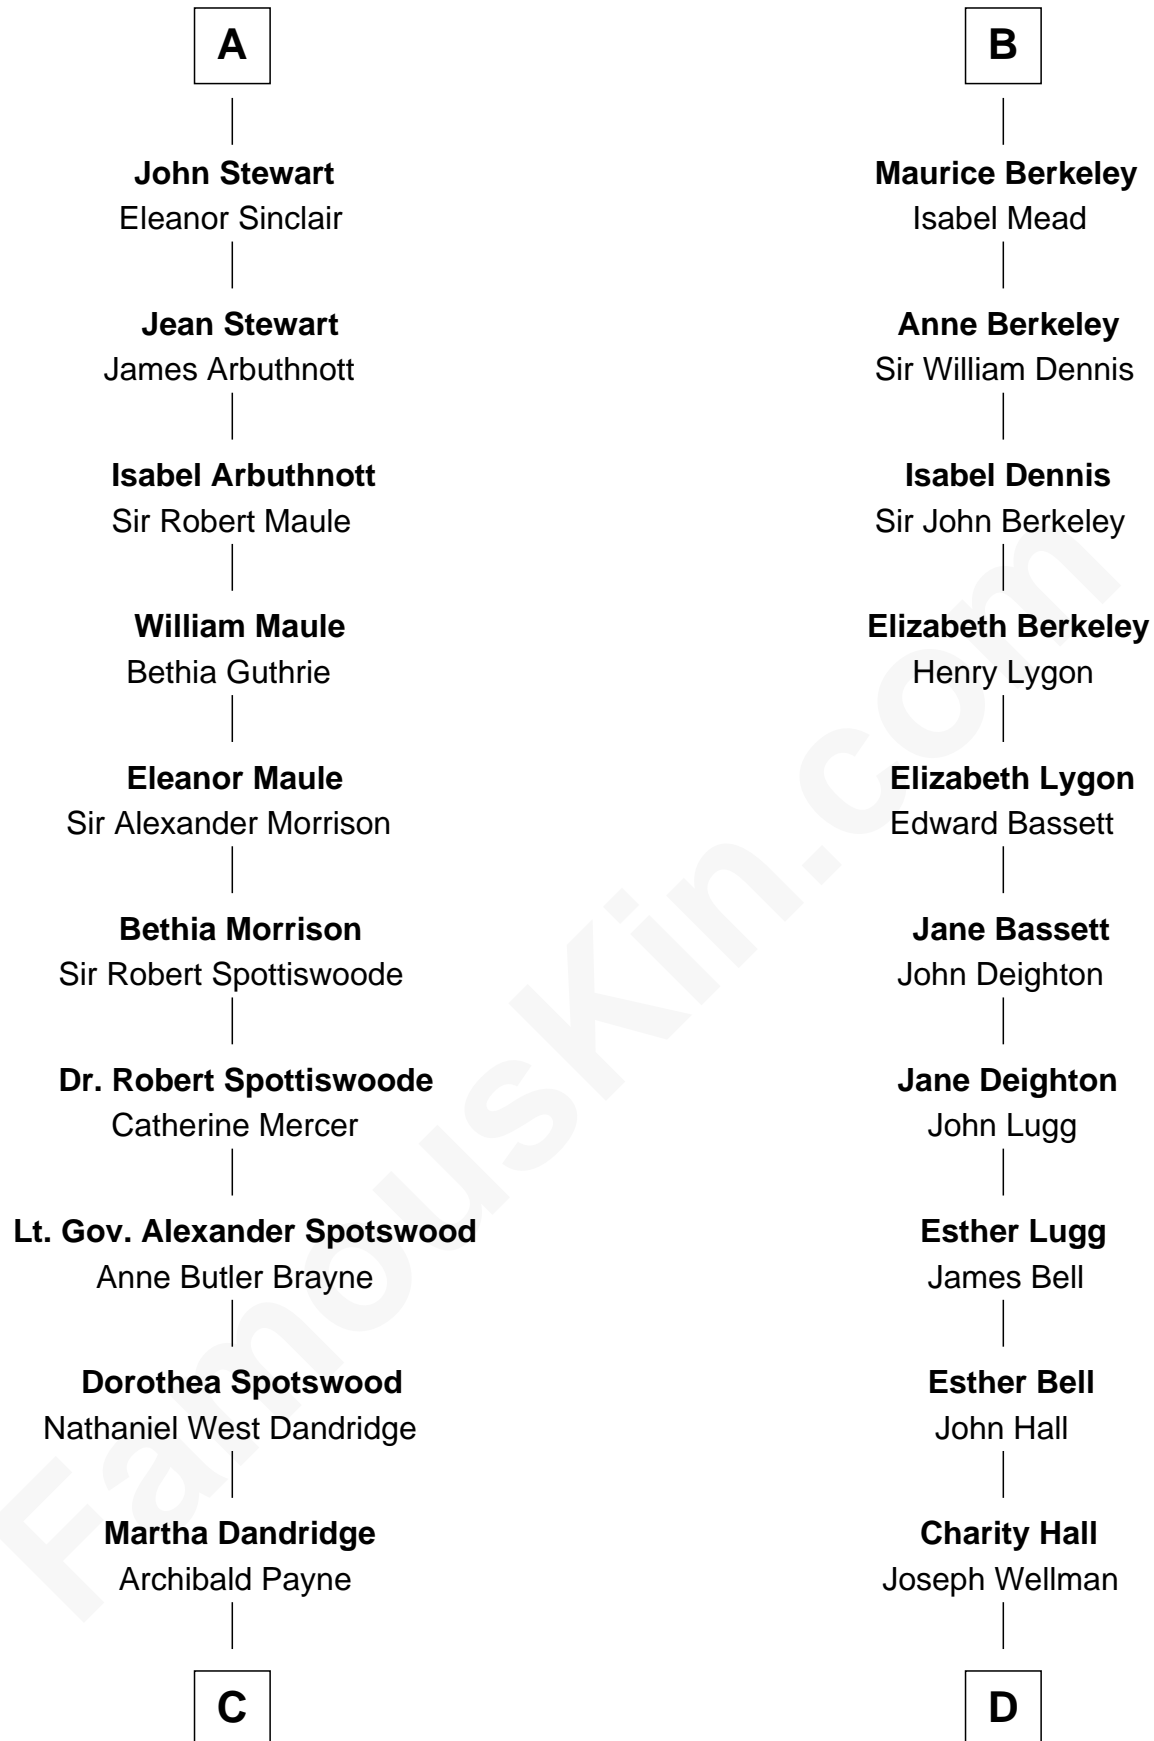

FamousKin.com

Relationship Chart of

Edith (Bolling) Wilson

First Lady of President Woodrow Wilson

20th cousin 1 time removed of

Jack London

Author of "The Call of the Wild"

Ramon Berenguer IV of Provence

Beatrice of Savoy

C

Catherine Payne

Archibald Bolling

Archibald Bolling

Anne E. Wigginton

William Holcombe Bolling

Sarah Spiers White

Edith (Bolling) Wilson

First Lady of Woodrow Wilson

D

Adam Wellman

Esther Mann

Joel Wellman

Betsey Baker

Marshall Daniel Wellman