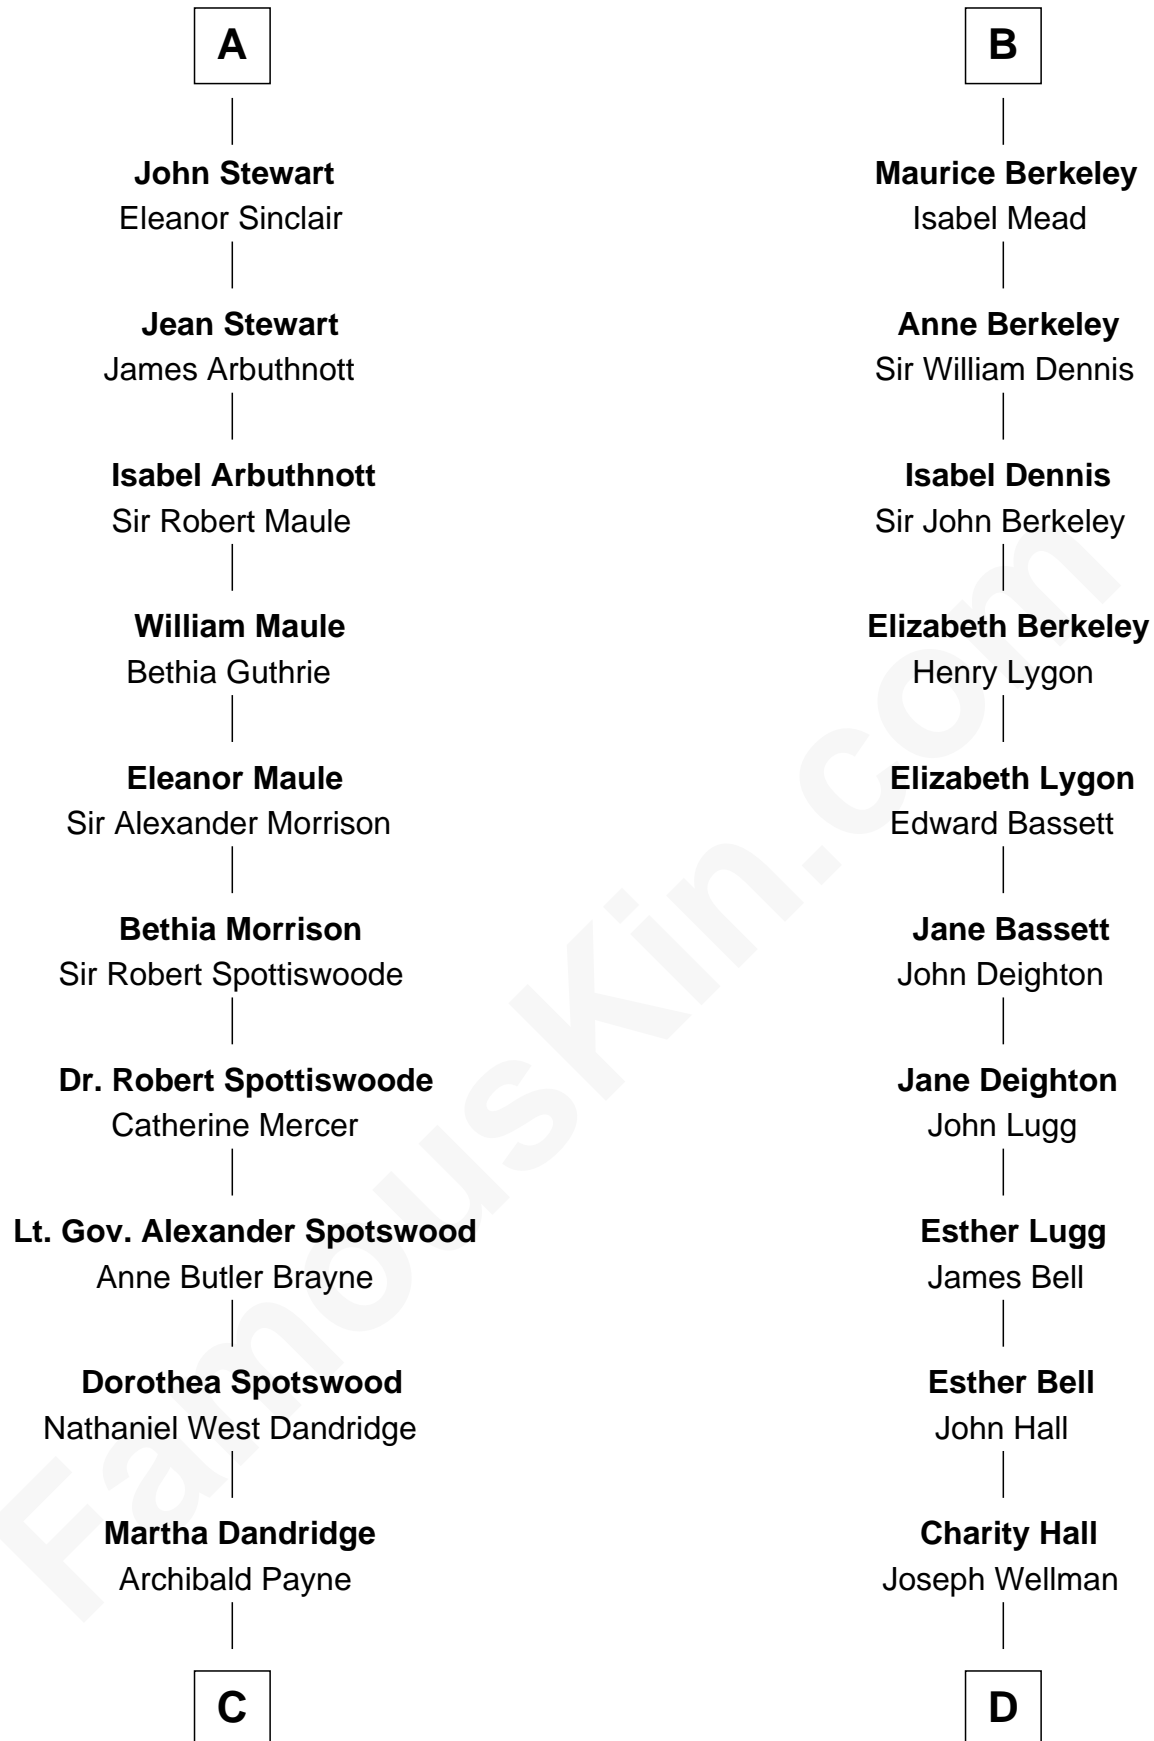

FamousKin.com

Relationship Chart of

Edith (Bolling) Wilson

First Lady of President Woodrow Wilson

20th cousin 1 time removed of

Jack London

Author of "The Call of the Wild"

Henry III, Duke of Brabant

Adelaide of Burgundy

C

Catherine Payne

Archibald Bolling

Archibald Bolling

Anne E. Wigginton

William Holcombe Bolling

Sarah Spiers White

Edith (Bolling) Wilson

First Lady of Woodrow Wilson

D

Adam Wellman

Esther Mann

Joel Wellman

Betsey Baker

Marshall Daniel Wellman