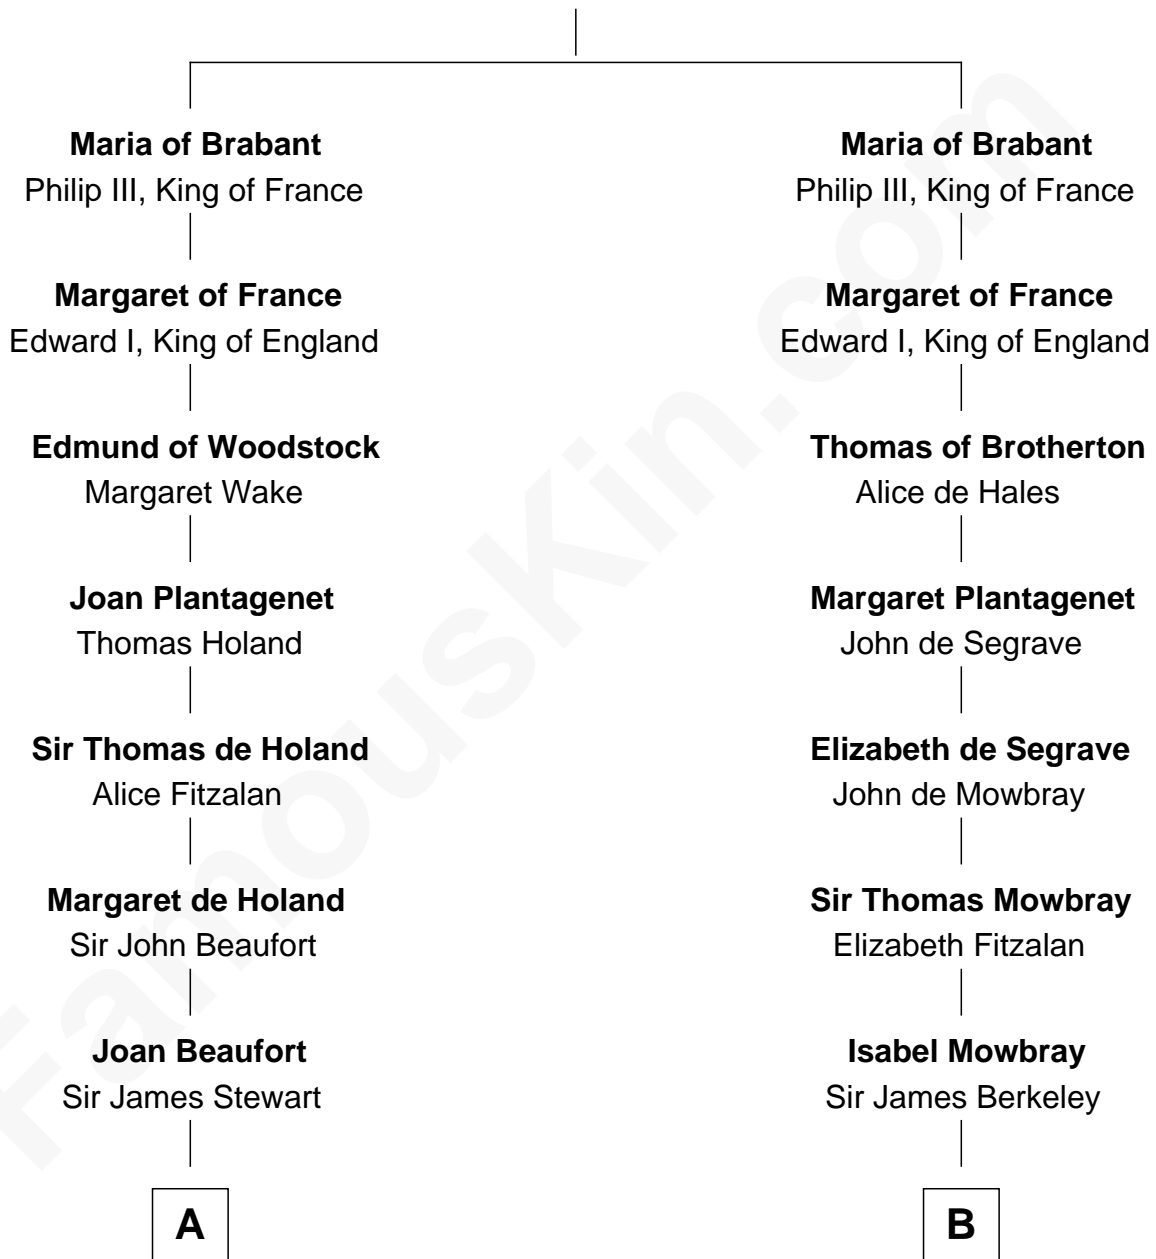

FamousKin.com

Relationship Chart of

Edith (Bolling) Wilson

First Lady of President Woodrow Wilson

20th cousin 1 time removed of

Jack London

Author of "The Call of the Wild"

Henry III, Duke of Brabant

Adelaide of Burgundy

C

Catherine Payne

Archibald Bolling

Archibald Bolling

Anne E. Wigginton

William Holcombe Bolling

Sarah Spiers White