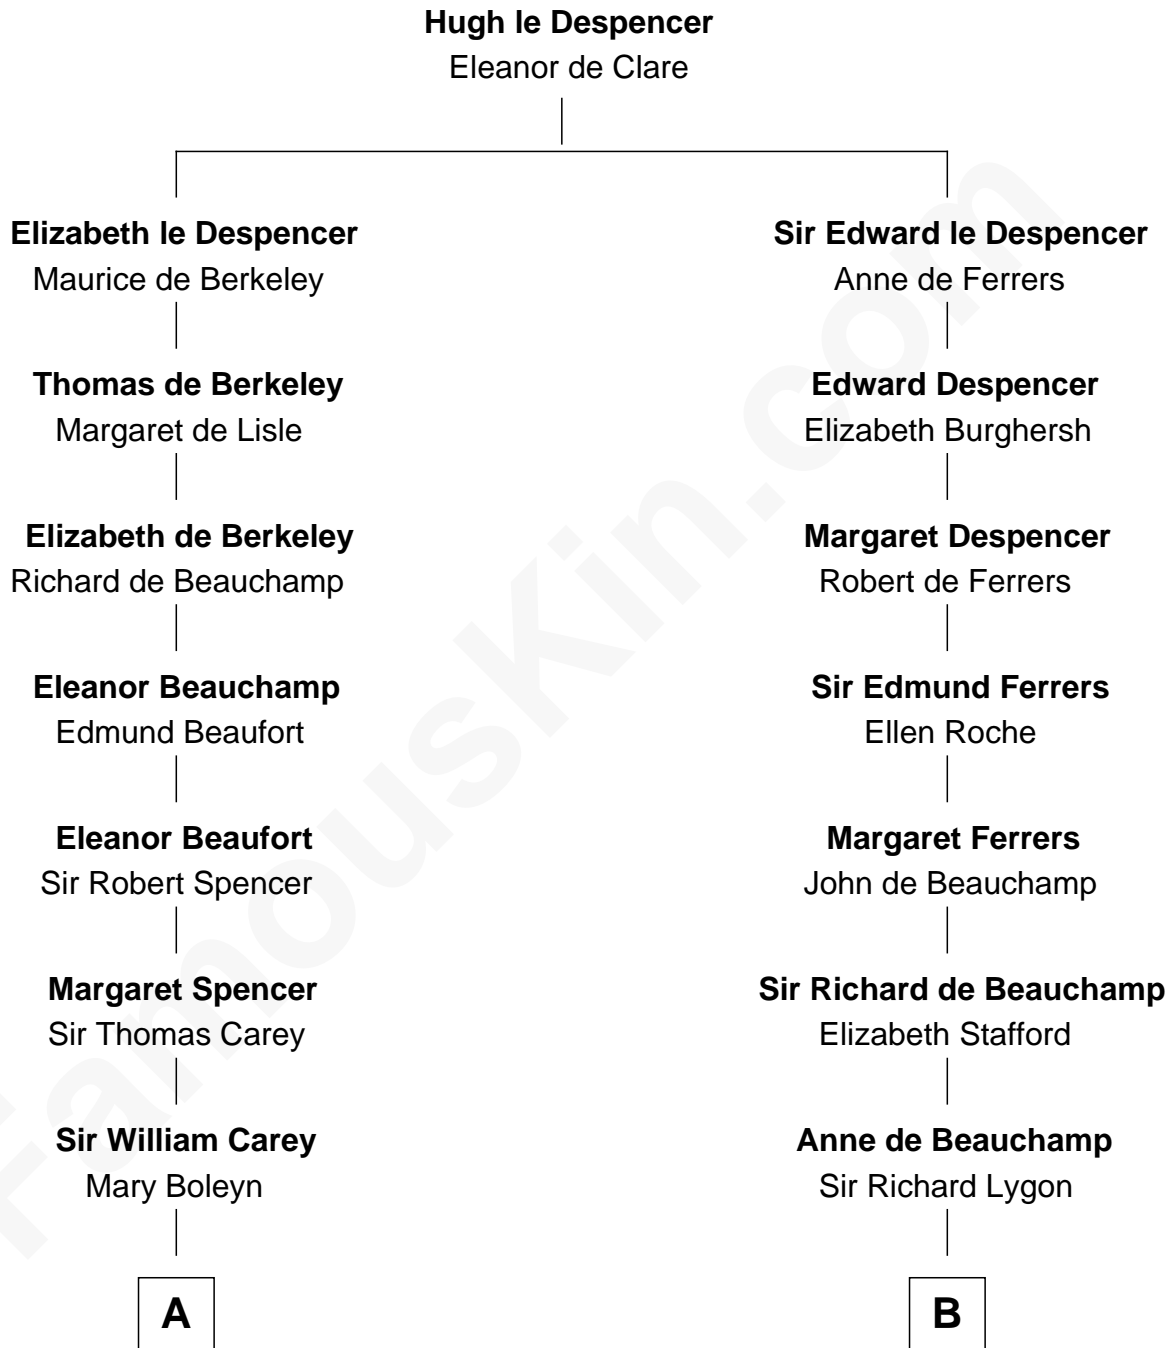

FamousKin.com

Relationship Chart of

Edith (Bolling) Wilson

First Lady of President Woodrow Wilson

18th cousin 1 time removed of

Jack London

Author of "The Call of the Wild"

C

William Holcombe Bolling

Sarah Spiers White

Edith (Bolling) Wilson

First Lady of Woodrow Wilson

D

Marshall Daniel Wellman

Eleanor Garrett Jones

Flora Wellman