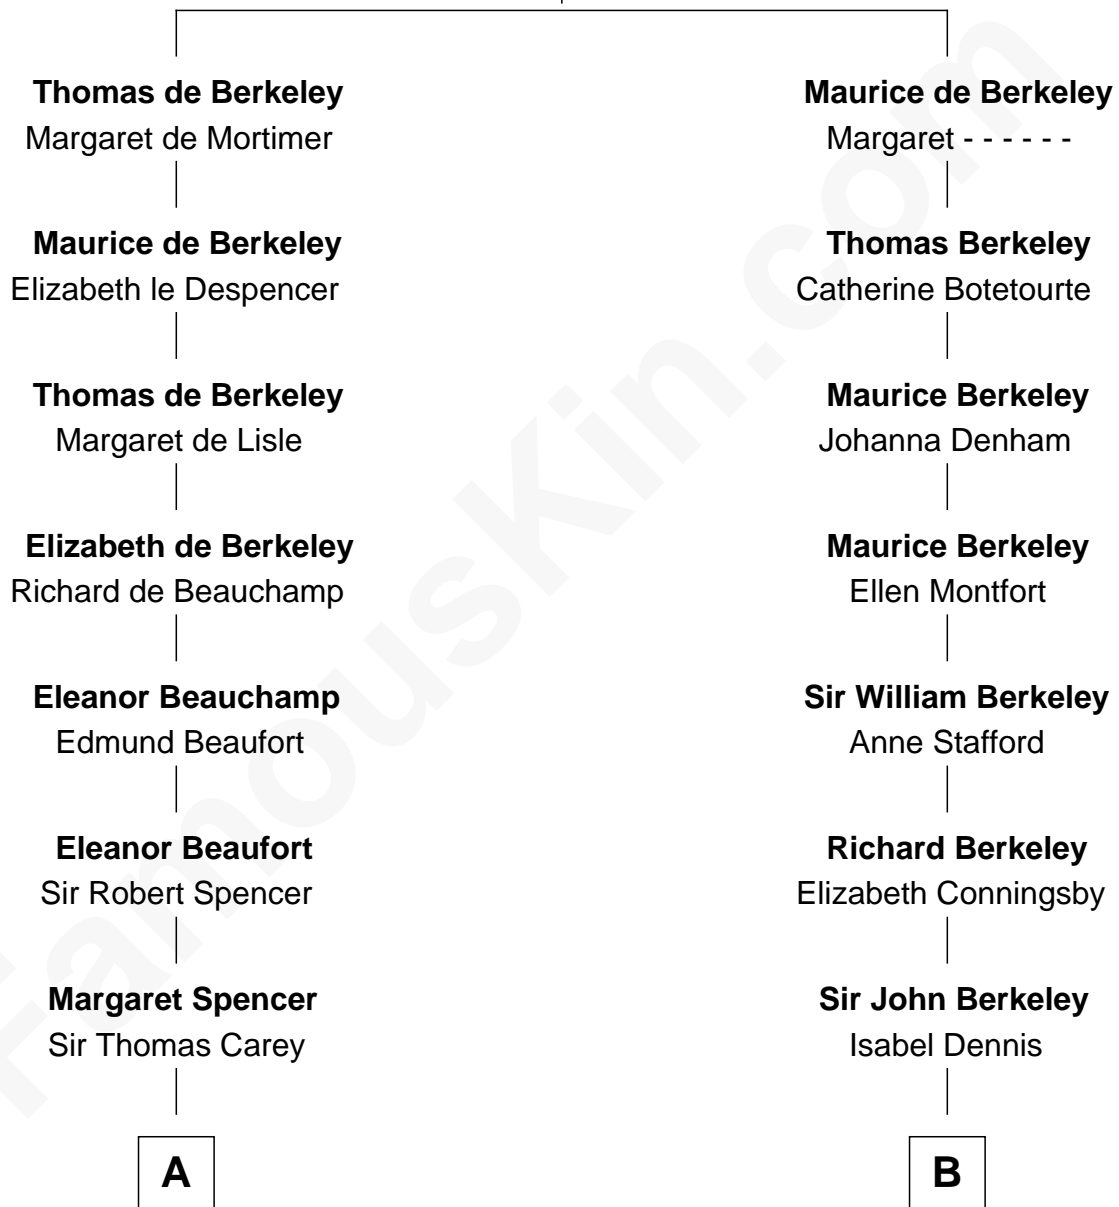

## Relationship Chart of

### Edith (Bolling) Wilson

*First Lady of President Woodrow Wilson*

18th cousin 1 time removed of

**Jack London**

*Author of "The Call of the Wild"*

**Sir Maurice de Berkeley**

Eve la Zouche

**C**

**Archibald Bolling**

Anne E. Wigginton

**William Holcombe Bolling**

Sarah Spiers White

**Edith (Bolling) Wilson**

*First Lady of Woodrow Wilson*

**D**

**Flora Wellman**