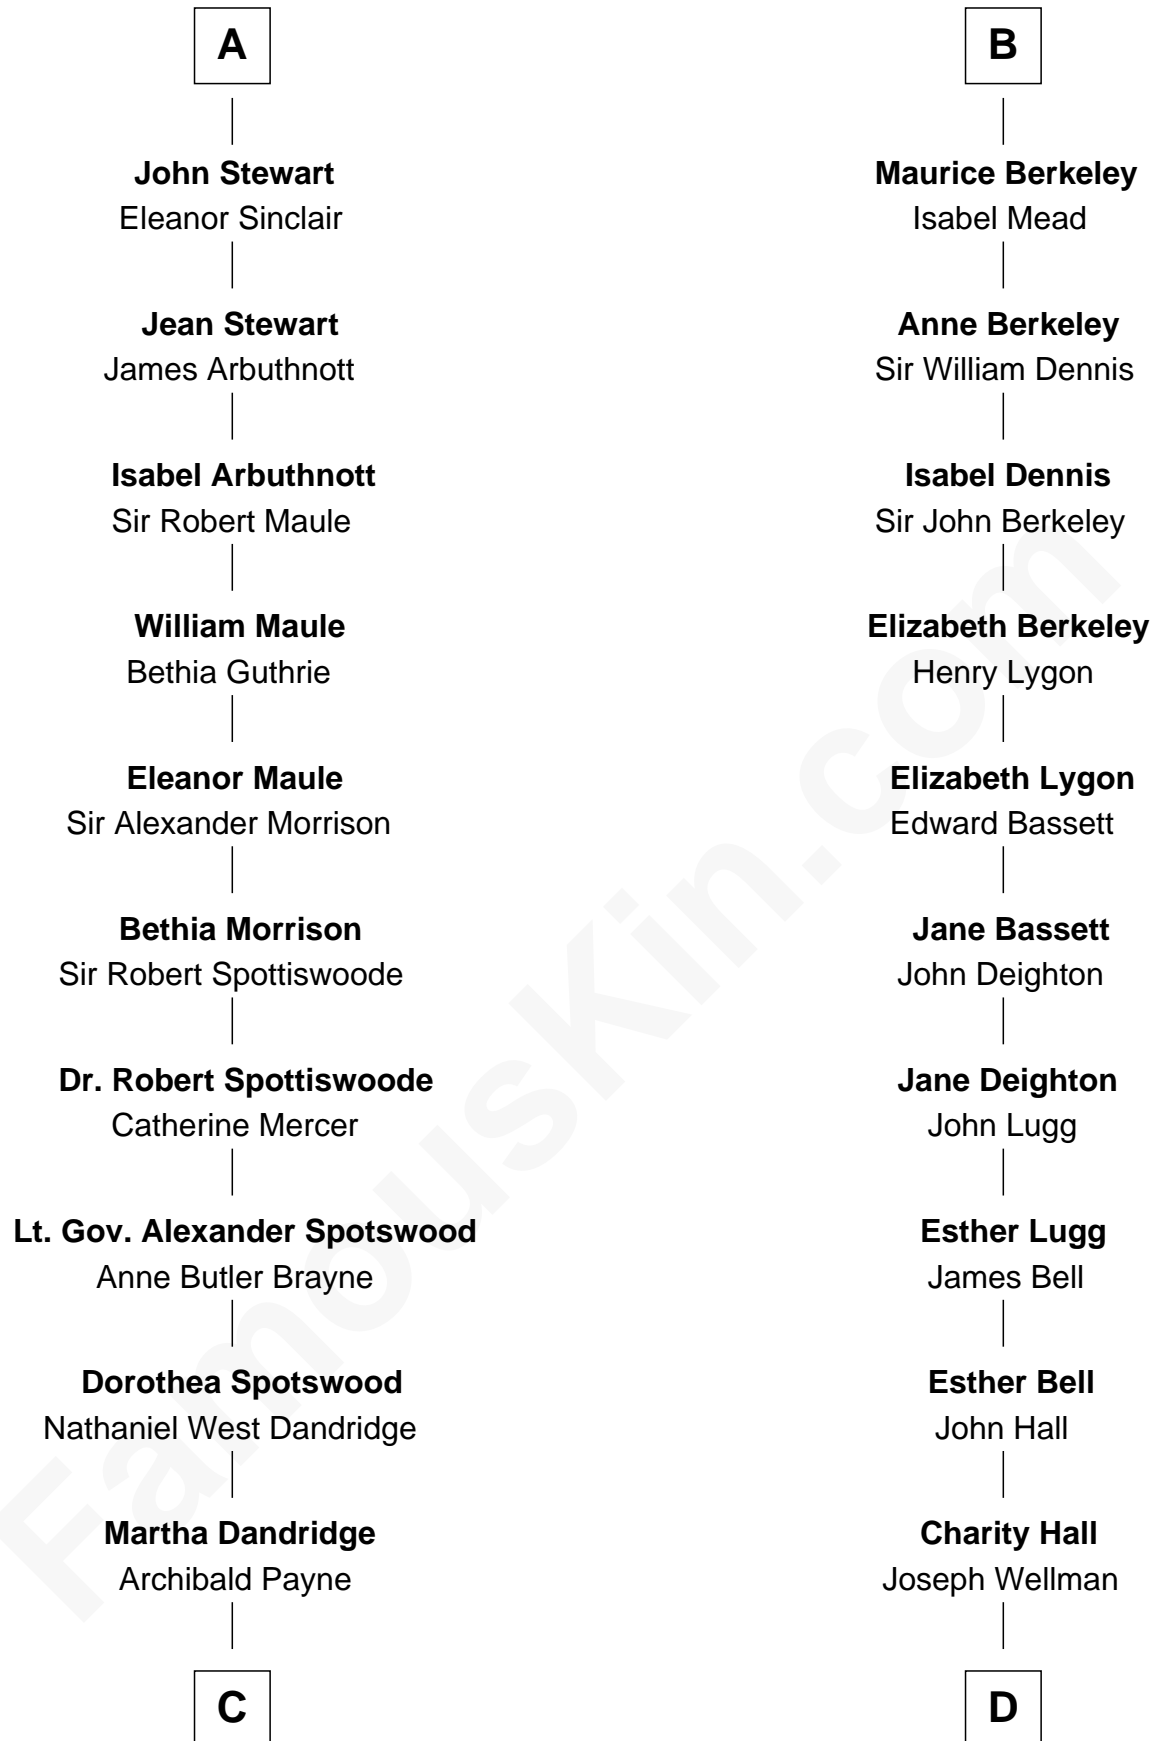

FamousKin.com

Relationship Chart of

Edith (Bolling) Wilson

First Lady of President Woodrow Wilson

20th cousin 1 time removed of

Jack London

Author of "The Call of the Wild"

Sir Roger de Mortimer

Maud de Brewes

C

Catherine Payne

Archibald Bolling

Archibald Bolling

Anne E. Wigginton

William Holcombe Bolling

Sarah Spiers White

Edith (Bolling) Wilson

First Lady of Woodrow Wilson

D

Adam Wellman

Esther Mann

Joel Wellman

Betsey Baker

Marshall Daniel Wellman