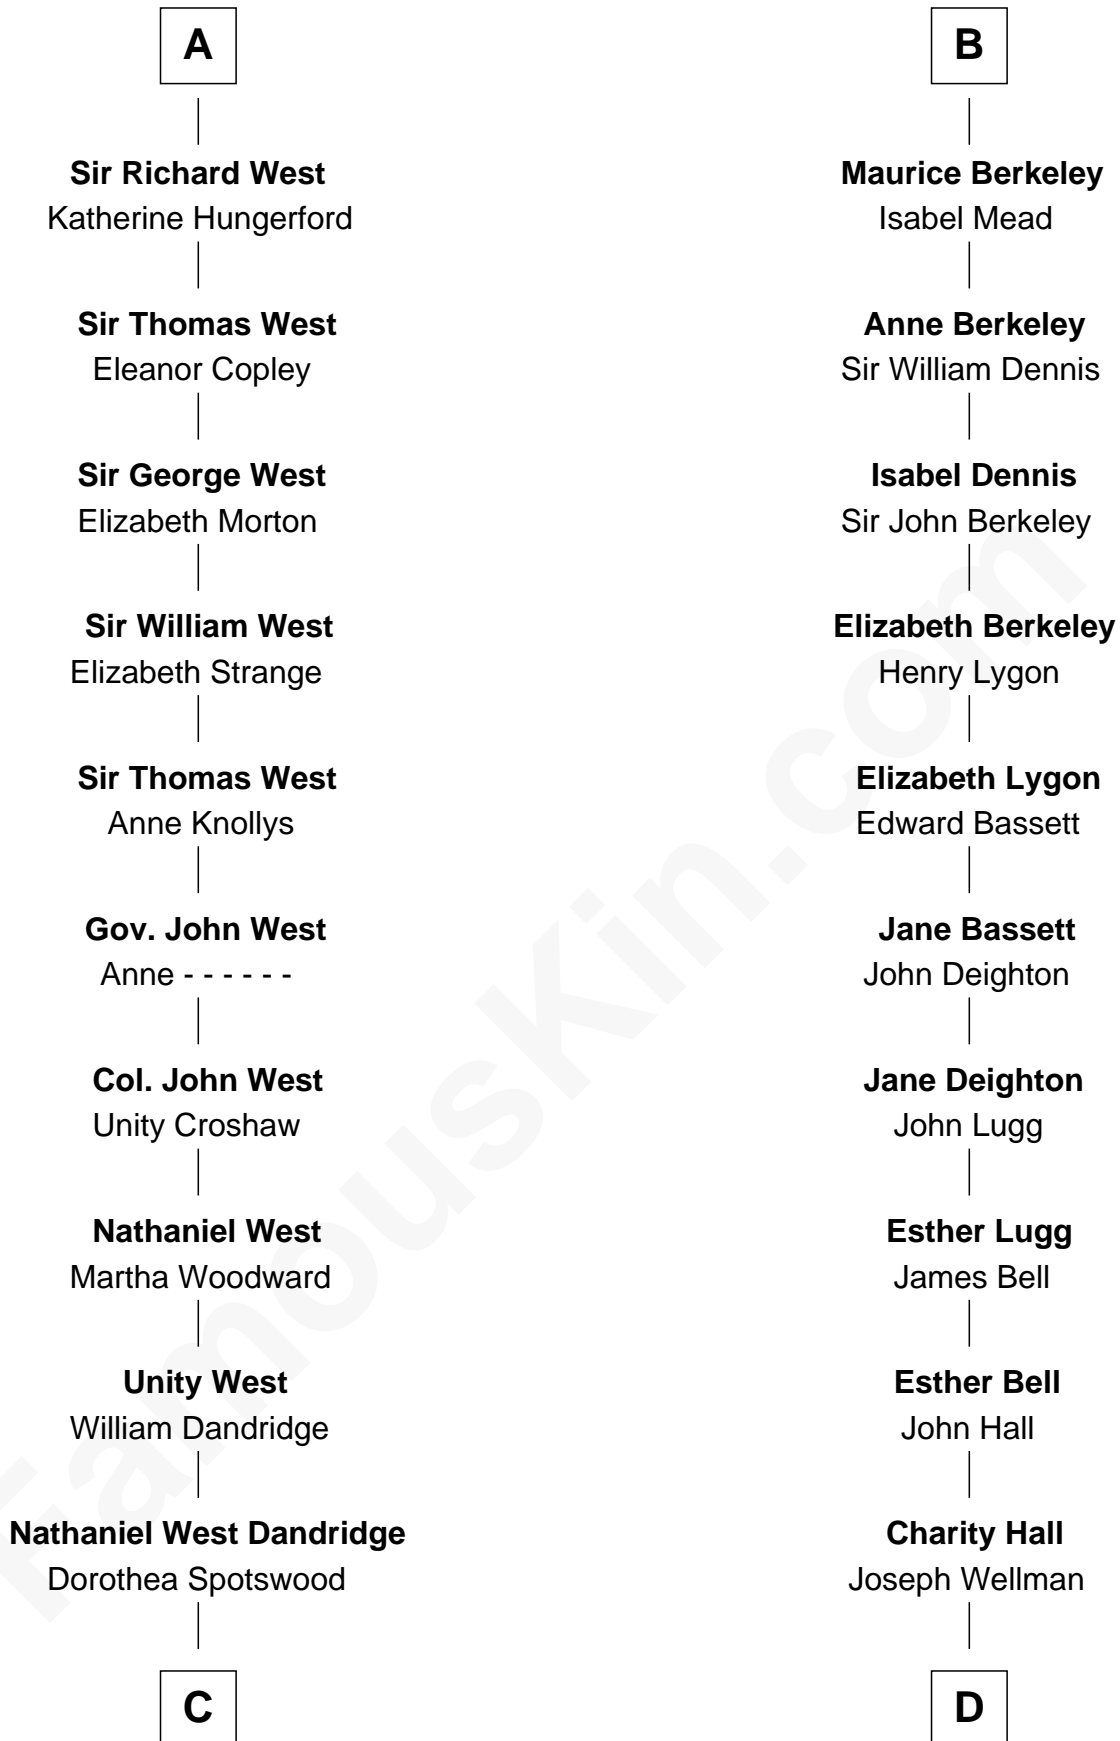

FamousKin.com

Relationship Chart of

Edith (Bolling) Wilson

First Lady of President Woodrow Wilson

21st cousin of

Jack London

Author of "The Call of the Wild"

William de Beauchamp

C

Martha Dandridge

Archibald Payne

Catherine Payne

Archibald Bolling

Archibald Bolling

Anne E. Wigginton

William Holcombe Bolling