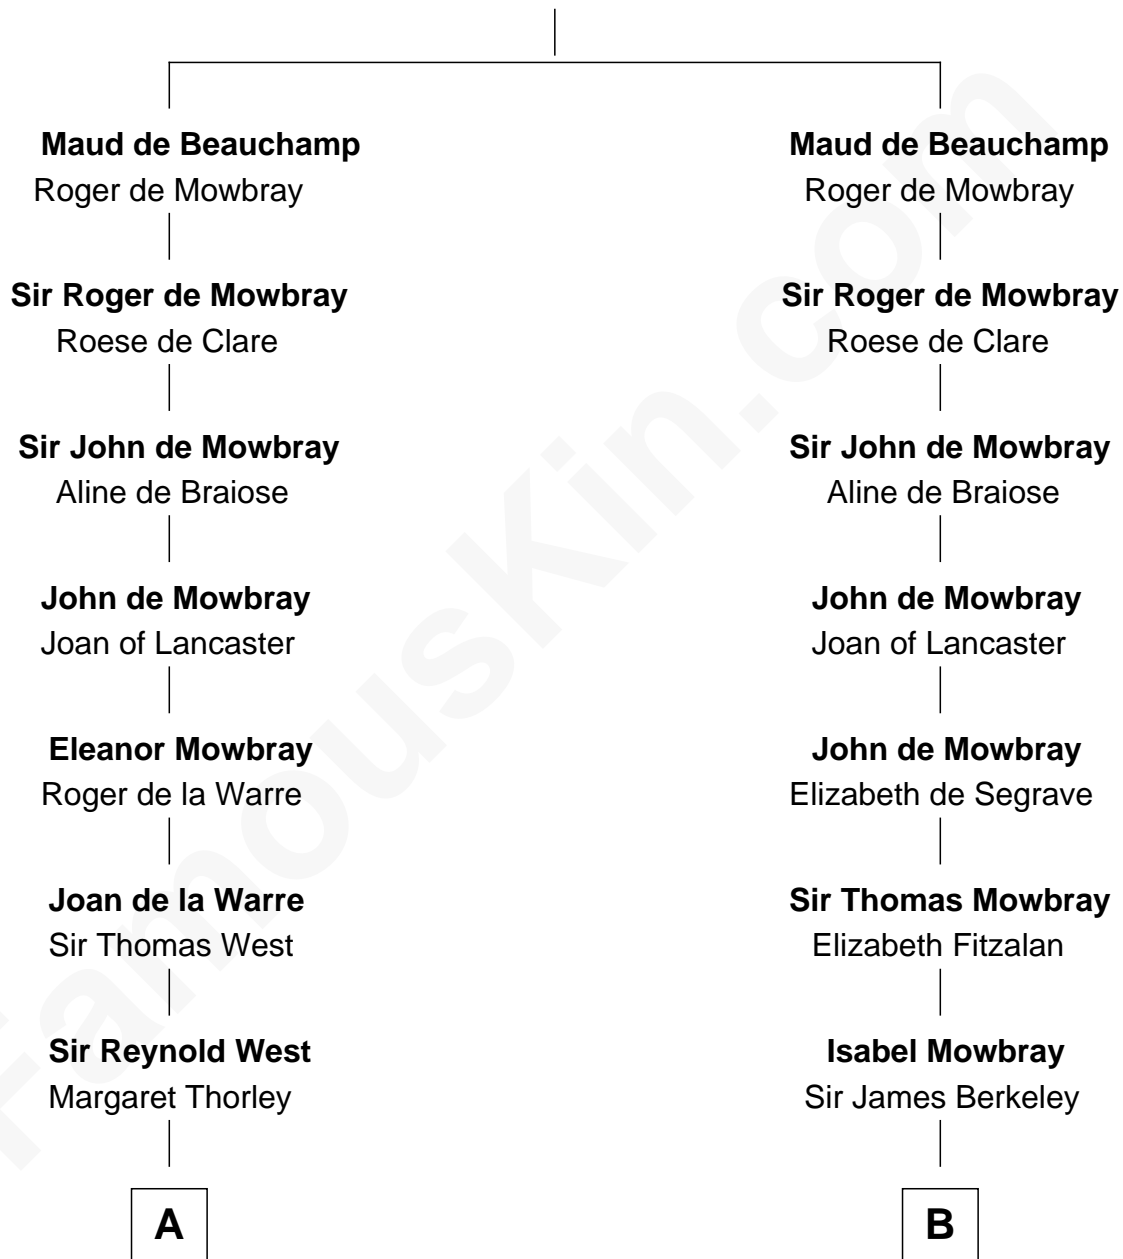

FamousKin.com

Relationship Chart of

Edith (Bolling) Wilson

First Lady of President Woodrow Wilson

21st cousin of

Jack London

Author of "The Call of the Wild"

William de Beauchamp

C

Martha Dandridge

Archibald Payne

Catherine Payne

Archibald Bolling

Archibald Bolling

Anne E. Wigginton

William Holcombe Bolling