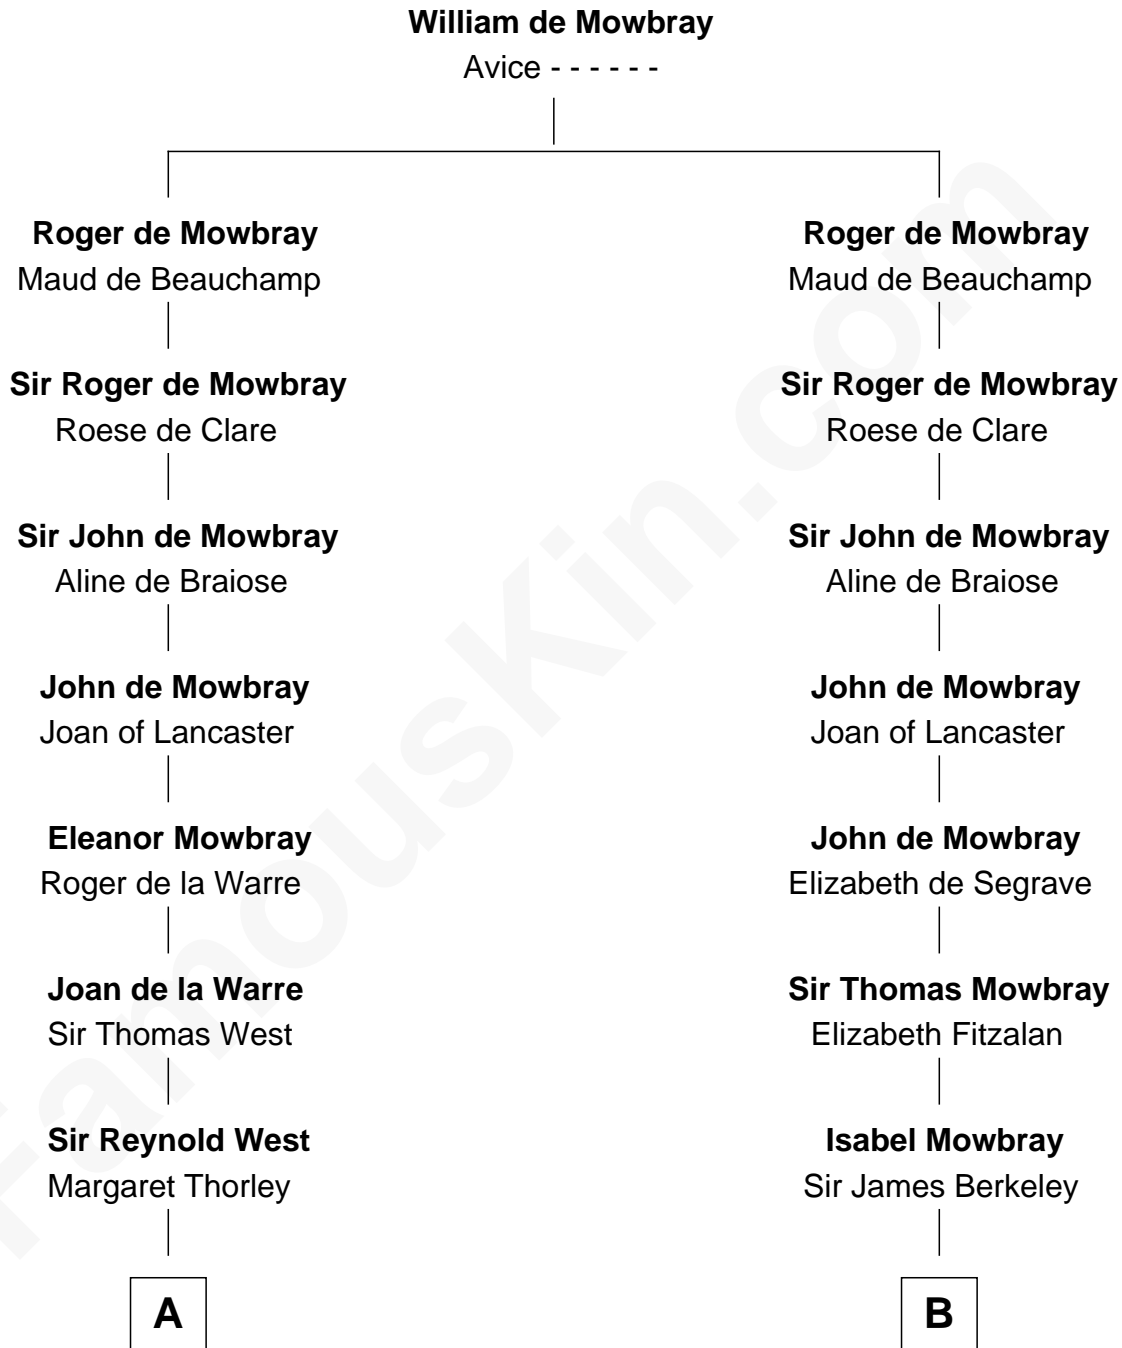

FamousKin.com

Relationship Chart of

Edith (Bolling) Wilson

First Lady of President Woodrow Wilson

21st cousin of

Jack London

Author of "The Call of the Wild"

C

Martha Dandridge

Archibald Payne

Catherine Payne

Archibald Bolling

Archibald Bolling

Anne E. Wigginton

William Holcombe Bolling

Sarah Spiers White