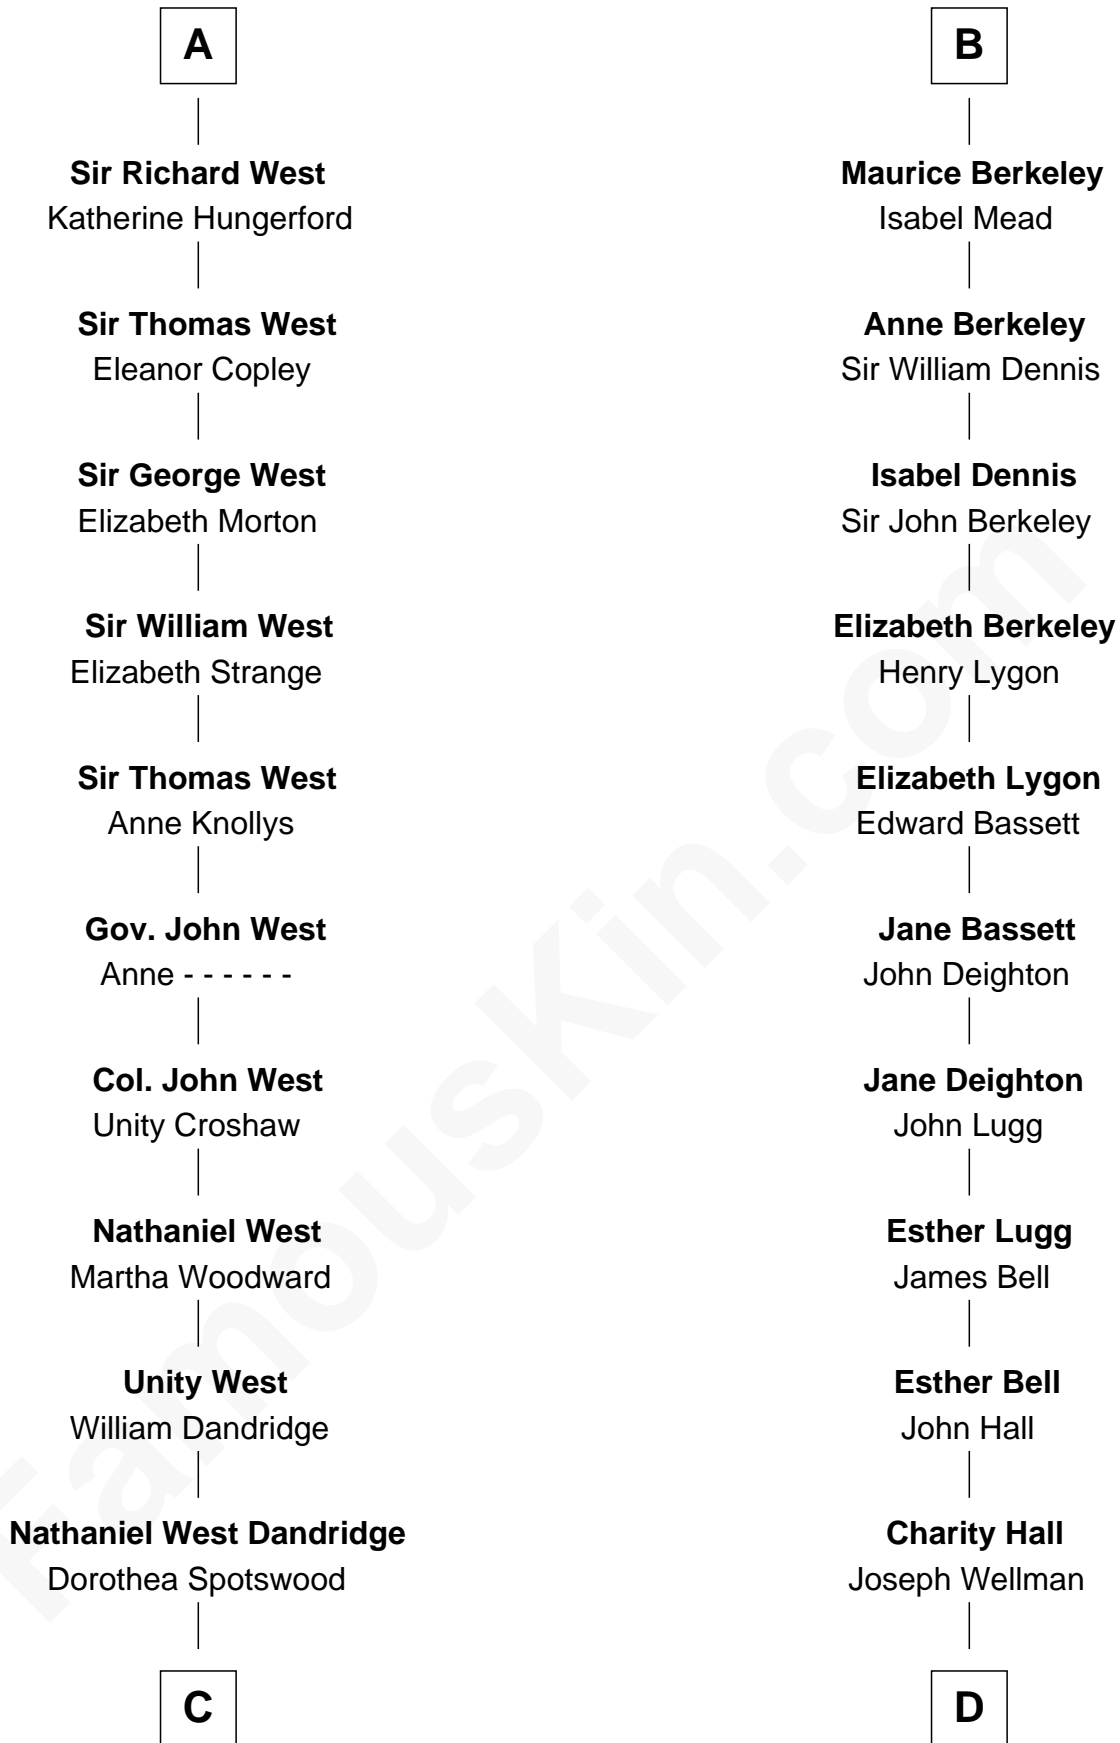

FamousKin.com

Relationship Chart of

Edith (Bolling) Wilson

First Lady of President Woodrow Wilson

21st cousin of

Jack London

Author of "The Call of the Wild"

C

Martha Dandridge

Archibald Payne

Catherine Payne

Archibald Bolling

Archibald Bolling

Anne E. Wigginton

William Holcombe Bolling

Sarah Spiers White