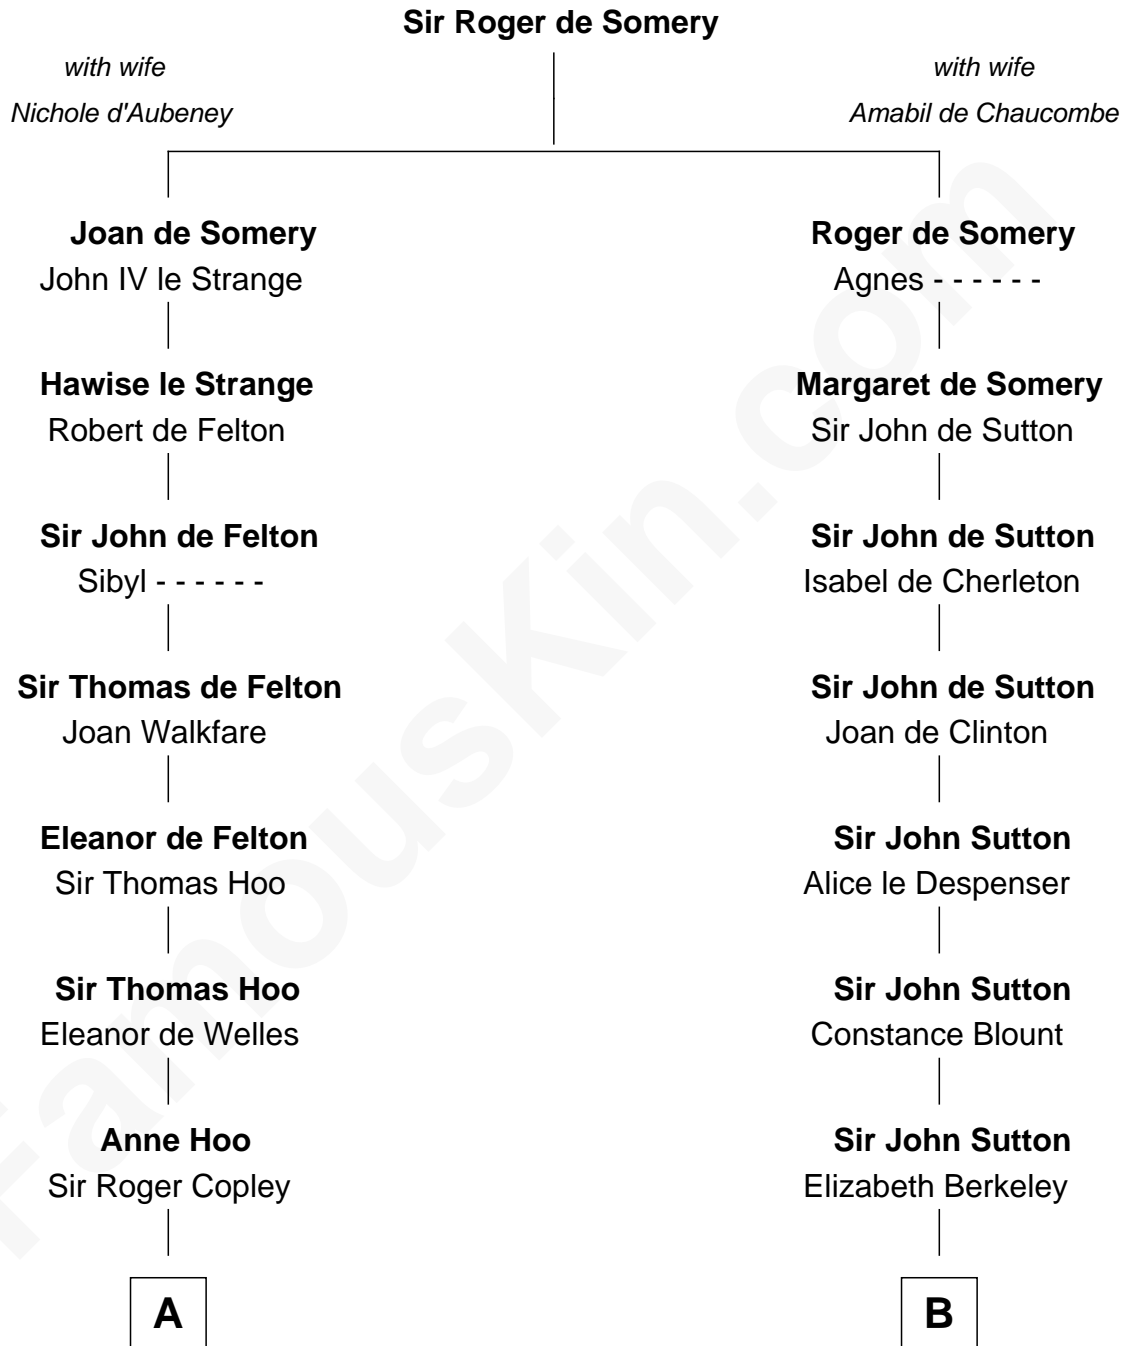

FamousKin.com

Relationship Chart of

Edith (Bolling) Wilson

First Lady of President Woodrow Wilson

20th cousin 1 time removed of

John Kerry

68th U.S. Secretary of State

C

Catherine Payne
Archibald Bolling

Archibald Bolling
Anne E. Wigginton

William Holcombe Bolling
Sarah Spiers White

Edith (Bolling) Wilson
First Lady of Woodrow Wilson

D

Robert Charles Winthrop
Elizabeth Cabot Blanchard