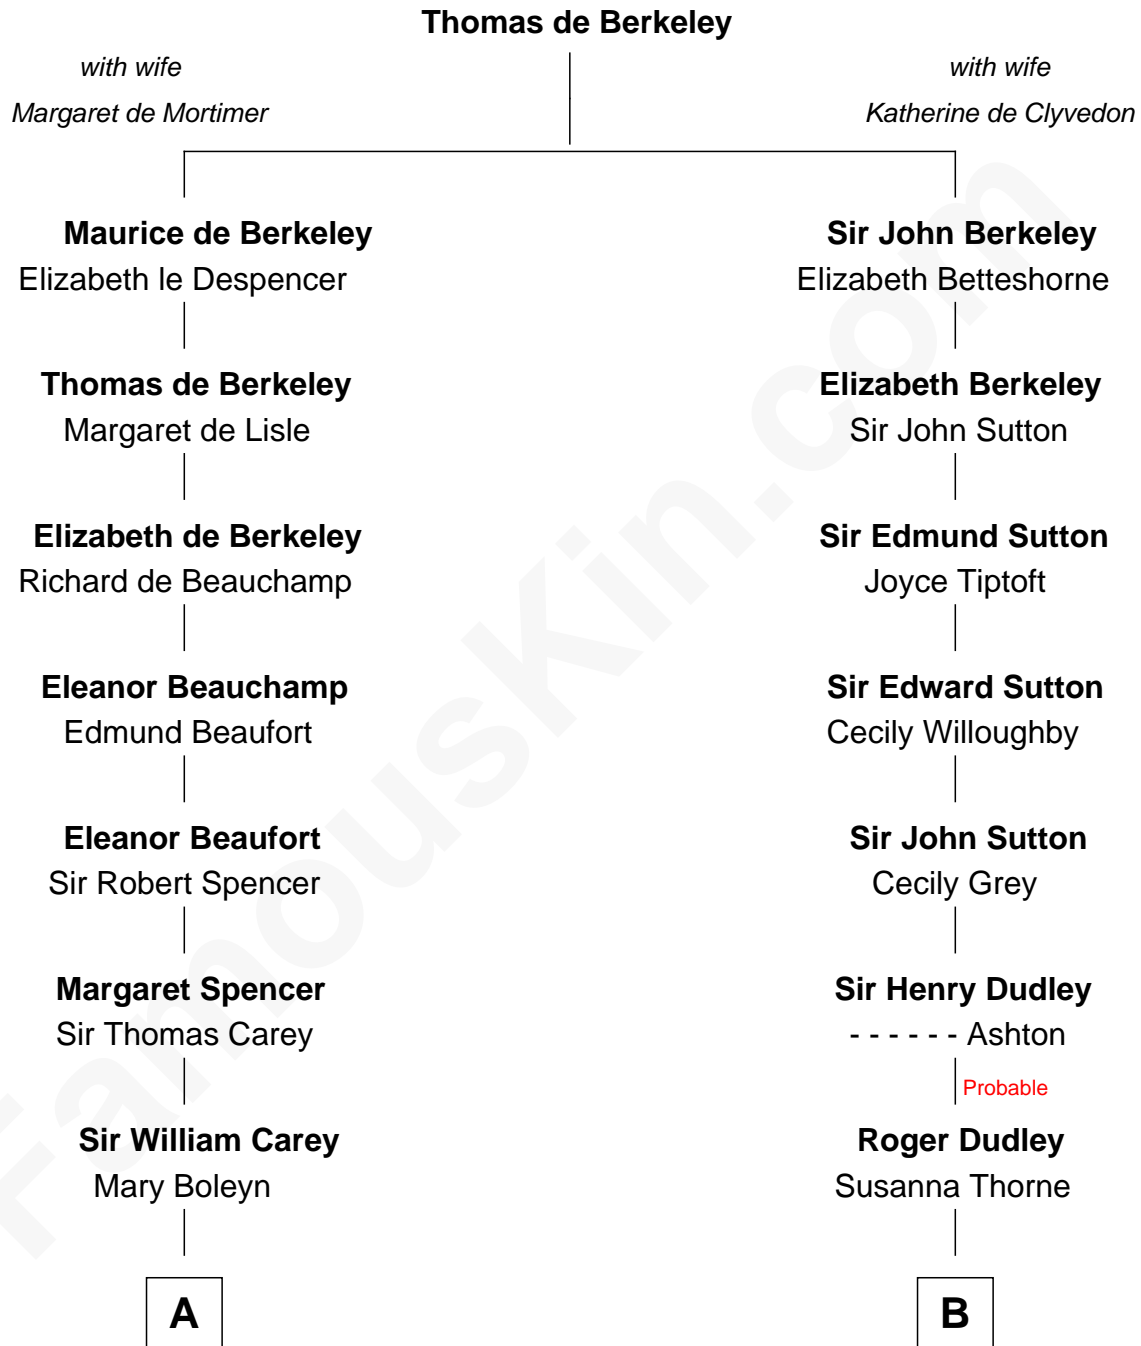

## Relationship Chart of

### Edith (Bolling) Wilson

*First Lady of President Woodrow Wilson*

16th cousin 2 times removed of

**John Kerry**

*68th U.S. Secretary of State*

**C**

William Holcombe Bolling

Sarah Spiers White