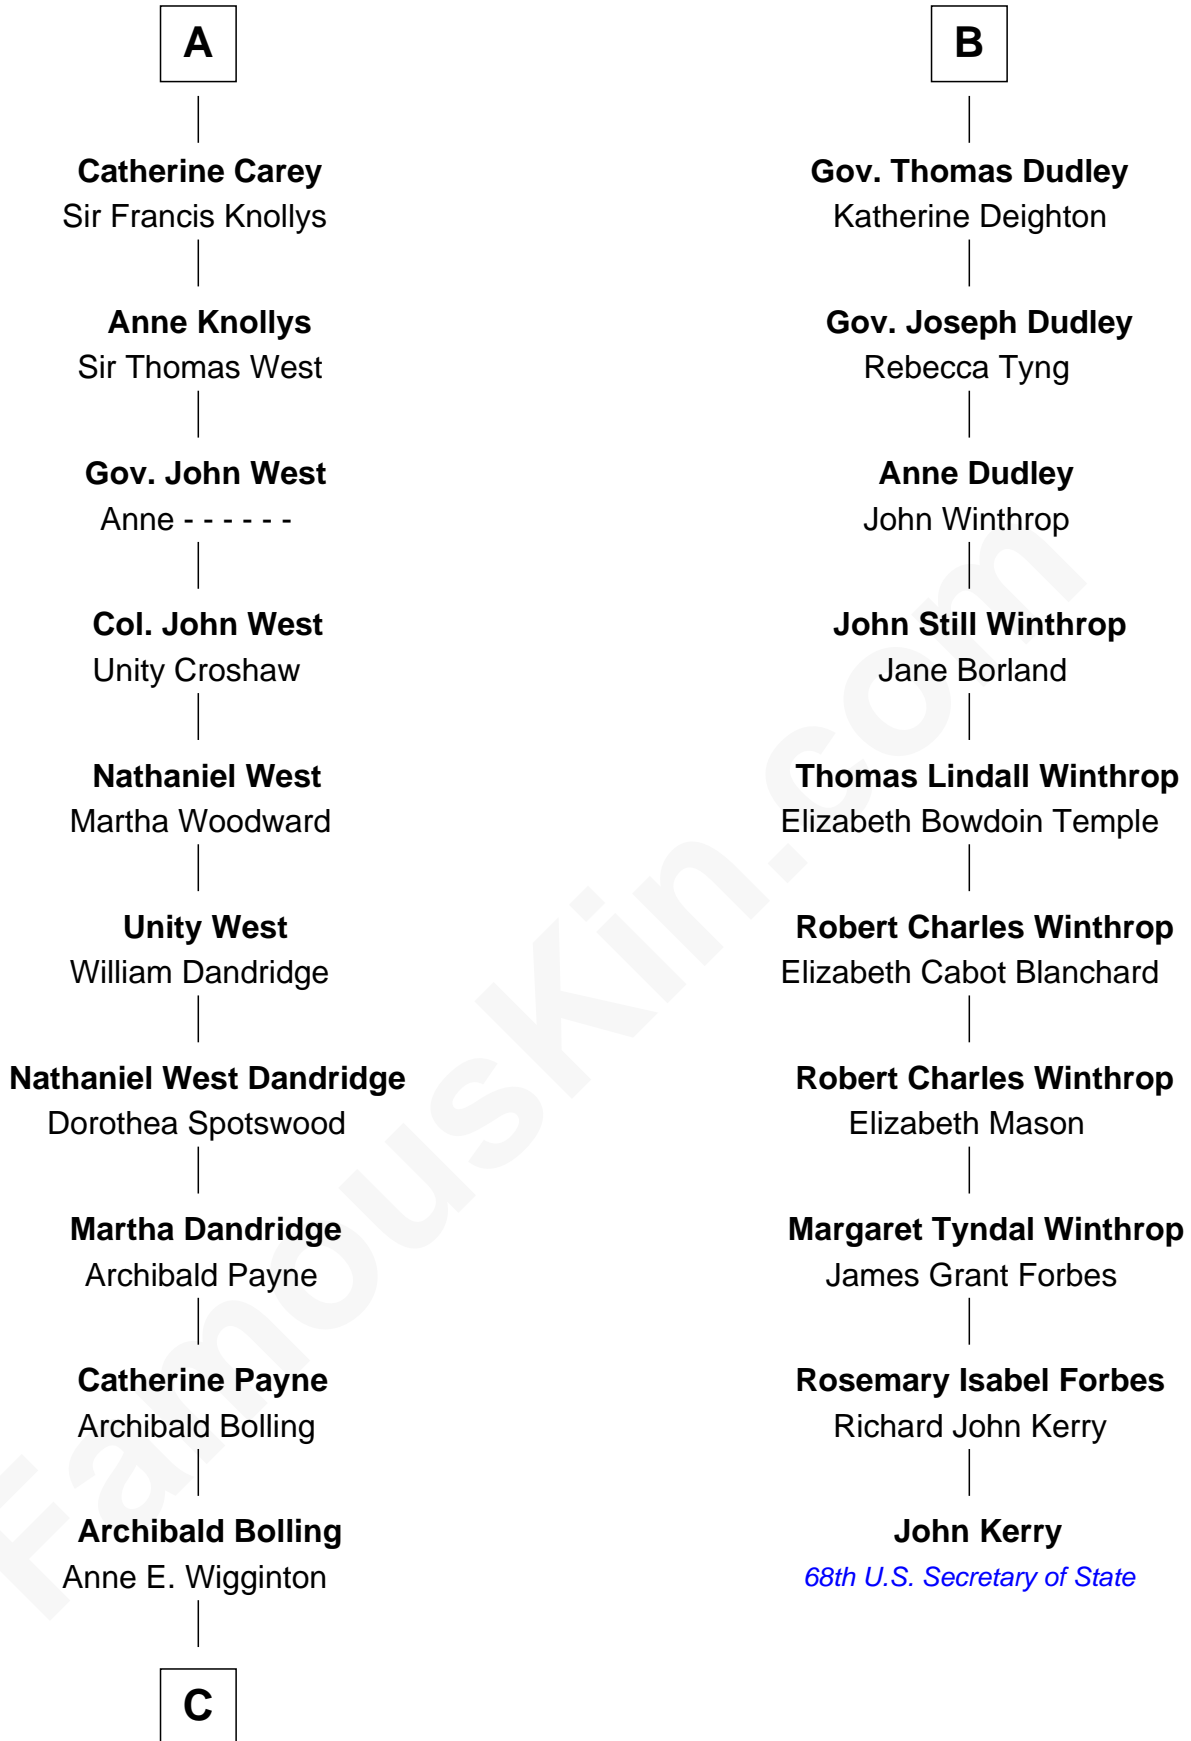

## Relationship Chart of

### Edith (Bolling) Wilson

*First Lady of President Woodrow Wilson*

16th cousin 2 times removed of

**John Kerry**

*68th U.S. Secretary of State*

**C**

William Holcombe Bolling

Sarah Spiers White