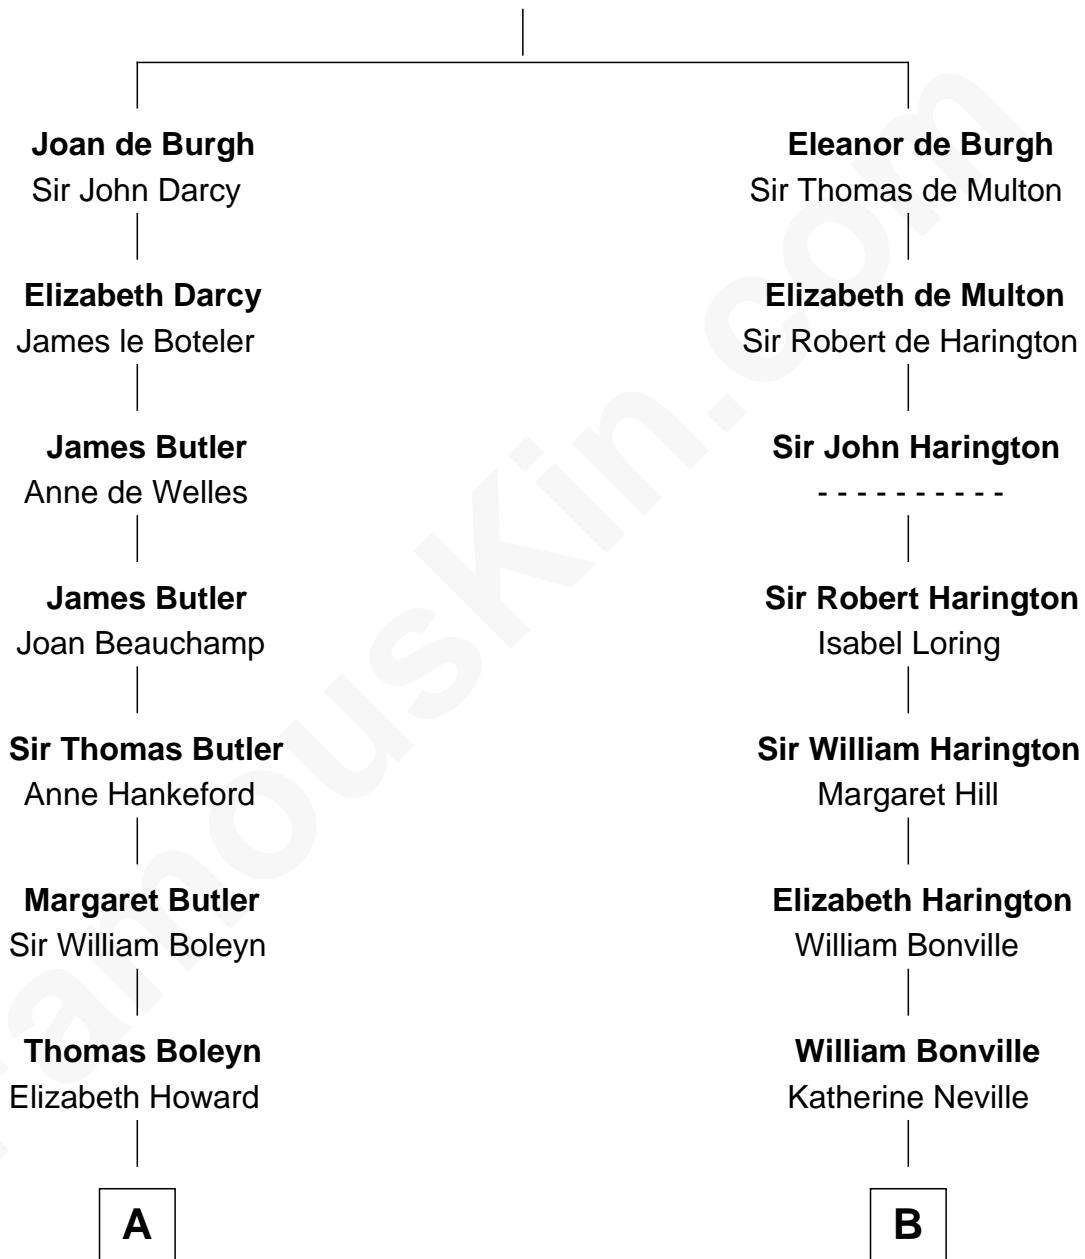

## Relationship Chart of

### Edith (Bolling) Wilson

*First Lady of President Woodrow Wilson*

19th cousin 1 time removed of

**John Kerry**

*68th U.S. Secretary of State*

**Sir Richard de Burgh**

Margaret - - - - -

**C**

**Archibald Bolling**  
Anne E. Wigginton

**William Holcombe Bolling**  
Sarah Spiers White

**Edith (Bolling) Wilson**  
*First Lady of Woodrow Wilson*

**D**

**Robert Charles Winthrop**  
Elizabeth Mason

**Margaret Tyndal Winthrop**  
James Grant Forbes

**Rosemary Isabel Forbes**  
Richard John Kerry

**John Kerry**  
*68th U.S. Secretary of State*

FamousKin.com