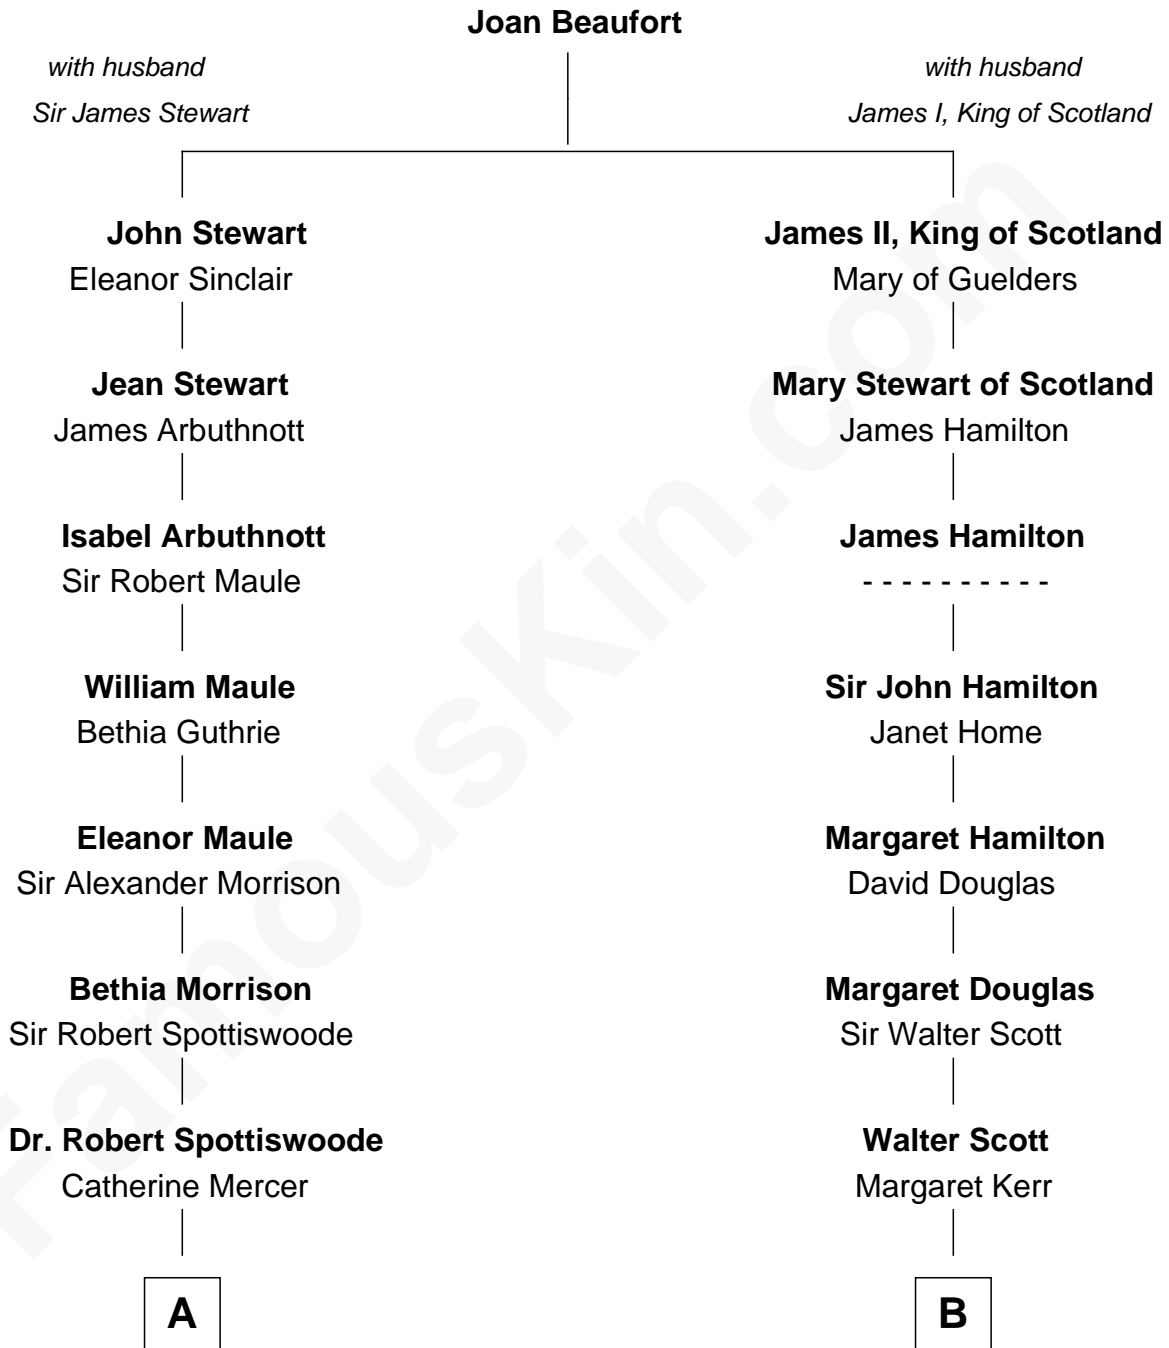

FamousKin.com

Relationship Chart of

Edith (Bolling) Wilson

First Lady of President Woodrow Wilson

13th cousin 6 times removed of

John Kerry

68th U.S. Secretary of State

C

James Grant Forbes
Margaret Tyndal Winthrop

Rosemary Isabel Forbes
Richard John Kerry

John Kerry
68th U.S. Secretary of State

FamousKin.com