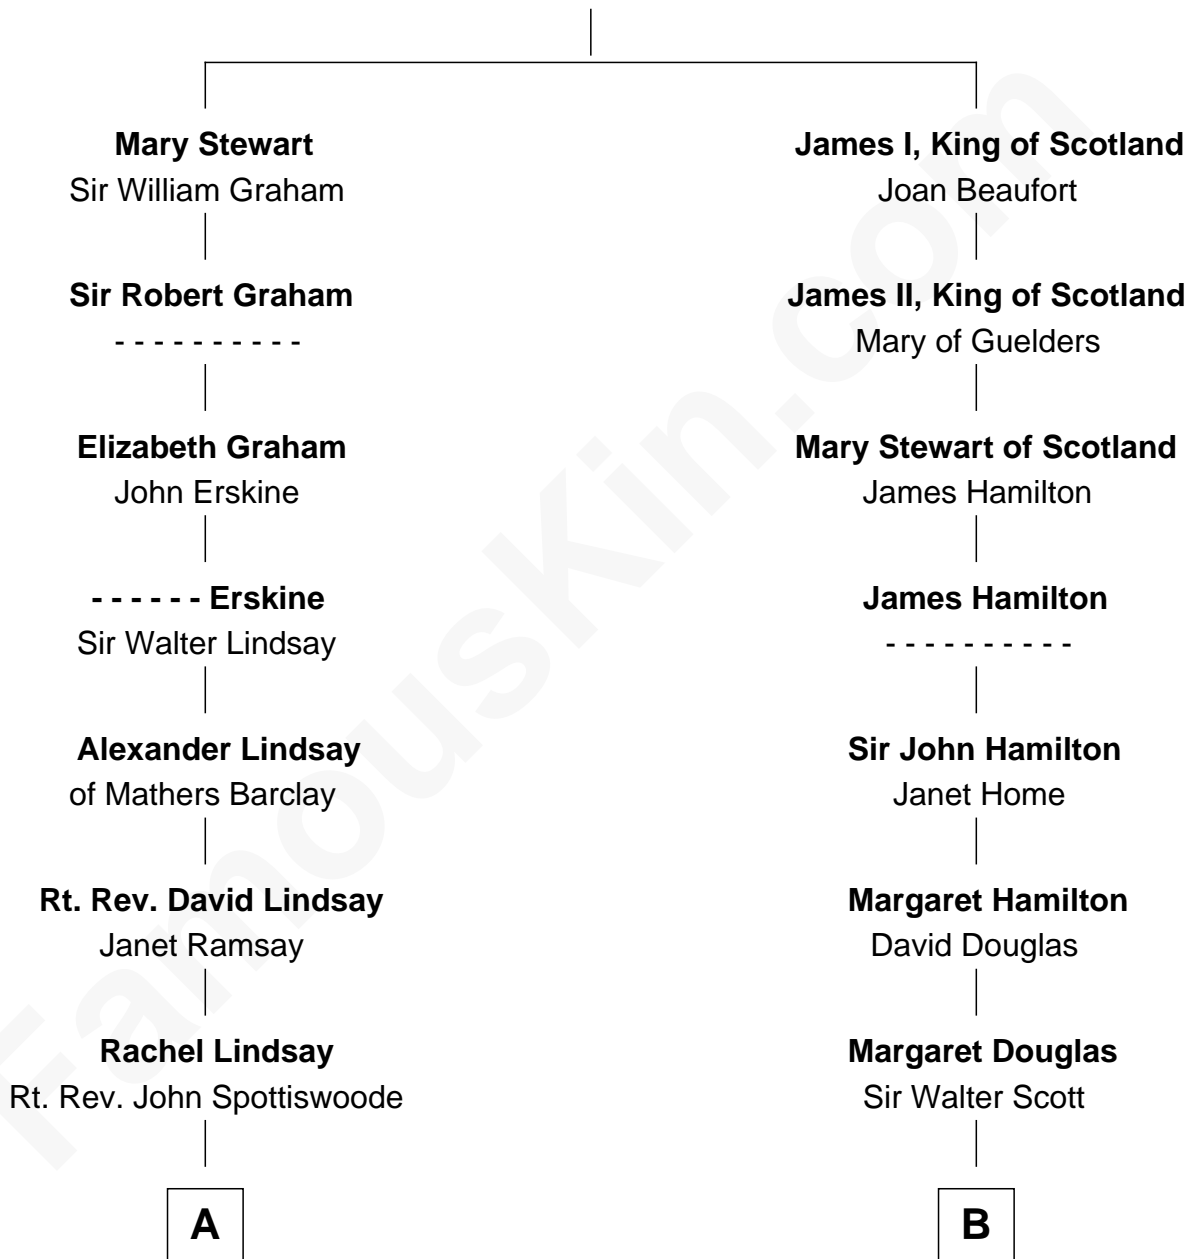

FamousKin.com

Relationship Chart of

Edith (Bolling) Wilson

First Lady of President Woodrow Wilson

15th cousin 5 times removed of

John Kerry

68th U.S. Secretary of State

Robert III, King of Scotland

Anabella Drummond

C

Francis Blackwell Forbes

Isabel Clarke

James Grant Forbes

Margaret Tyndal Winthrop

Rosemary Isabel Forbes

Richard John Kerry