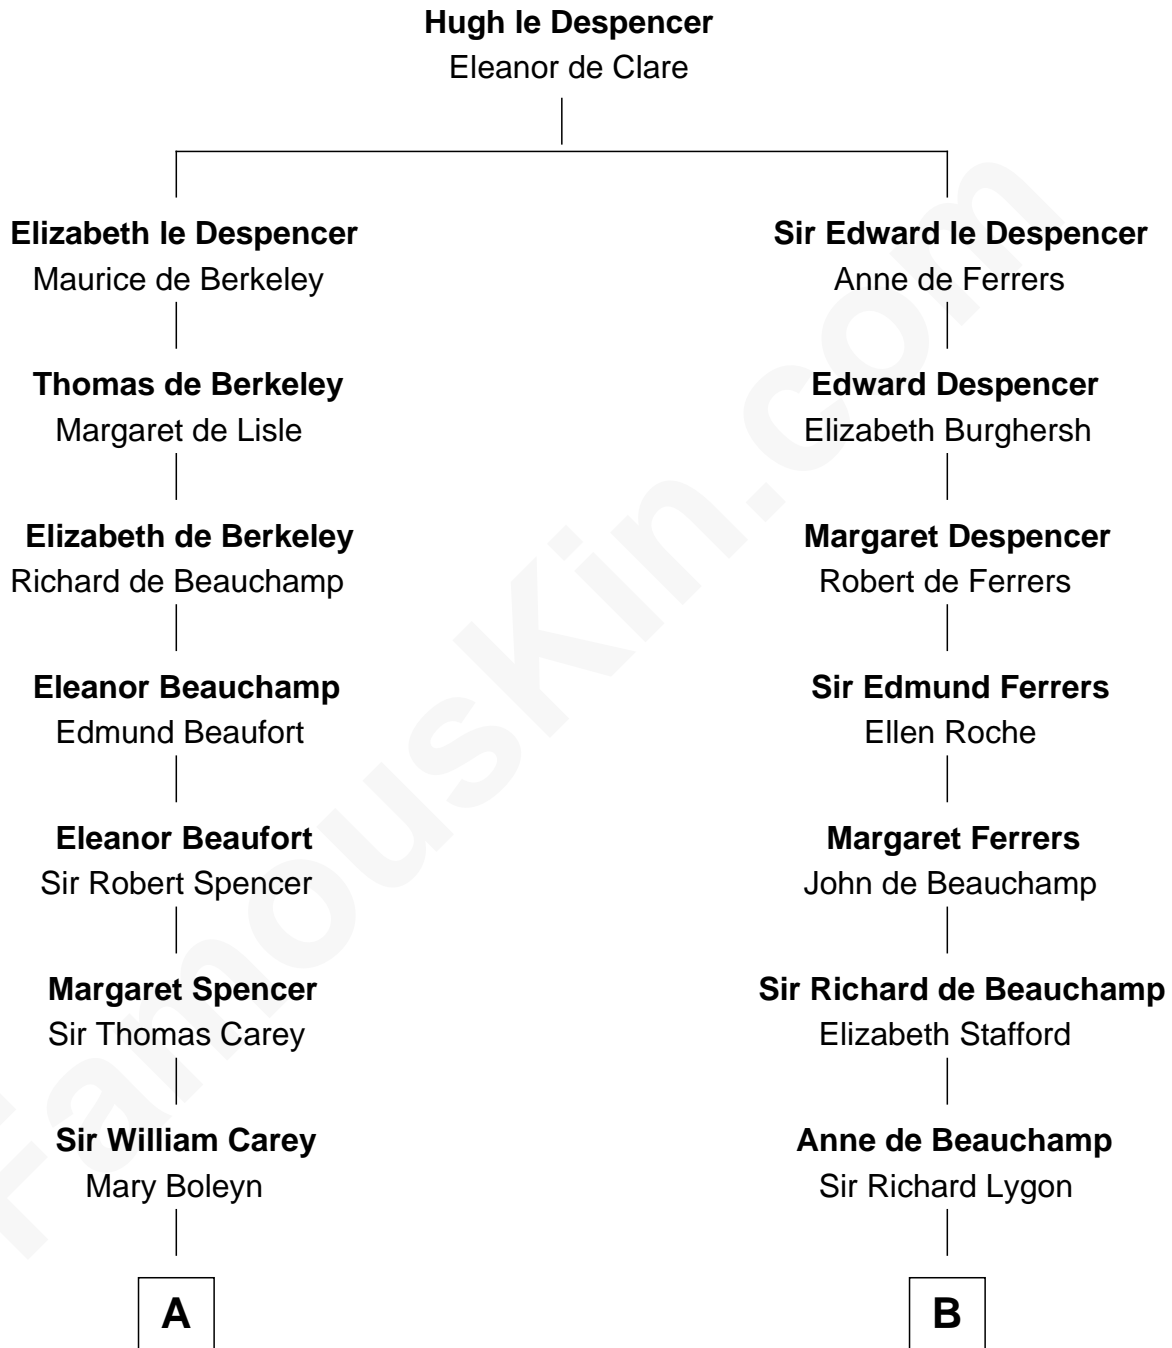

FamousKin.com

Relationship Chart of

Edith (Bolling) Wilson

First Lady of President Woodrow Wilson

18th cousin 2 times removed of

John Kerry

68th U.S. Secretary of State

C

William Holcombe Bolling

Sarah Spiers White

Edith (Bolling) Wilson

First Lady of Woodrow Wilson

D

Robert Charles Winthrop

Elizabeth Mason

Margaret Tyndal Winthrop

James Grant Forbes

Rosemary Isabel Forbes

Richard John Kerry

John Kerry

68th U.S. Secretary of State

FamousKin.com