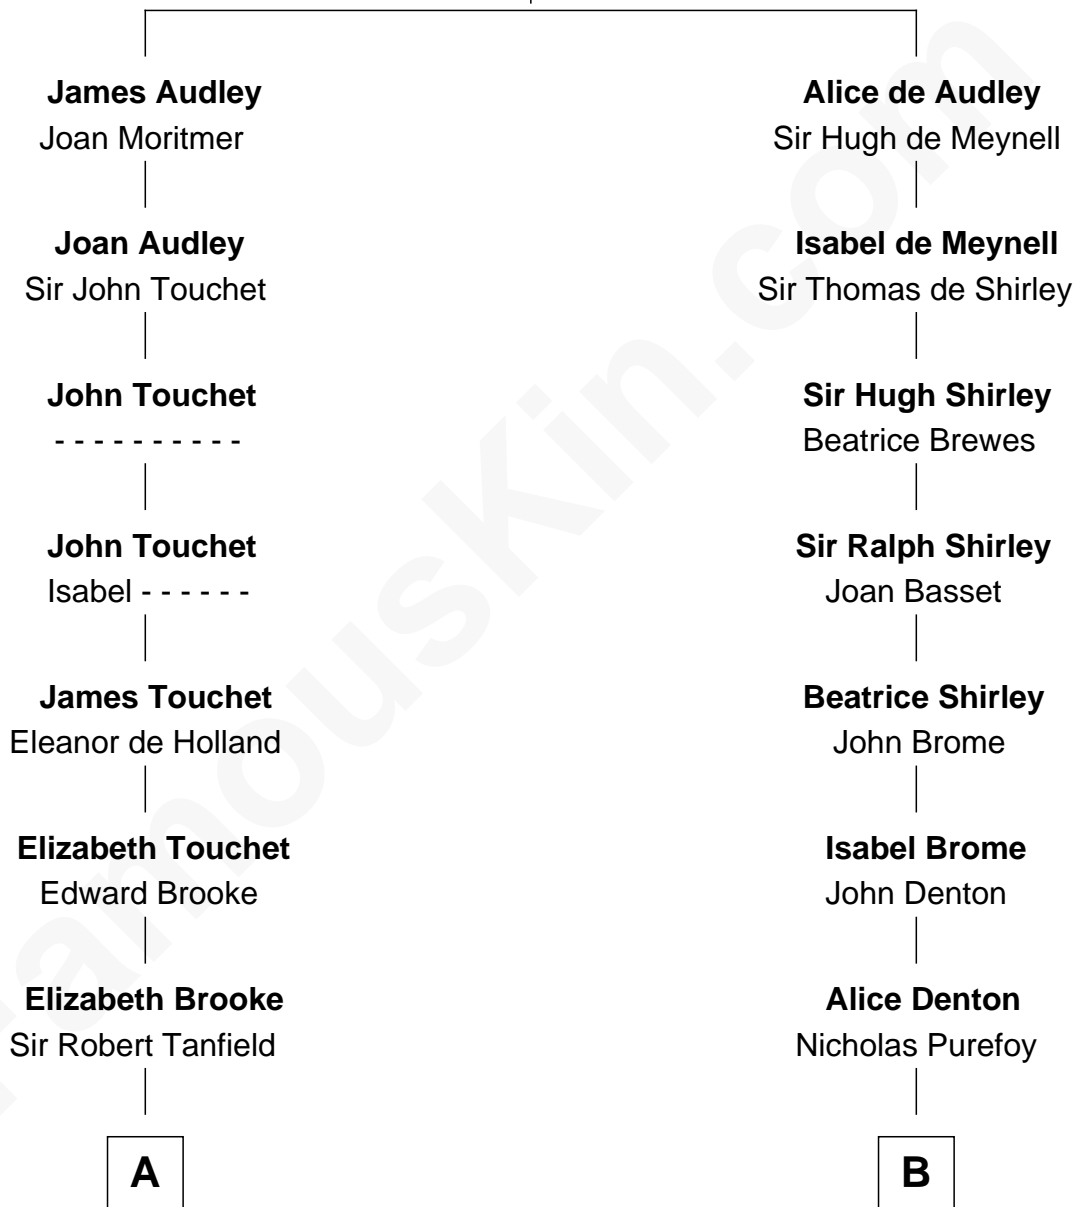

## Relationship Chart of

### Edith (Bolling) Wilson

*First Lady of President Woodrow Wilson*

19th cousin 2 times removed of

**John Kerry**

*68th U.S. Secretary of State*

**Sir Nicholas Audley**

Joan Martin

**C**

**Mary Jefferson**

John Bolling

**Archibald Bolling**

Catherine Payne

**Archibald Bolling**

Anne E. Wigginton

**William Holcombe Bolling**

Sarah Spiers White

**Edith (Bolling) Wilson**

*First Lady of Woodrow Wilson*

**D**

**Margaret Tyndal Winthrop**

James Grant Forbes

**Rosemary Isabel Forbes**

Richard John Kerry

**John Kerry**