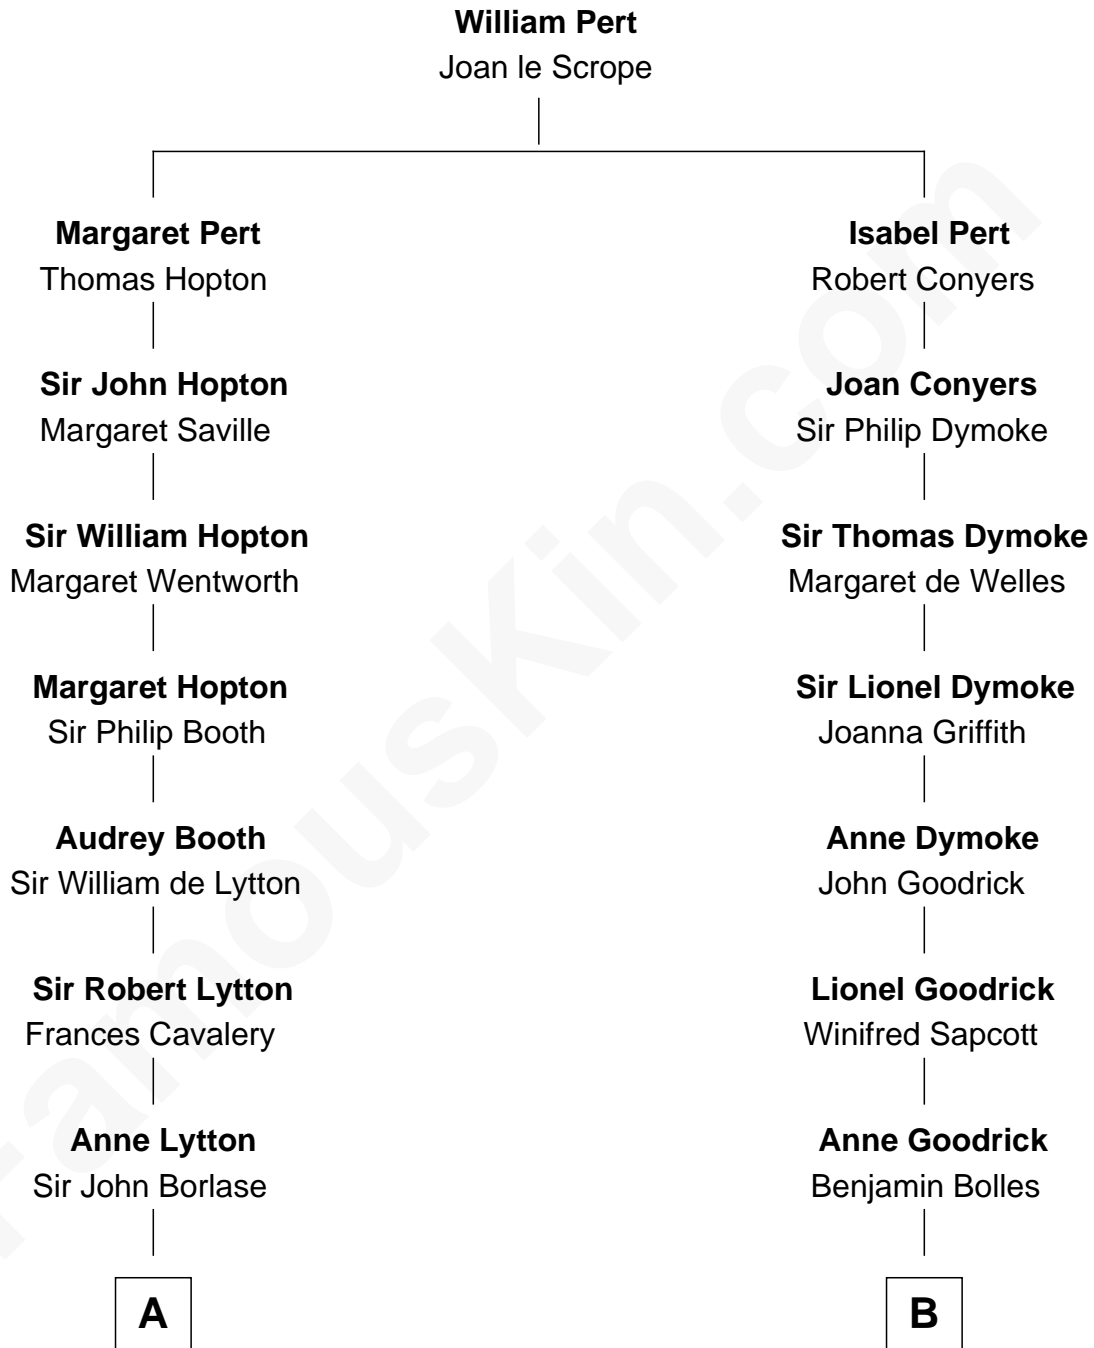

FamousKin.com

Relationship Chart of

Edith (Bolling) Wilson

First Lady of President Woodrow Wilson

17th cousin 1 time removed of

Lucille Ball

TV Actress - "I Love Lucy"

C

Henry Durrell Ball
Desiree Evelyn Hunt

Lucille Ball
TV Actress - "I Love Lucy"

FamousKin.com