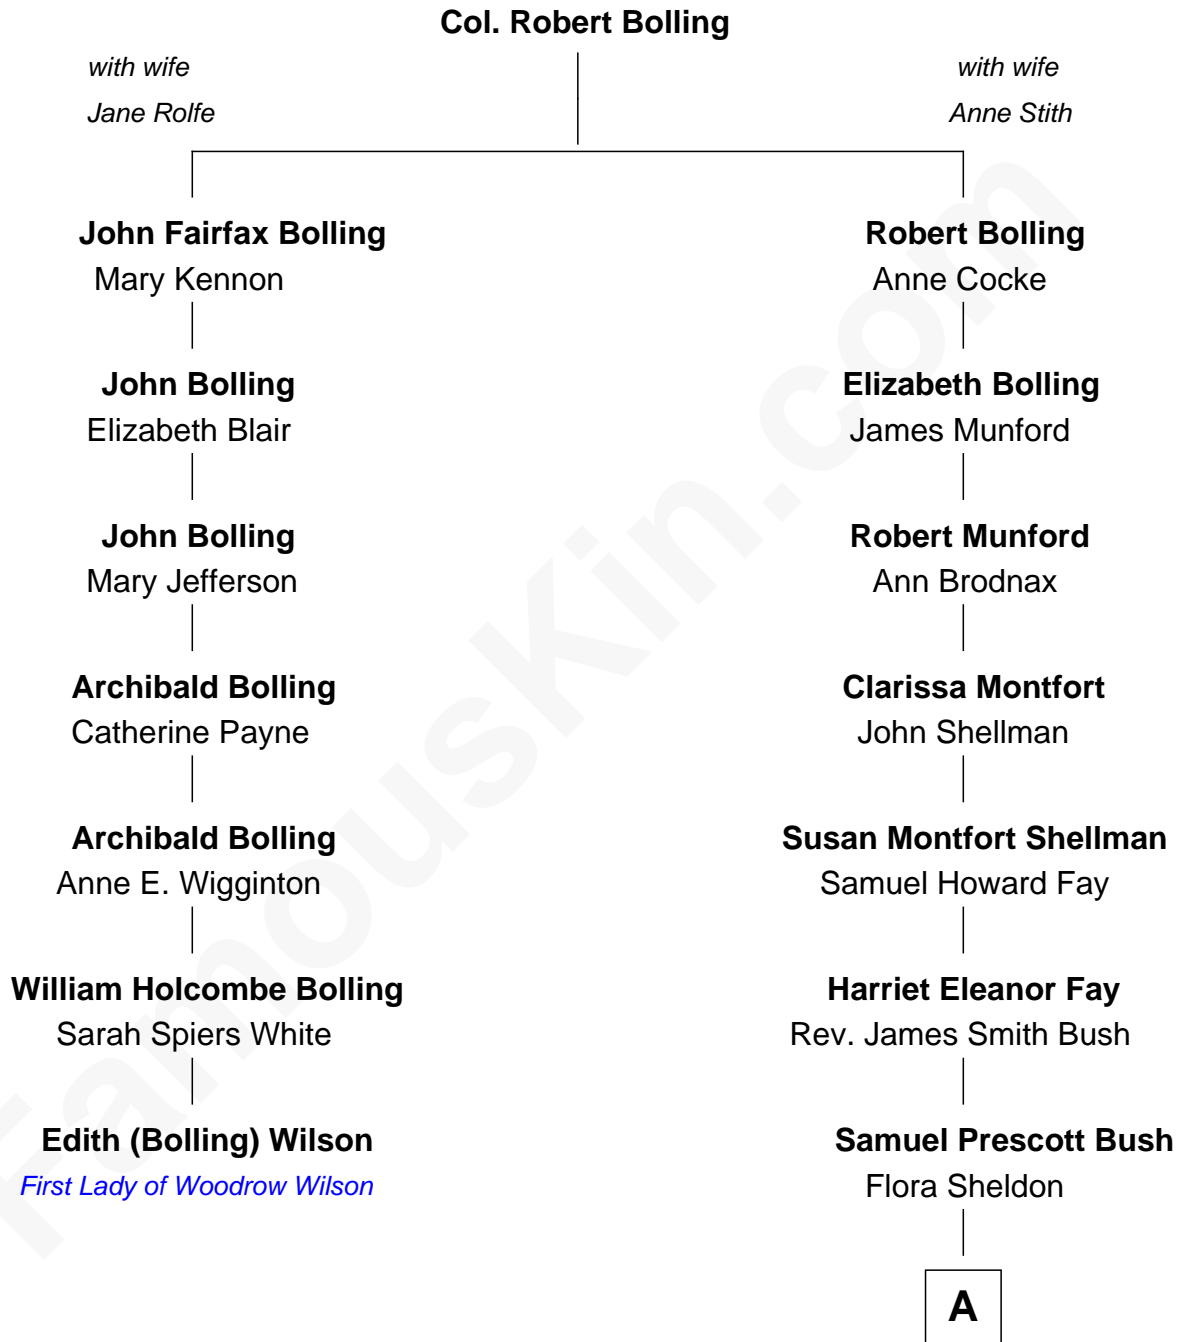

FamousKin.com

Relationship Chart of

Edith (Bolling) Wilson

First Lady of President Woodrow Wilson

6th cousin 3 times removed of

Jeb Bush

43rd Governor of Florida

A

—
Prescott Sheldon Bush

Dorothy Wear Walker

—
George Herbert Walker Bush

Barbara Pierce

—
Jeb Bush

43rd Governor of Florida

FamousKin.com