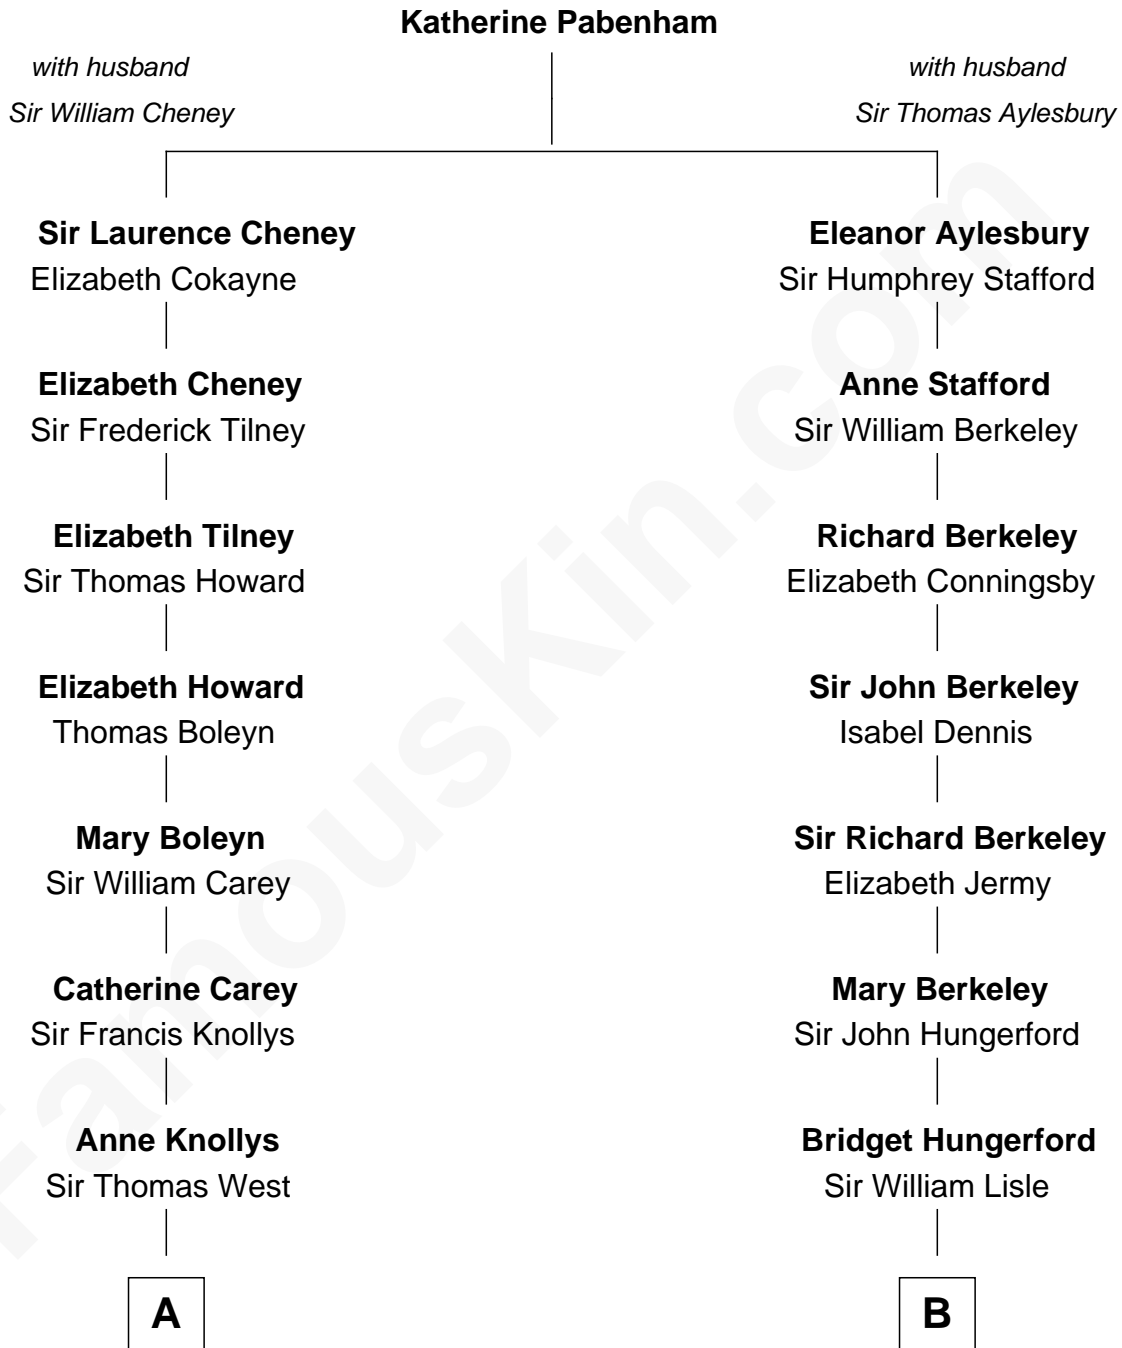

FamousKin.com

Relationship Chart of

Edith (Bolling) Wilson

First Lady of President Woodrow Wilson

16th cousin 3 times removed of

Jeb Bush

43rd Governor of Florida

C

Prescott Sheldon Bush

Dorothy Wear Walker

George Herbert Walker Bush

Barbara Pierce

Jeb Bush

43rd Governor of Florida

FamousKin.com