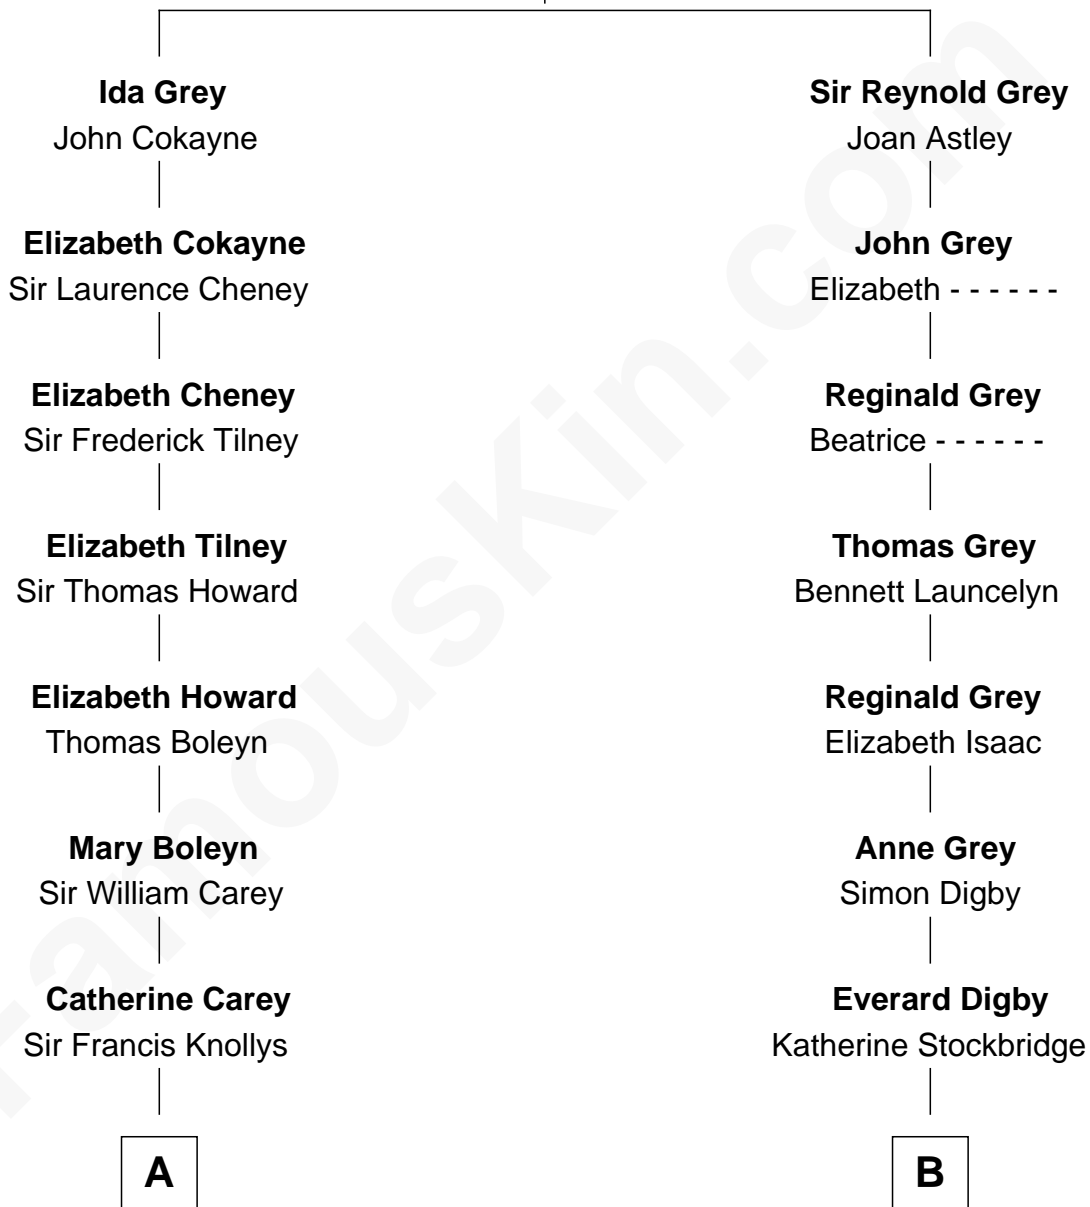

FamousKin.com

Relationship Chart of

Edith (Bolling) Wilson

First Lady of President Woodrow Wilson

17th cousin 1 time removed of

Sigourney Weaver
Movie Actress

Sir Reynold de Grey
Eleanor le Strange

C

Sylvester Laflin Weaver
Desiree Mary Lucy Hawkins

Sigourney Weaver
Movie Actress

FamousKin.com