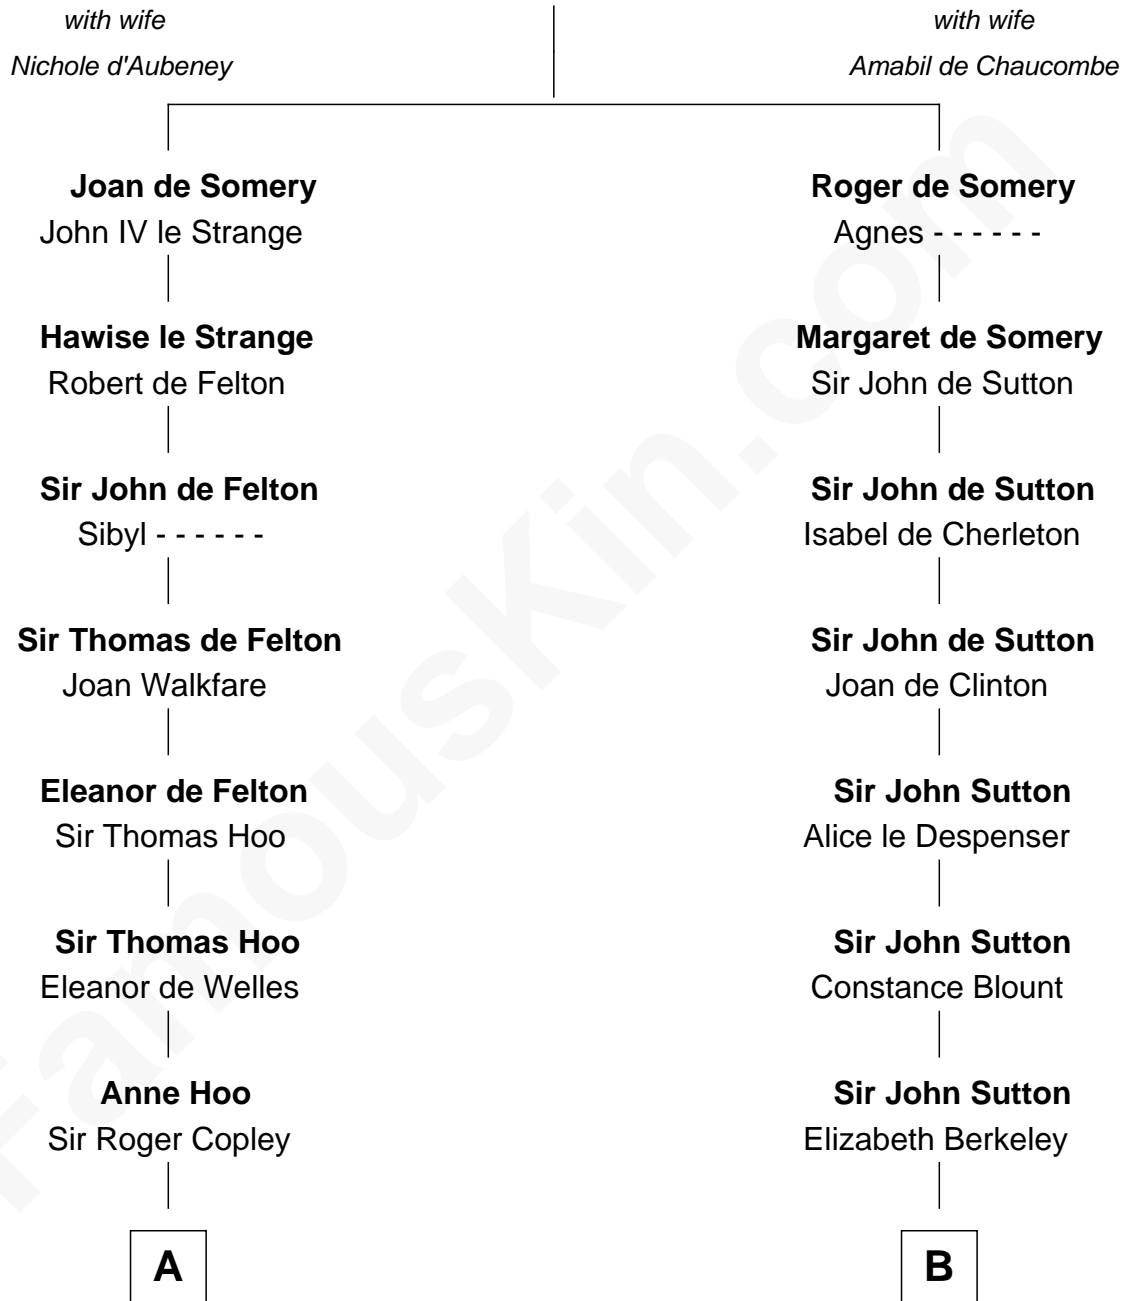

FamousKin.com

Relationship Chart of

Edith (Bolling) Wilson

First Lady of President Woodrow Wilson

20th cousin of

John Brown

American Abolitionist

Sir Roger de Somery

C

Catherine Payne
Archibald Bolling

Archibald Bolling
Anne E. Wigginton

William Holcombe Bolling
Sarah Spiers White

Edith (Bolling) Wilson
First Lady of Woodrow Wilson

D

Oliver Humphrey
Sarah Garrett

Ruth Humphrey
Gideon Mills