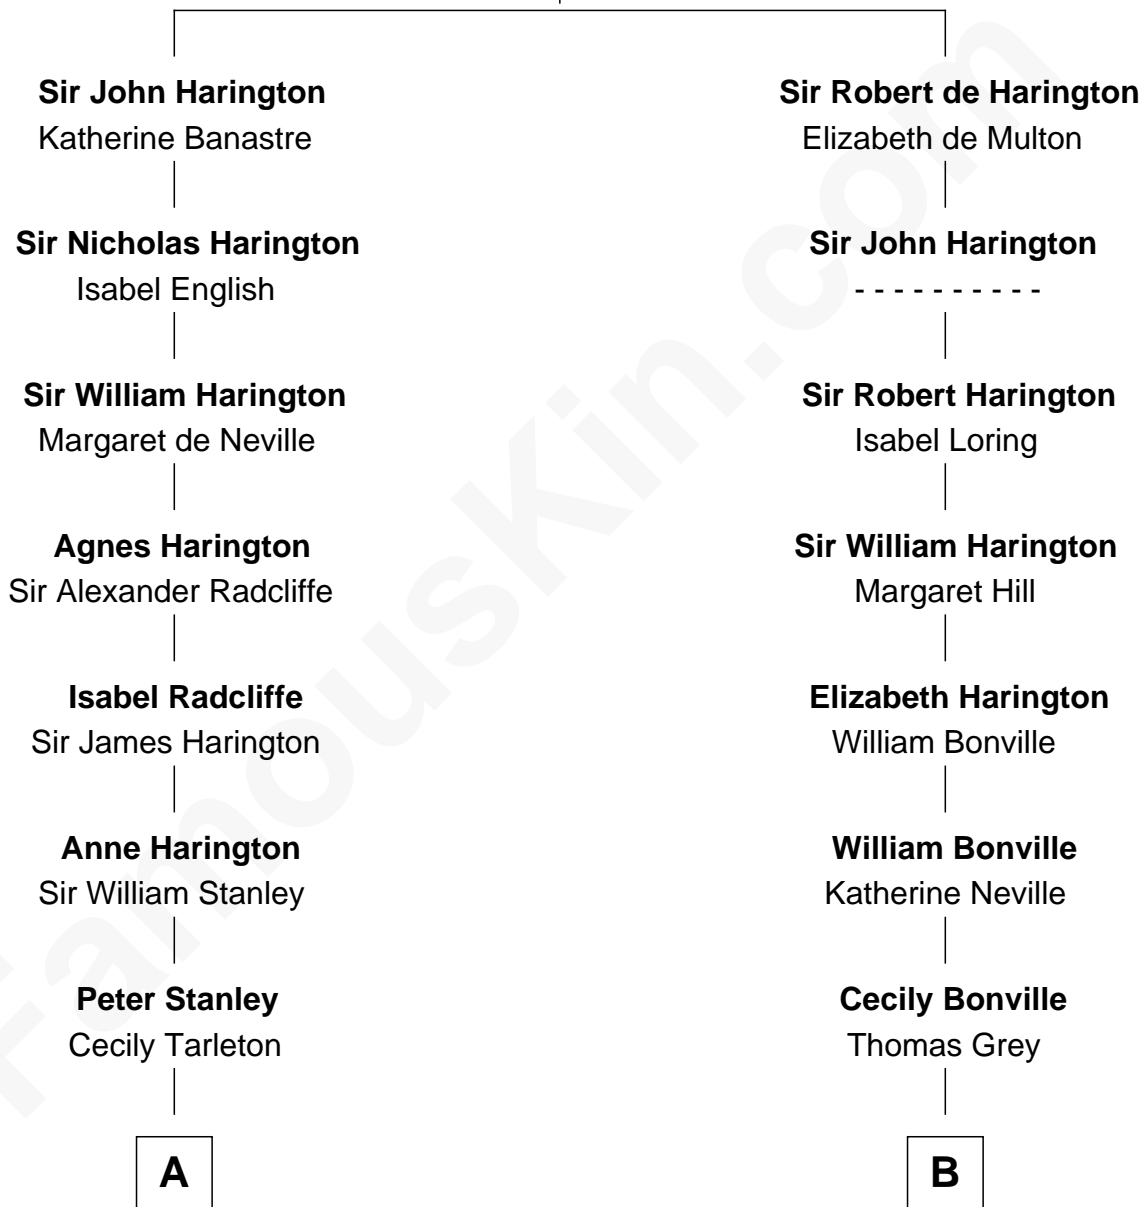

## Relationship Chart of

### Edith (Bolling) Wilson

*First Lady of President Woodrow Wilson*

18th cousin of

### John Brown

*American Abolitionist*

**Sir John de Harington**

Joan - - - - -

**C**

**William Holcombe Bolling**

Sarah Spiers White

**Edith (Bolling) Wilson**