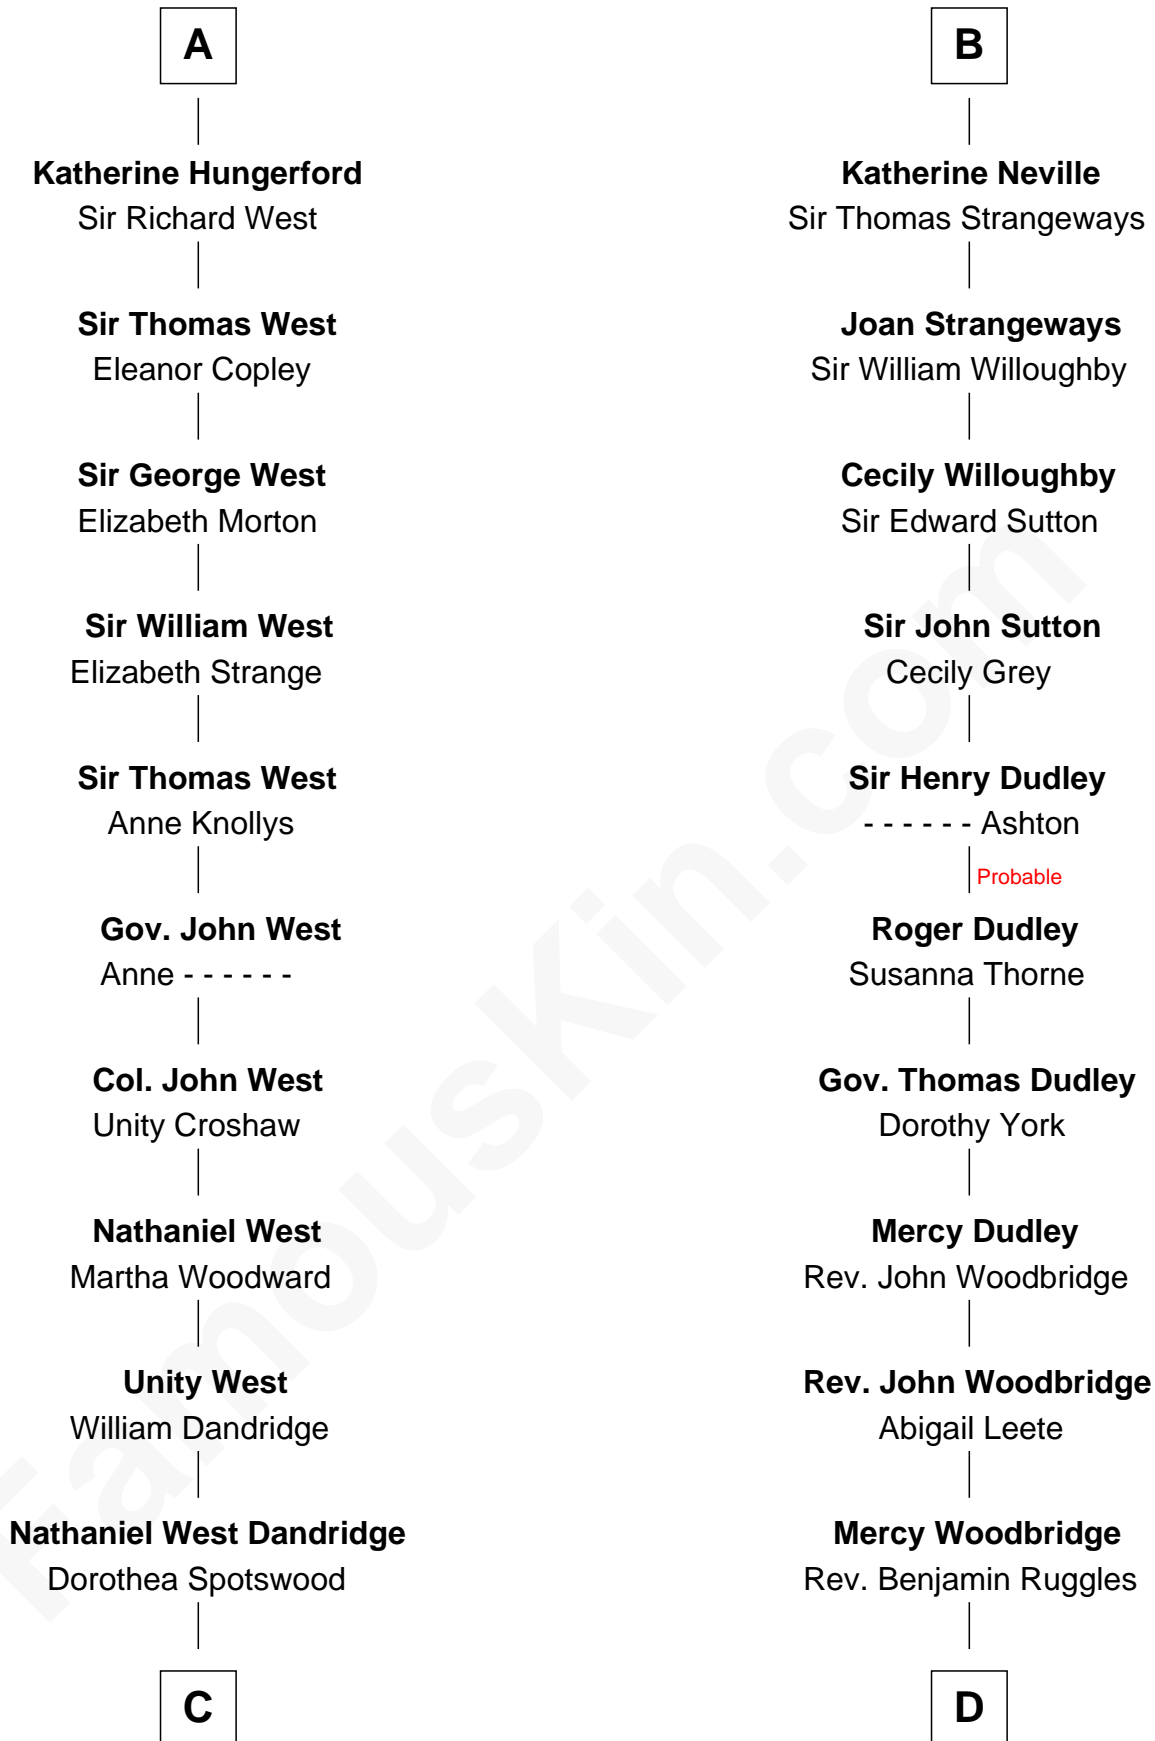

FamousKin.com

Relationship Chart of

Edith (Bolling) Wilson

First Lady of President Woodrow Wilson

21st cousin of

John Brown

American Abolitionist

John de Brienne
Berenguela of Leon

C

Martha Dandridge

Archibald Payne

Catherine Payne

Archibald Bolling

Archibald Bolling

Anne E. Wigginton

William Holcombe Bolling

Sarah Spiers White

Edith (Bolling) Wilson

First Lady of Woodrow Wilson

D

Mercy Ruggles

Jonathan Humphrey

Oliver Humphrey

Sarah Garrett