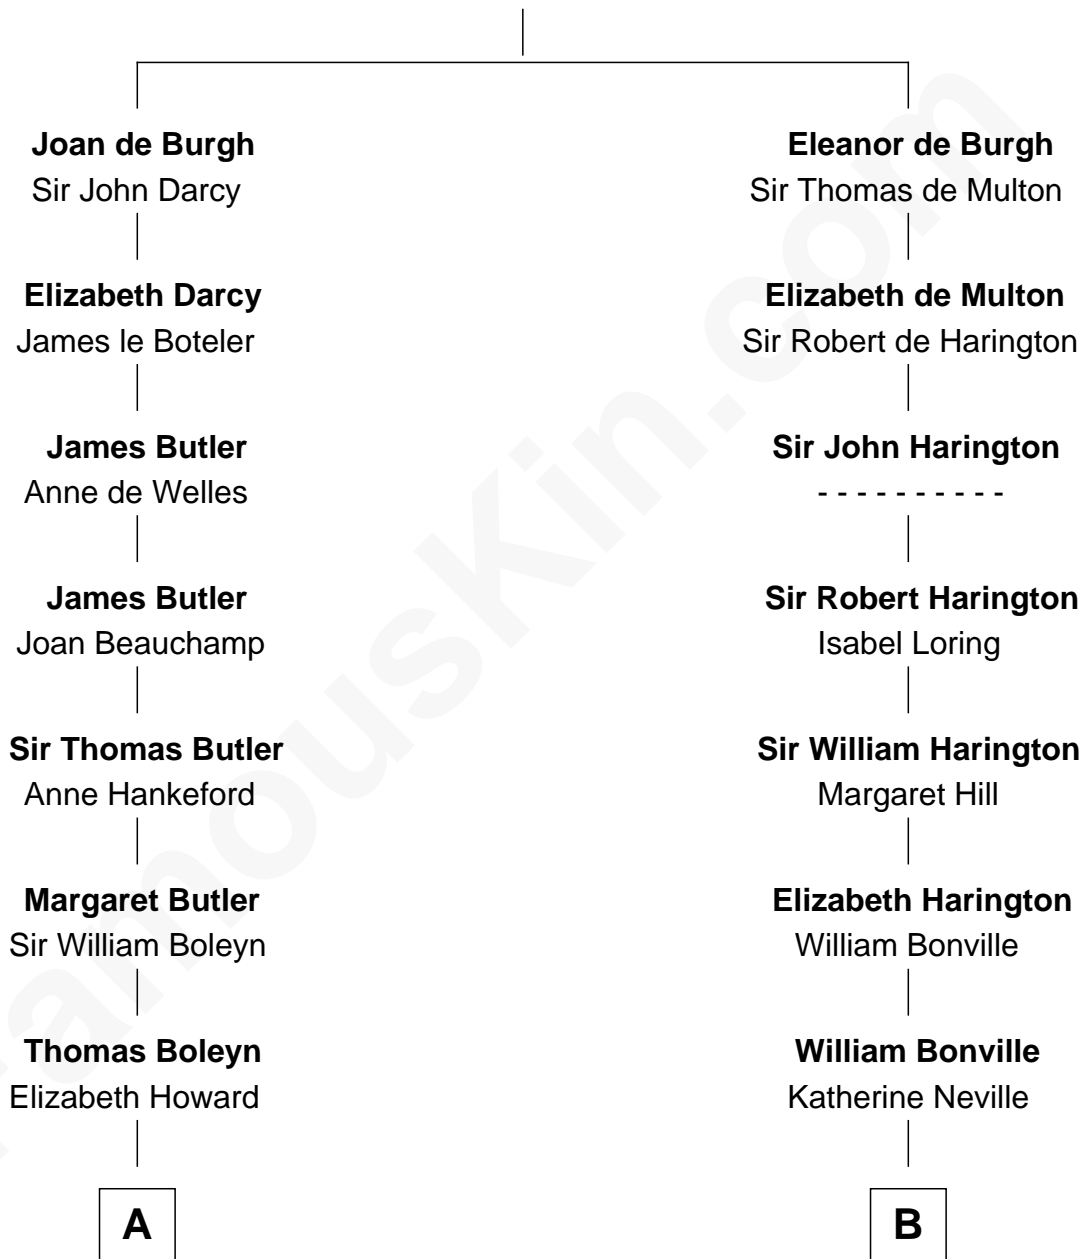

FamousKin.com

Relationship Chart of

Edith (Bolling) Wilson

First Lady of President Woodrow Wilson

19th cousin of

John Brown

American Abolitionist

Sir Richard de Burgh

Margaret - - - - -

C

Archibald Bolling
Anne E. Wigginton

William Holcombe Bolling
Sarah Spiers White

Edith (Bolling) Wilson
First Lady of Woodrow Wilson

D

Ruth Humphrey
Gideon Mills

Ruth Mills
Owen Brown

John Brown
American Abolitionist

FamousKin.com