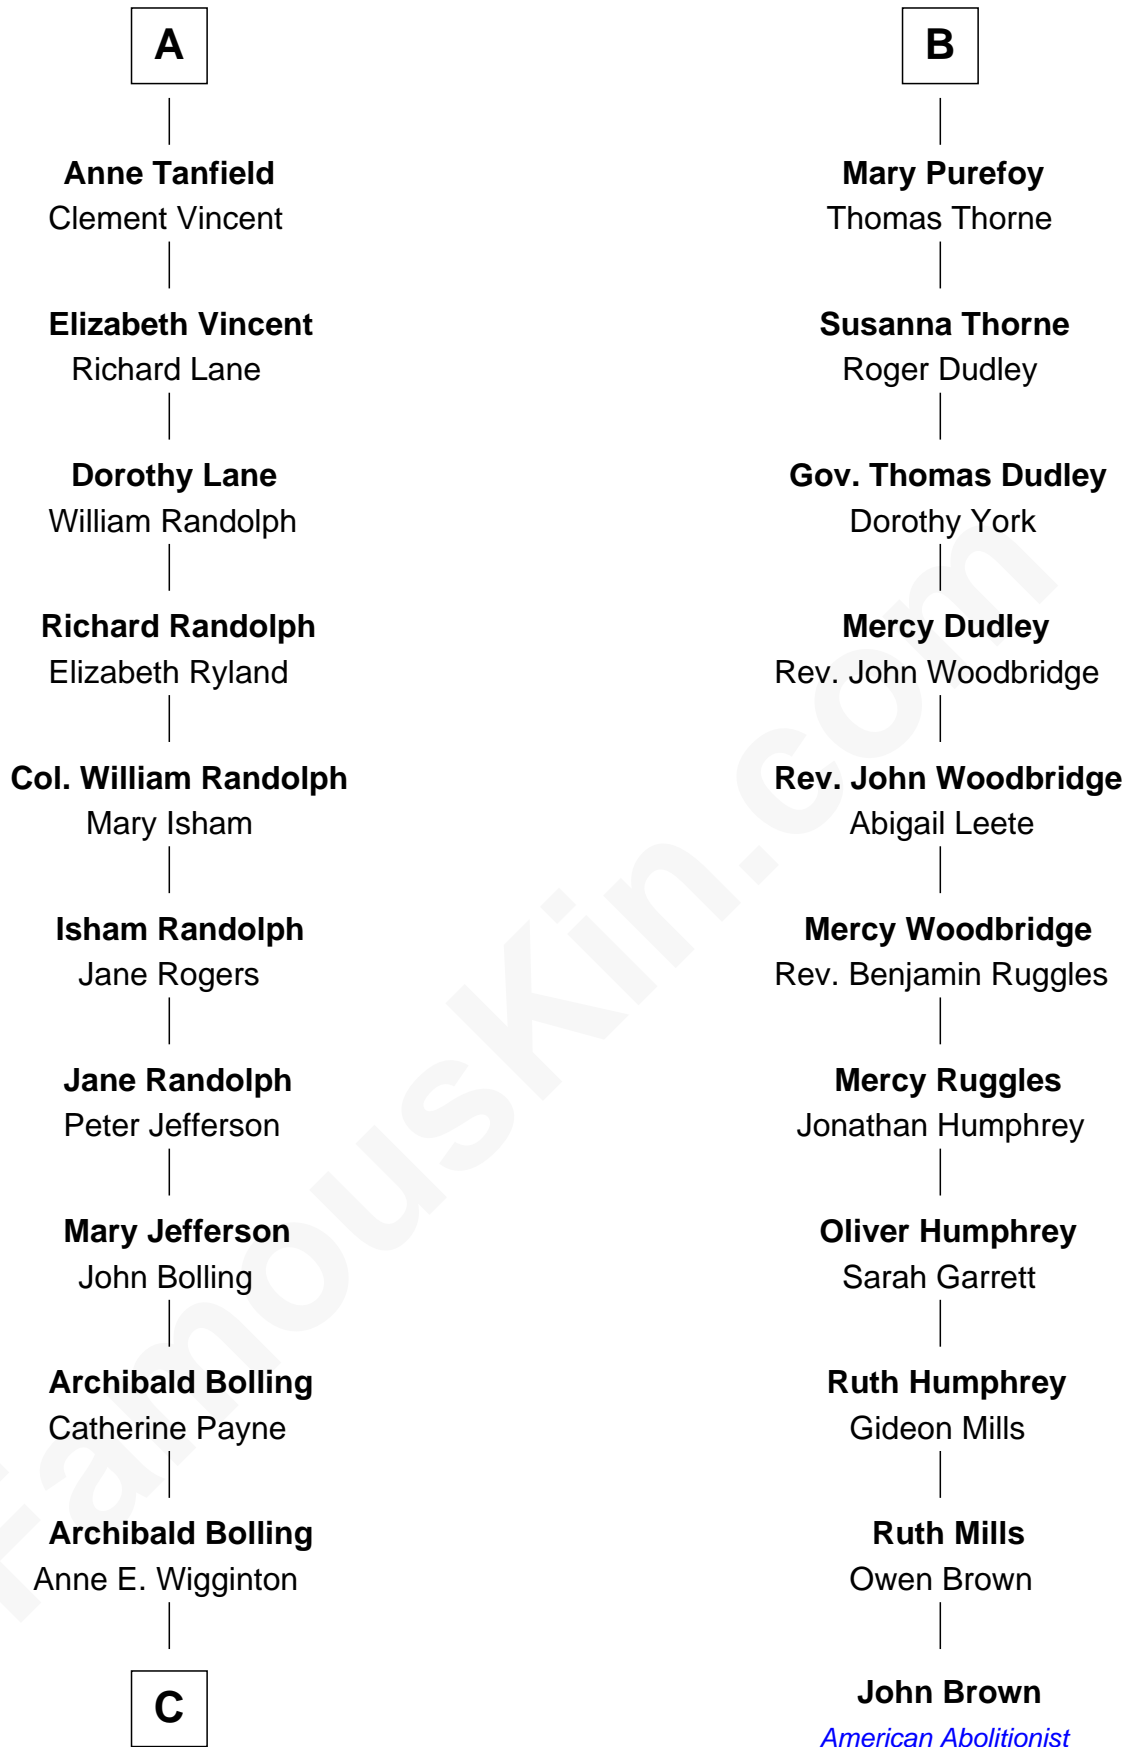

FamousKin.com

Relationship Chart of

Edith (Bolling) Wilson

First Lady of President Woodrow Wilson

17th cousin 1 time removed of

John Brown

American Abolitionist

Sir John Howard

Alice de Bois

Sir Robert Howard

Margaret de Scales

Sir John Howard

Alice Tendring

Sir Robert Howard

Margaret Mowbray

Katherine Howard

Joan Howard

Sir Peter de Brewes

Beatrice Brewes

Sir Hugh Shirley

Sir Ralph Shirley

Joan Basset

Beatrice Shirley

John Brome

Isabel Brome

John Denton

Alice Denton

Nicholas Purefoy

Edward Purefoy

Anne Fettiplace

B

C