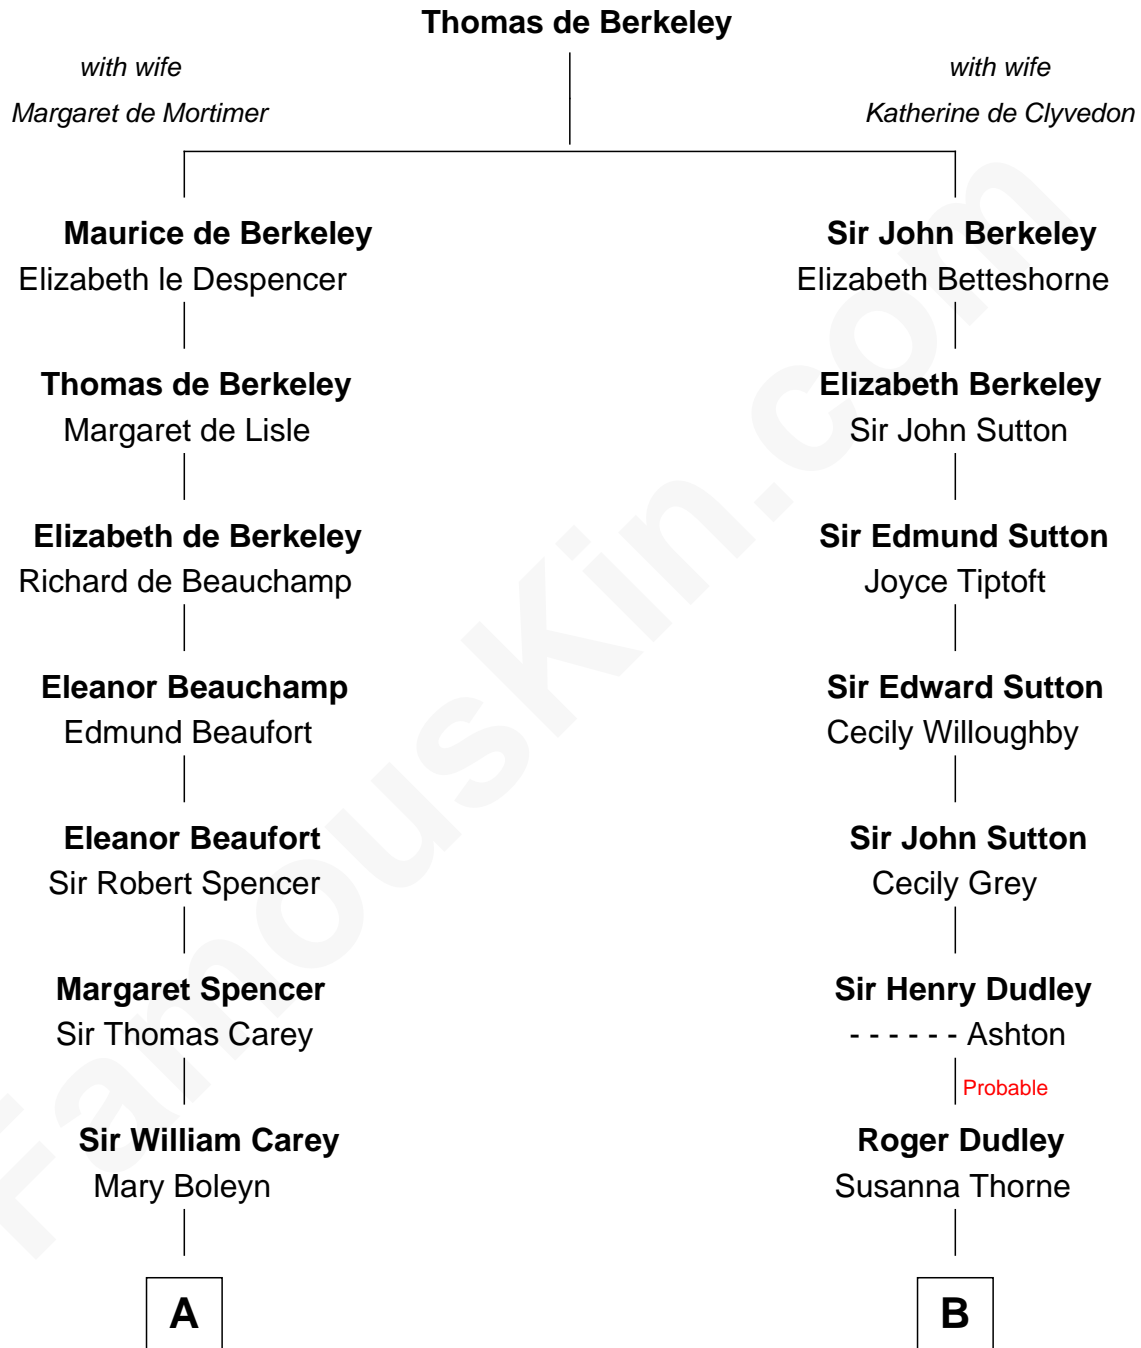

FamousKin.com

Relationship Chart of

Edith (Bolling) Wilson

First Lady of President Woodrow Wilson

18th cousin 2 times removed of

Paget Brewster
TV Actress

C

William Holcombe Bolling

Sarah Spiers White

Edith (Bolling) Wilson

First Lady of Woodrow Wilson

D

Donald Mitchell Ryerson

Isabelle McGenniss

Joan Ryerson

George Washington Wales Brewster