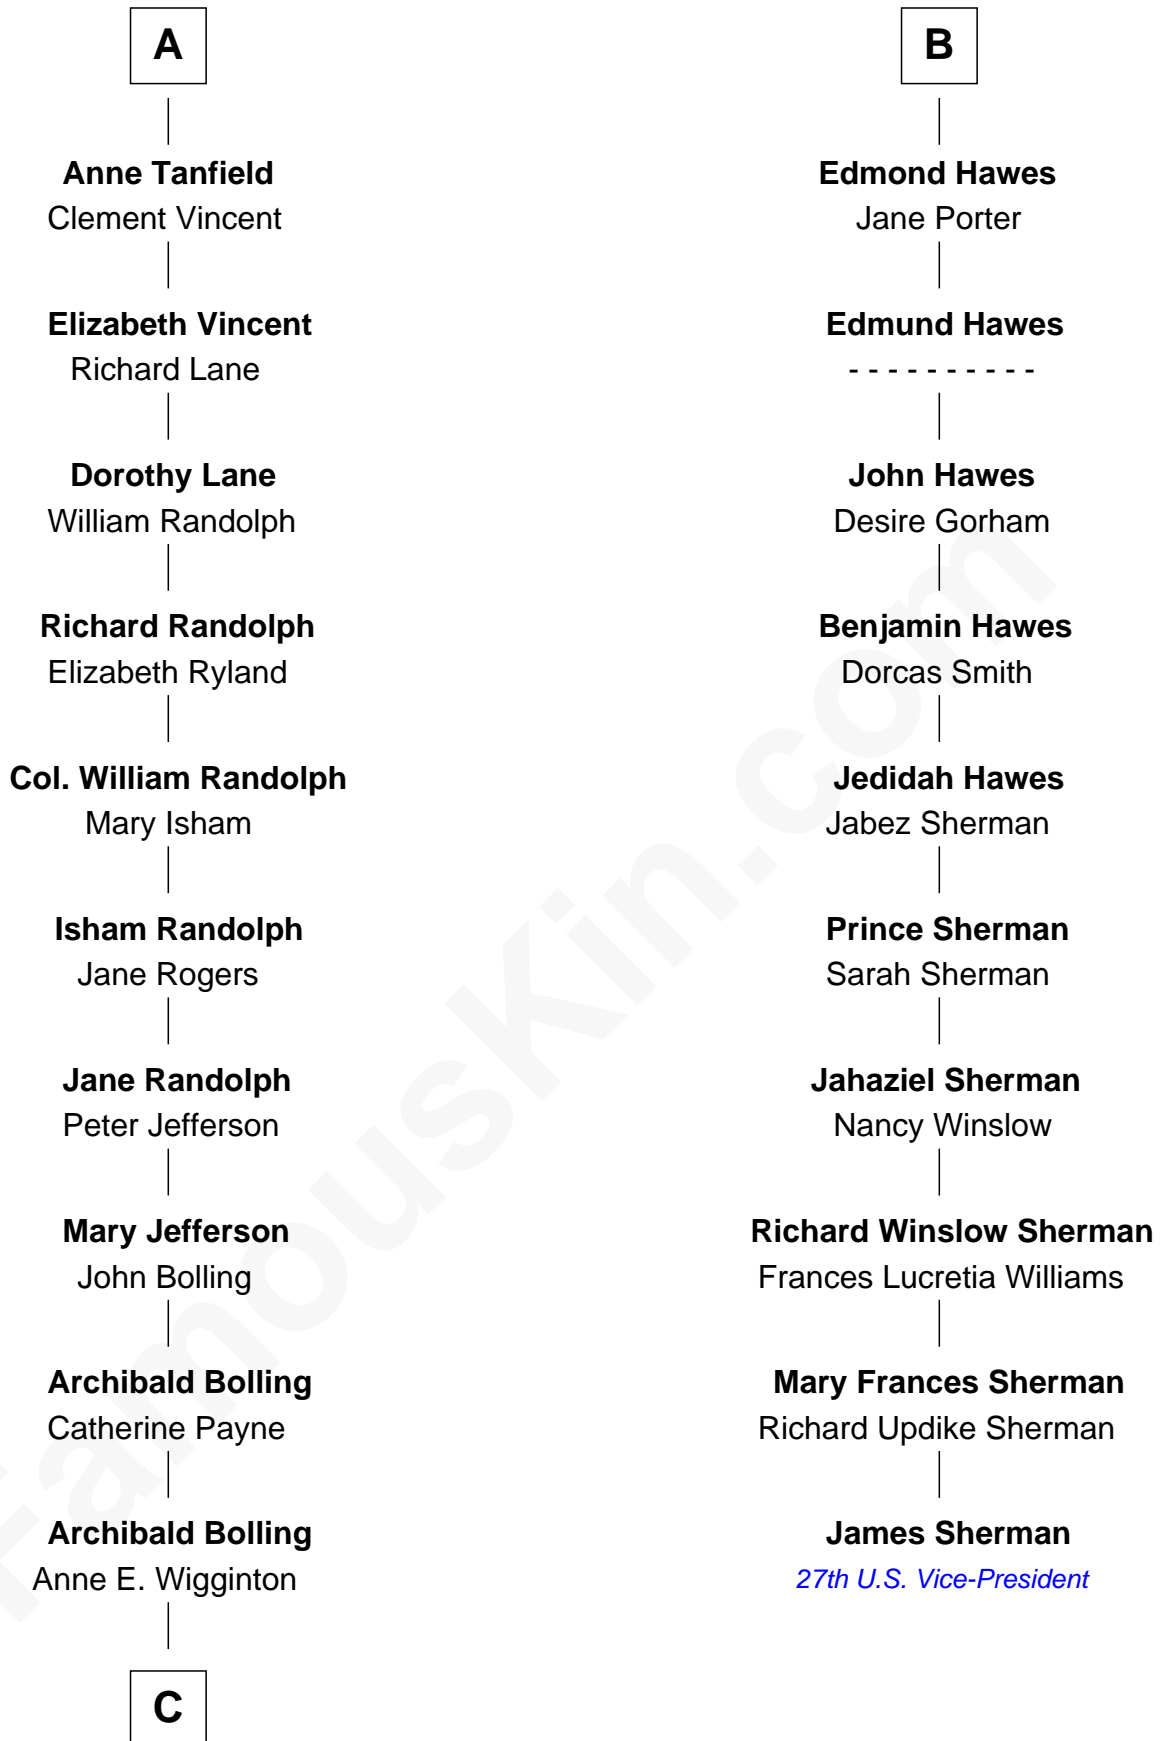

FamousKin.com

Relationship Chart of

Edith (Bolling) Wilson

First Lady of President Woodrow Wilson

16th cousin 2 times removed of

James Sherman

27th U.S. Vice-President

Sir John Howard

Alice de Bois

Sir Robert Howard

Margaret de Scales

Sir John Howard

Alice Tendring

Sir Robert Howard

Margaret Mowbray

Katherine Howard

Joan Howard

Sir Peter de Brewes

Beatrice Brewes

Sir Hugh Shirley

Sir Ralph Shirley

Joan Basset

Beatrice Shirley

John Brome

Nicholas Brome

Katherine Lampeck

Elizabeth Brome

Thomas Hawes

William Hawes

Ursula Colles

B

C