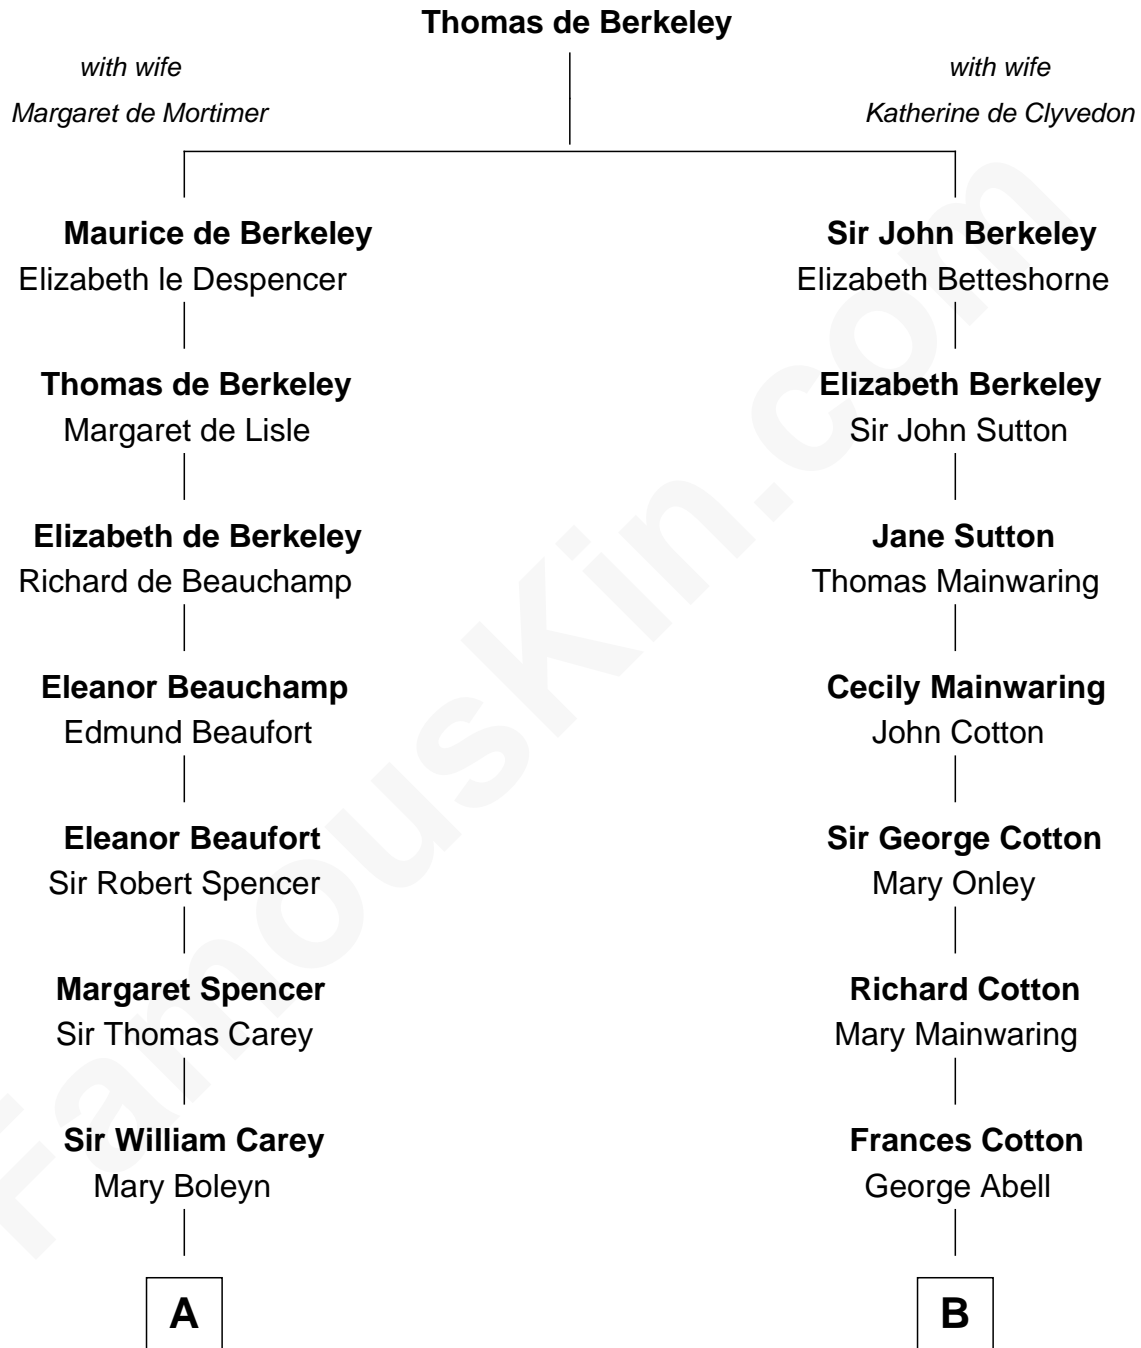

## Relationship Chart of

### Edith (Bolling) Wilson

*First Lady of President Woodrow Wilson*

16th cousin 2 times removed of

**Allen Dulles**

*5th Director of the C.I.A.*

**C**

|  
**William Holcombe Bolling**

Sarah Spiers White