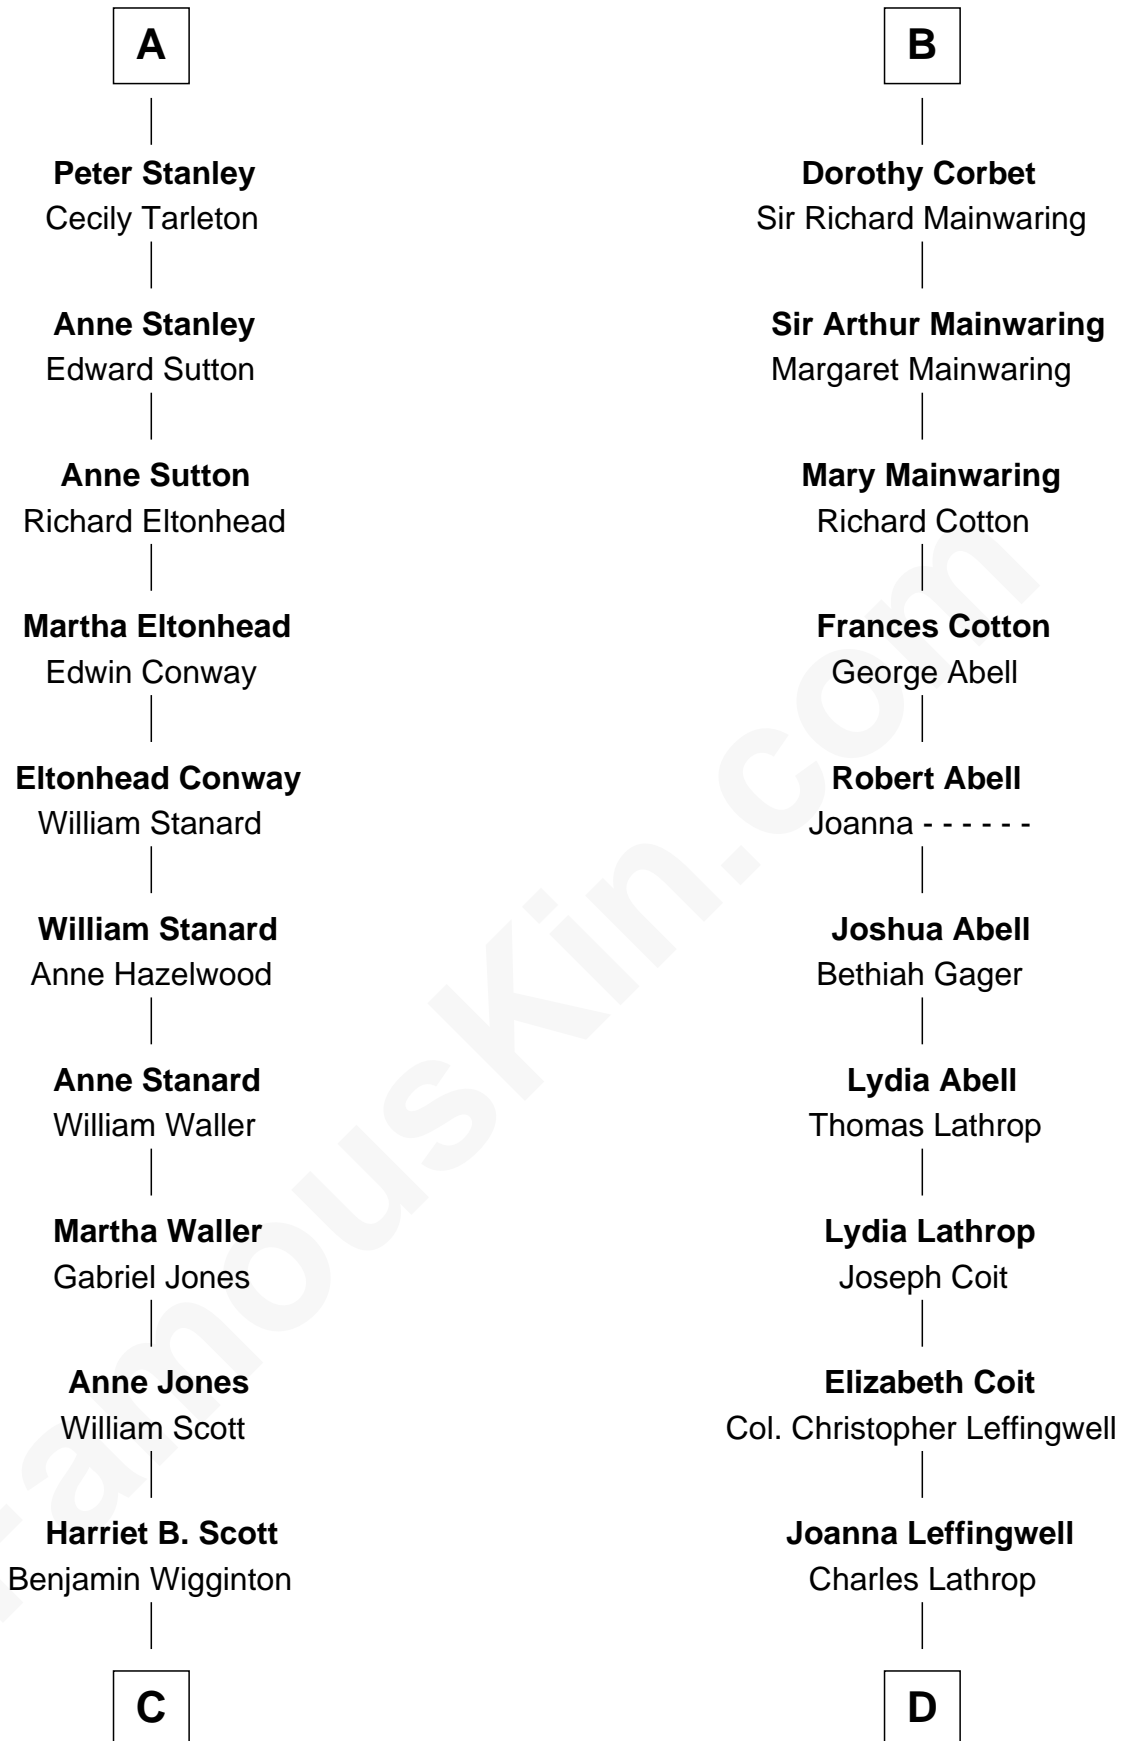

FamousKin.com

Relationship Chart of

Edith (Bolling) Wilson

First Lady of President Woodrow Wilson

19th cousin 1 time removed of

Allen Dulles

5th Director of the C.I.A.

C

Anne E. Wigginton

Archibald Bolling

William Holcombe Bolling

Sarah Spiers White

Edith (Bolling) Wilson

First Lady of Woodrow Wilson

D

Harriet Wadsworth Lathrop