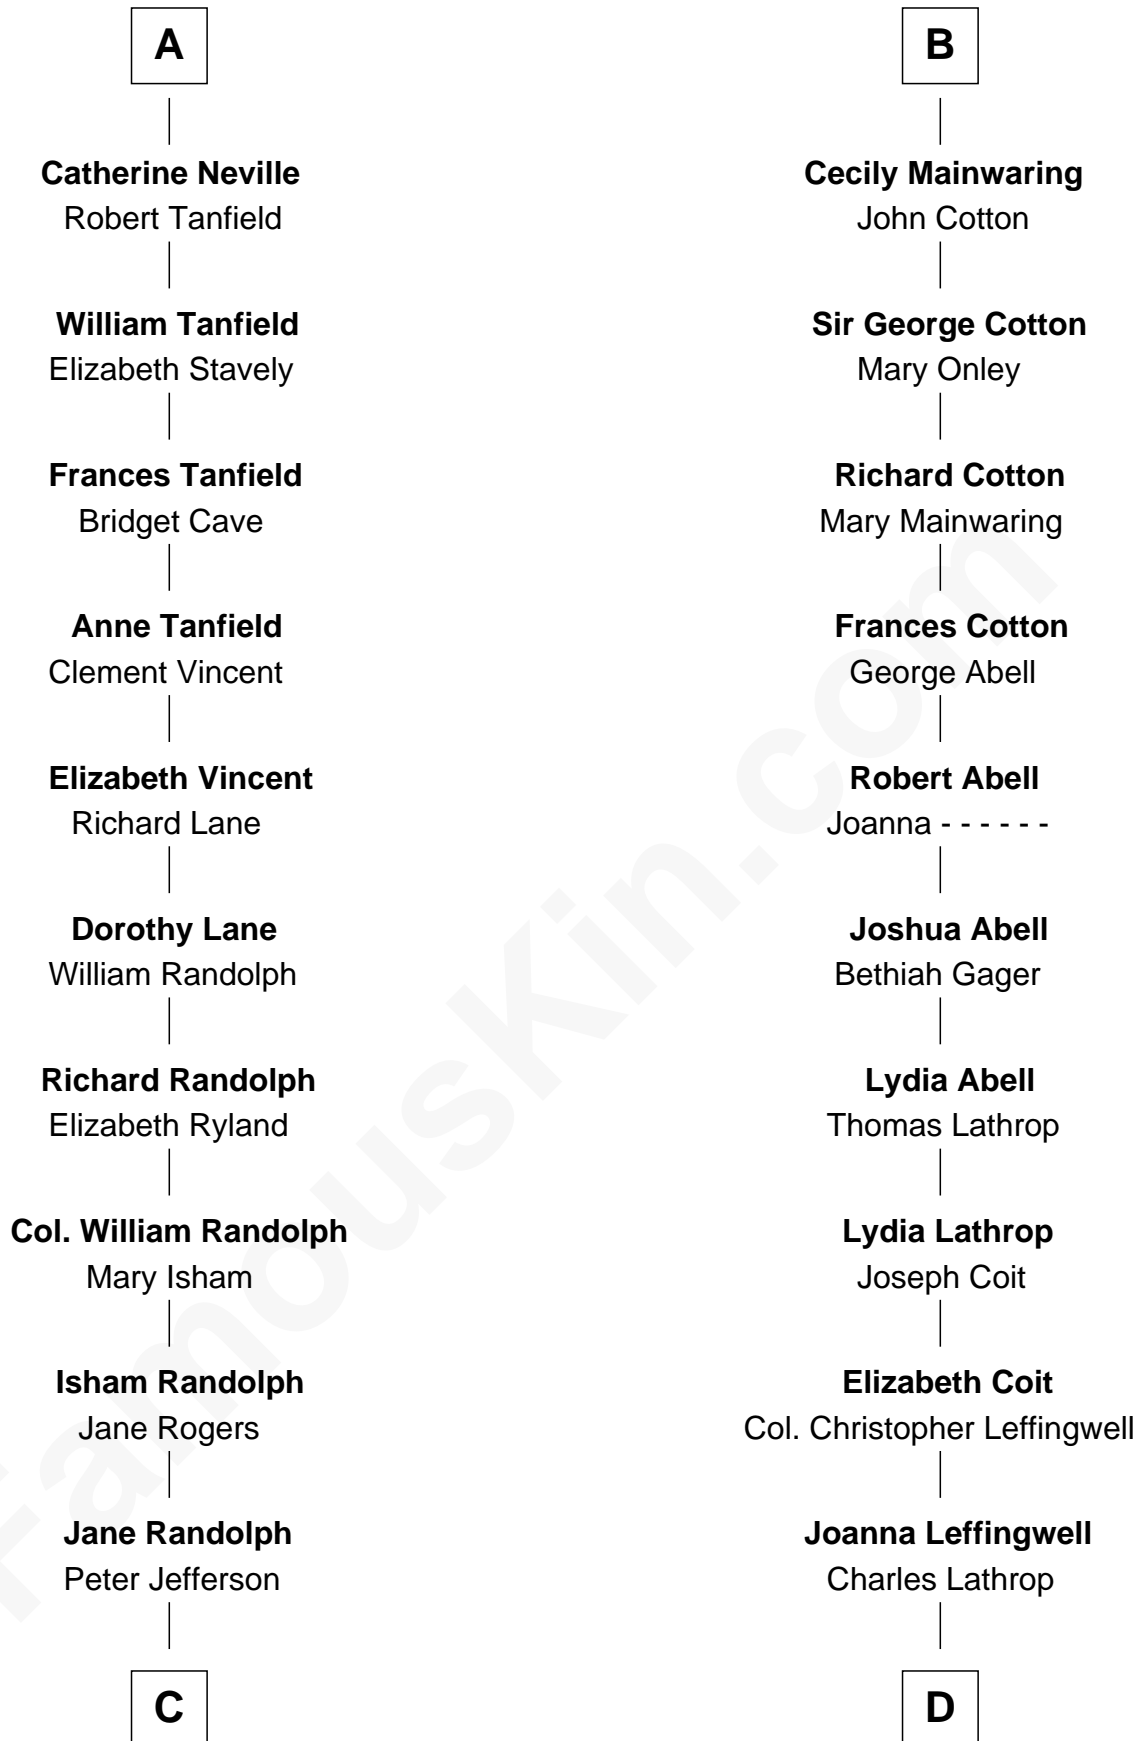

FamousKin.com

Relationship Chart of

Edith (Bolling) Wilson

First Lady of President Woodrow Wilson

20th cousin 1 time removed of

Allen Dulles

5th Director of the C.I.A.

C

Mary Jefferson

John Bolling

Archibald Bolling

Catherine Payne

Archibald Bolling

Anne E. Wigginton

William Holcombe Bolling

Sarah Spiers White