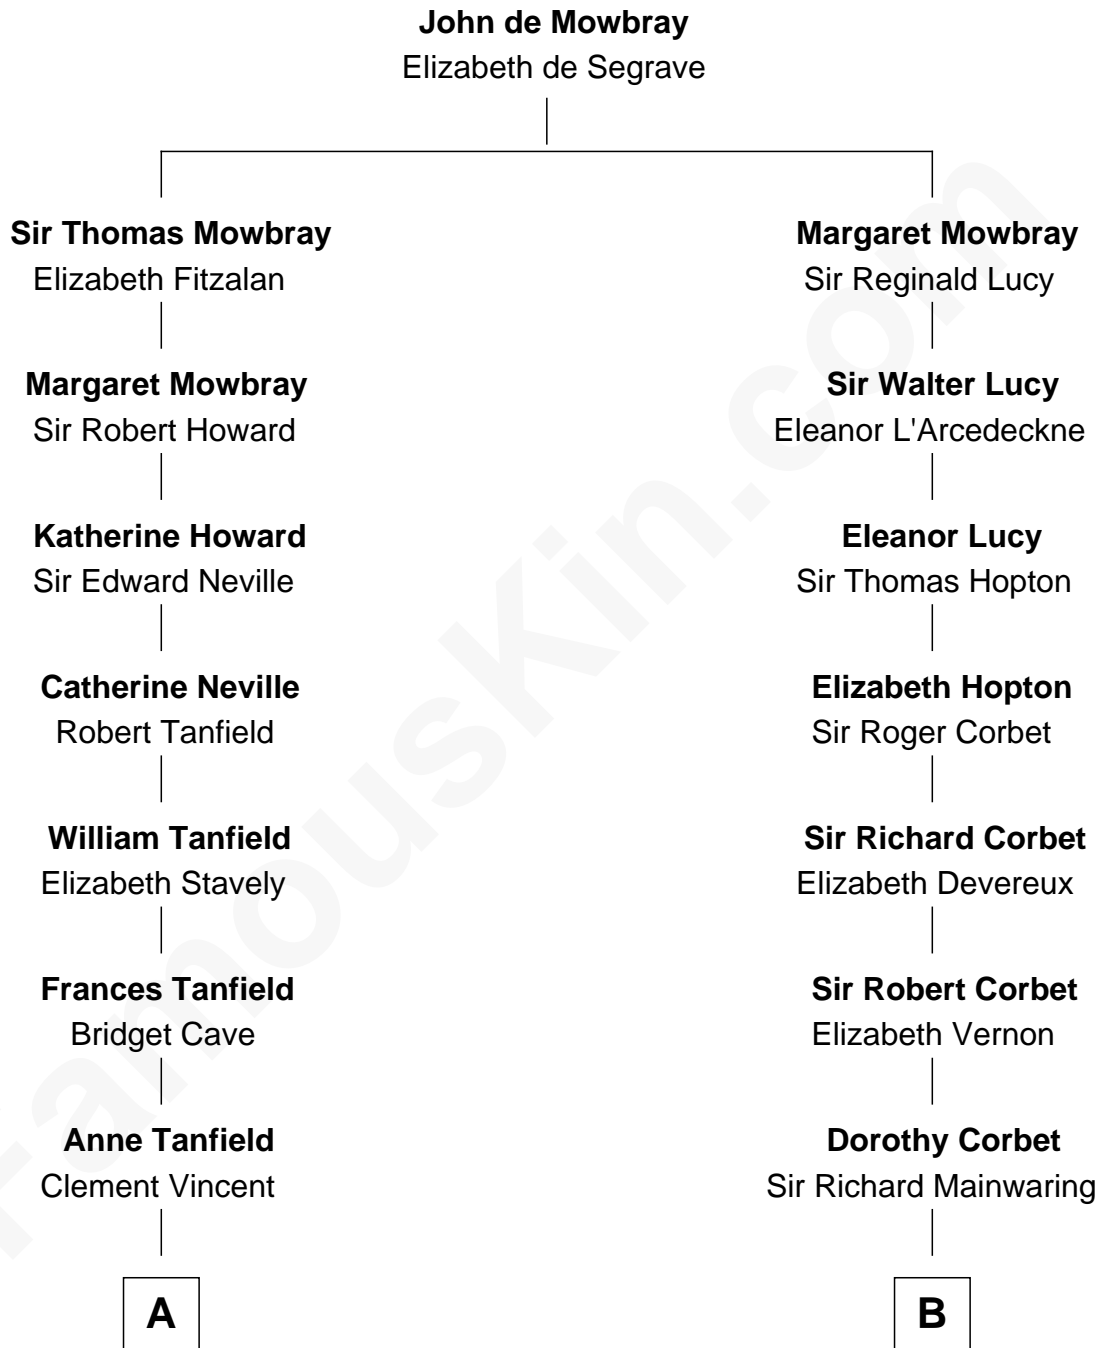

FamousKin.com

Relationship Chart of

Edith (Bolling) Wilson

First Lady of President Woodrow Wilson

17th cousin 2 times removed of

Allen Dulles

5th Director of the C.I.A.

C