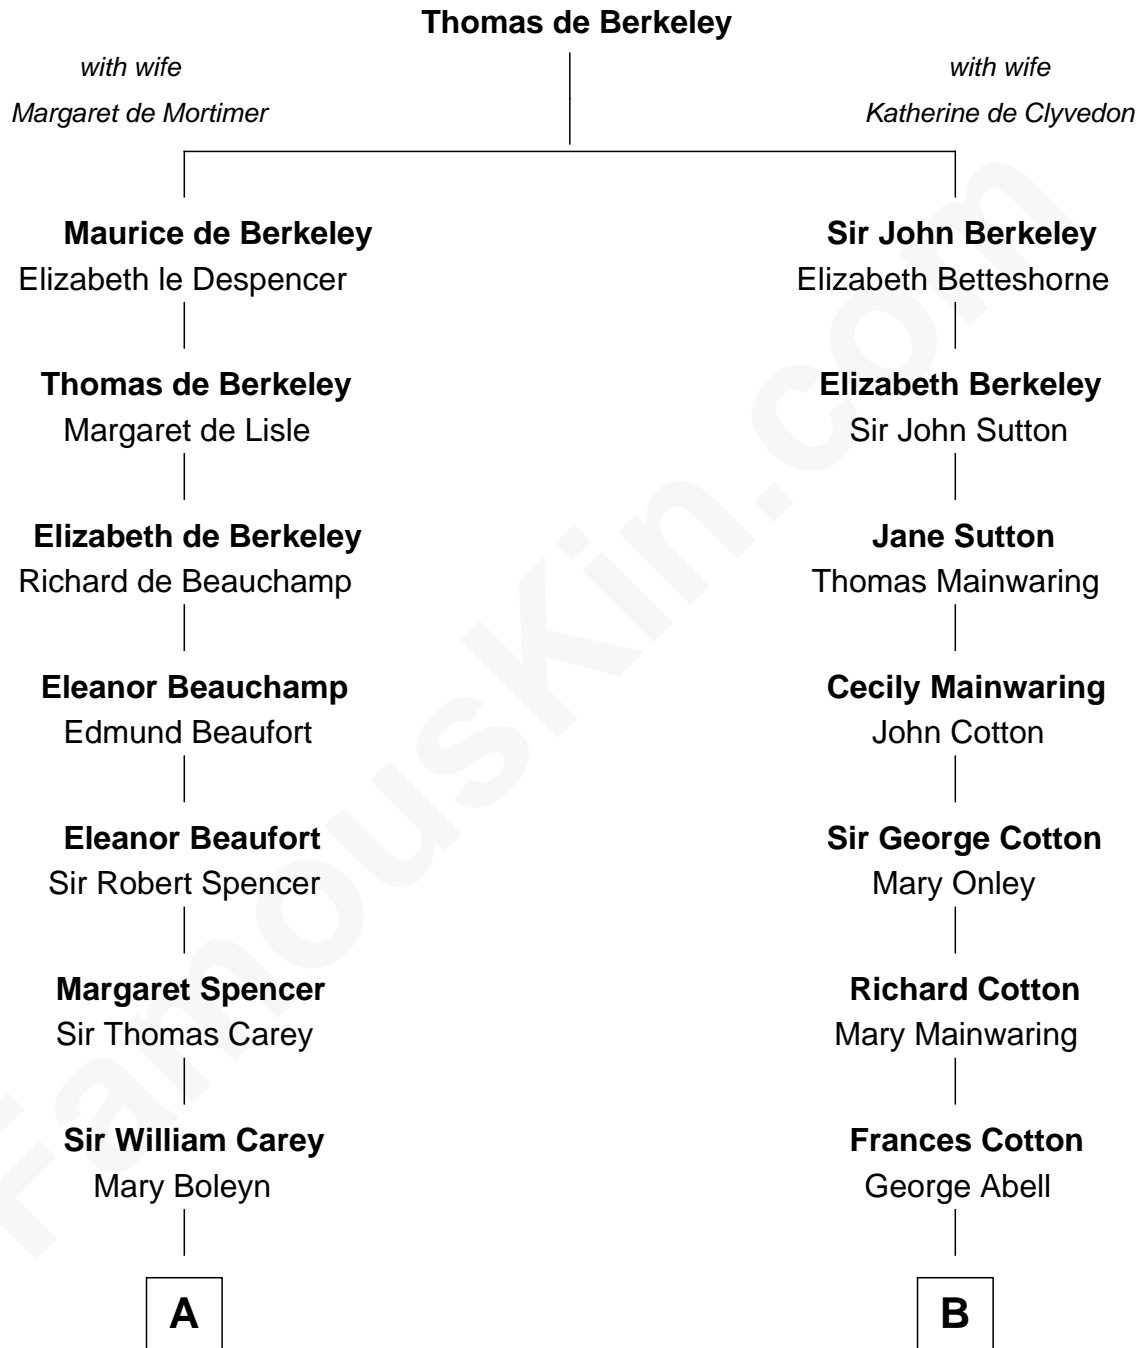

FamousKin.com

Relationship Chart of

Edith (Bolling) Wilson

First Lady of President Woodrow Wilson

16th cousin 2 times removed of

John Foster Dulles

52nd U.S. Secretary of State

C

William Holcombe Bolling

Sarah Spiers White

Edith (Bolling) Wilson

First Lady of Woodrow Wilson

FamousKin.com