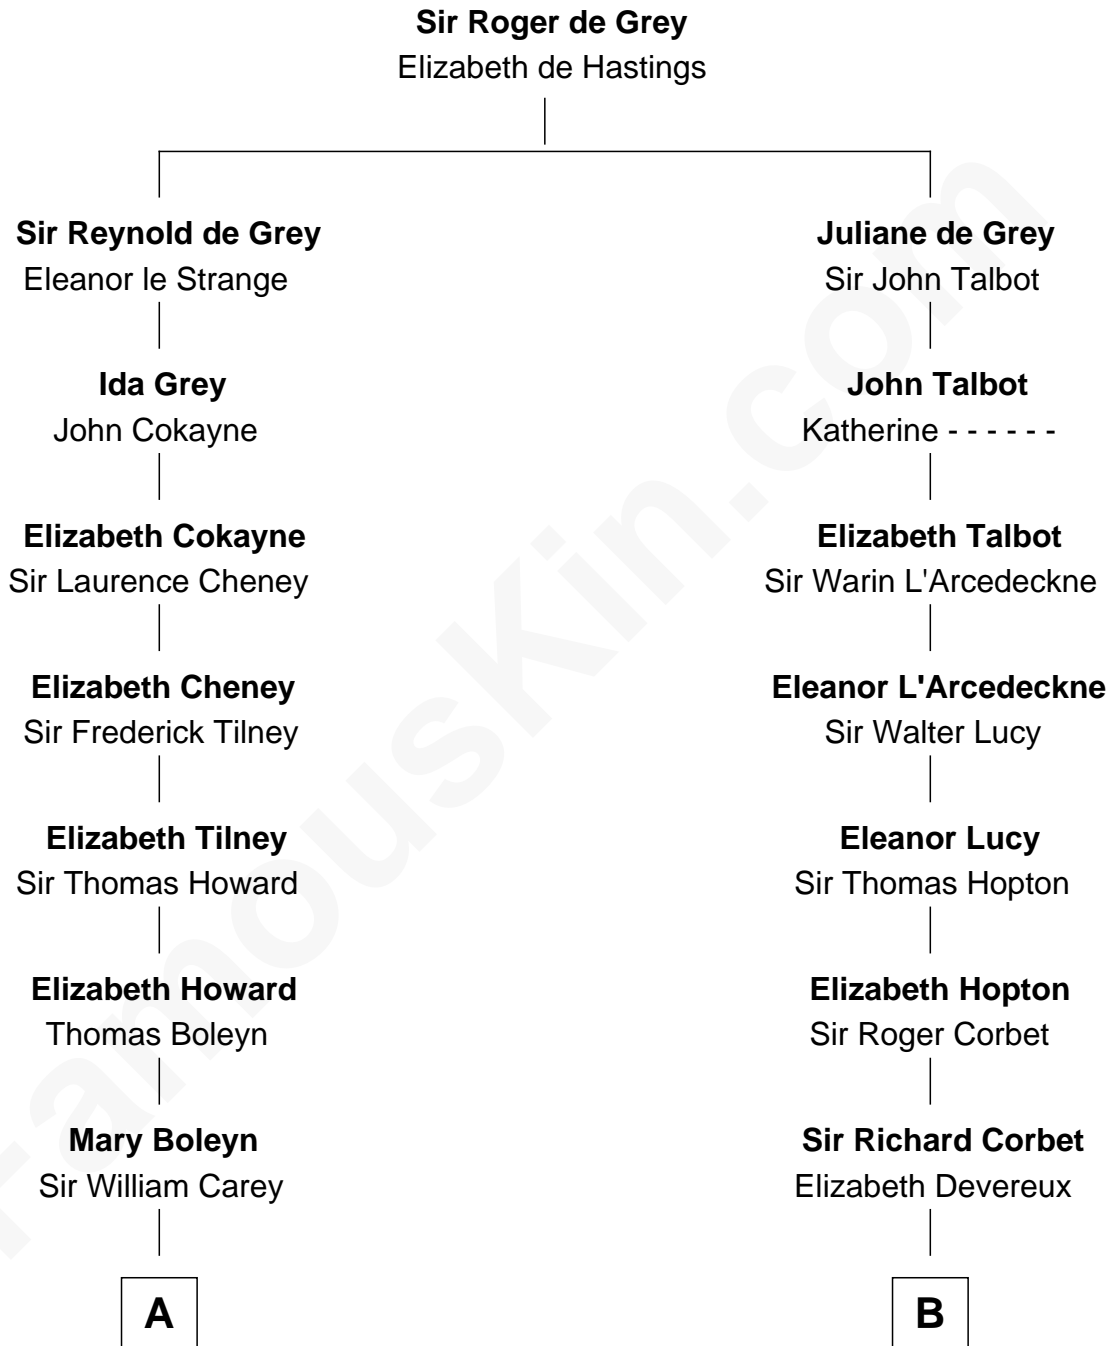

FamousKin.com

Relationship Chart of

Edith (Bolling) Wilson

First Lady of President Woodrow Wilson

18th cousin 3 times removed of

John Foster Dulles

52nd U.S. Secretary of State

C

William Holcombe Bolling

Sarah Spiers White

Edith (Bolling) Wilson

First Lady of Woodrow Wilson

D

Joanna Leffingwell

Charles Lathrop

Harriet Wadsworth Lathrop