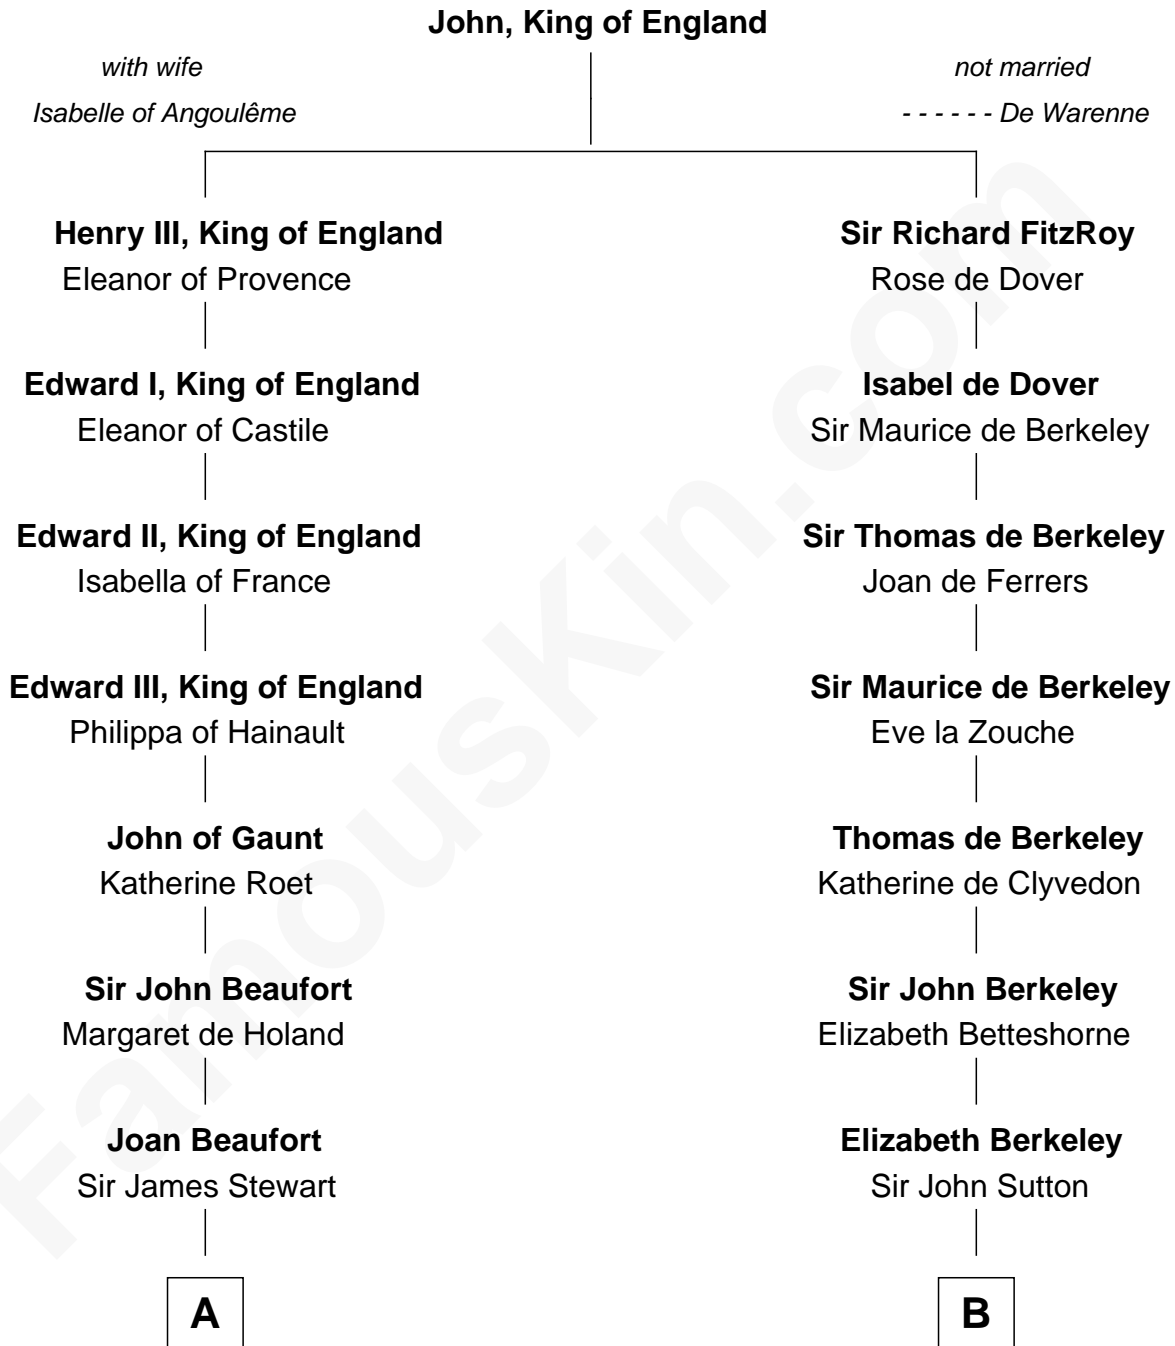

FamousKin.com

Relationship Chart of

Edith (Bolling) Wilson

First Lady of President Woodrow Wilson

20th cousin 1 time removed of

John Foster Dulles

52nd U.S. Secretary of State