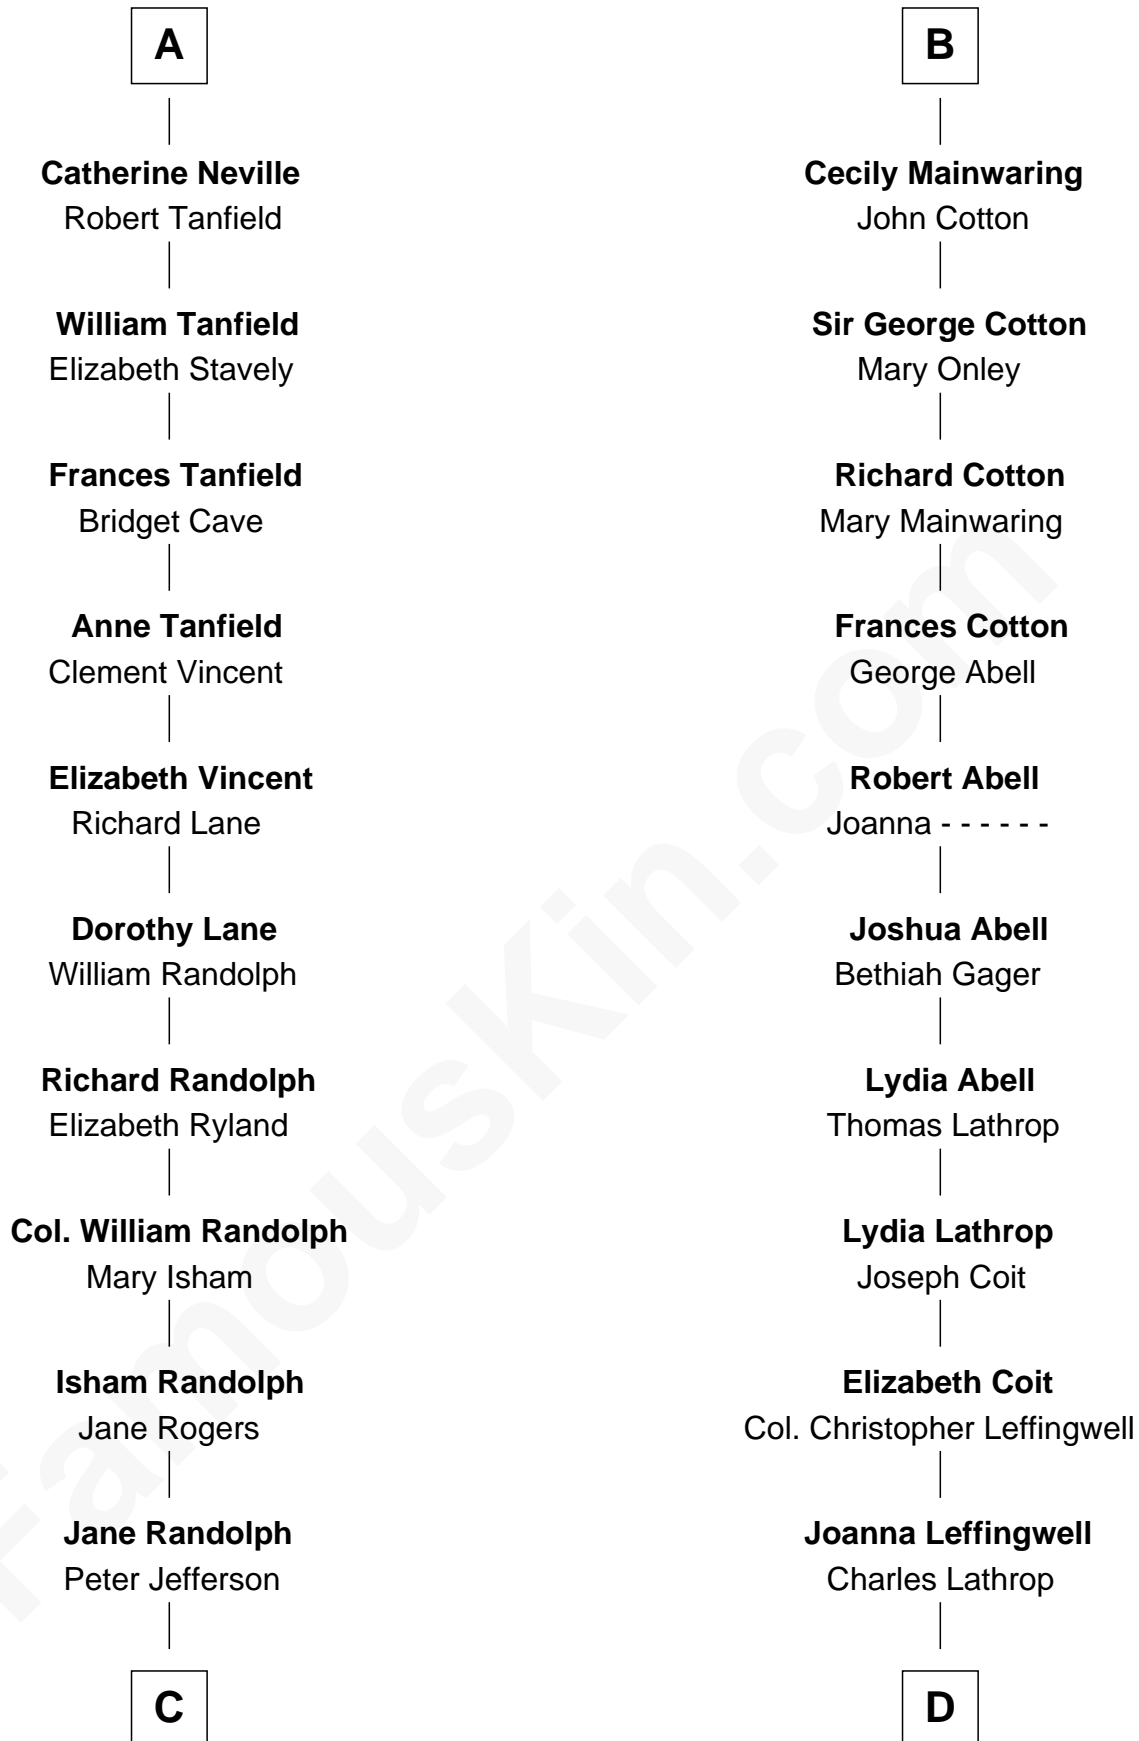

FamousKin.com
Relationship Chart of
Edith (Bolling) Wilson

First Lady of President Woodrow Wilson

20th cousin 1 time removed of

John Foster Dulles

52nd U.S. Secretary of State

C

Mary Jefferson

John Bolling

Archibald Bolling

Catherine Payne

Archibald Bolling

Anne E. Wigginton

William Holcombe Bolling

Sarah Spiers White

Edith (Bolling) Wilson

First Lady of Woodrow Wilson