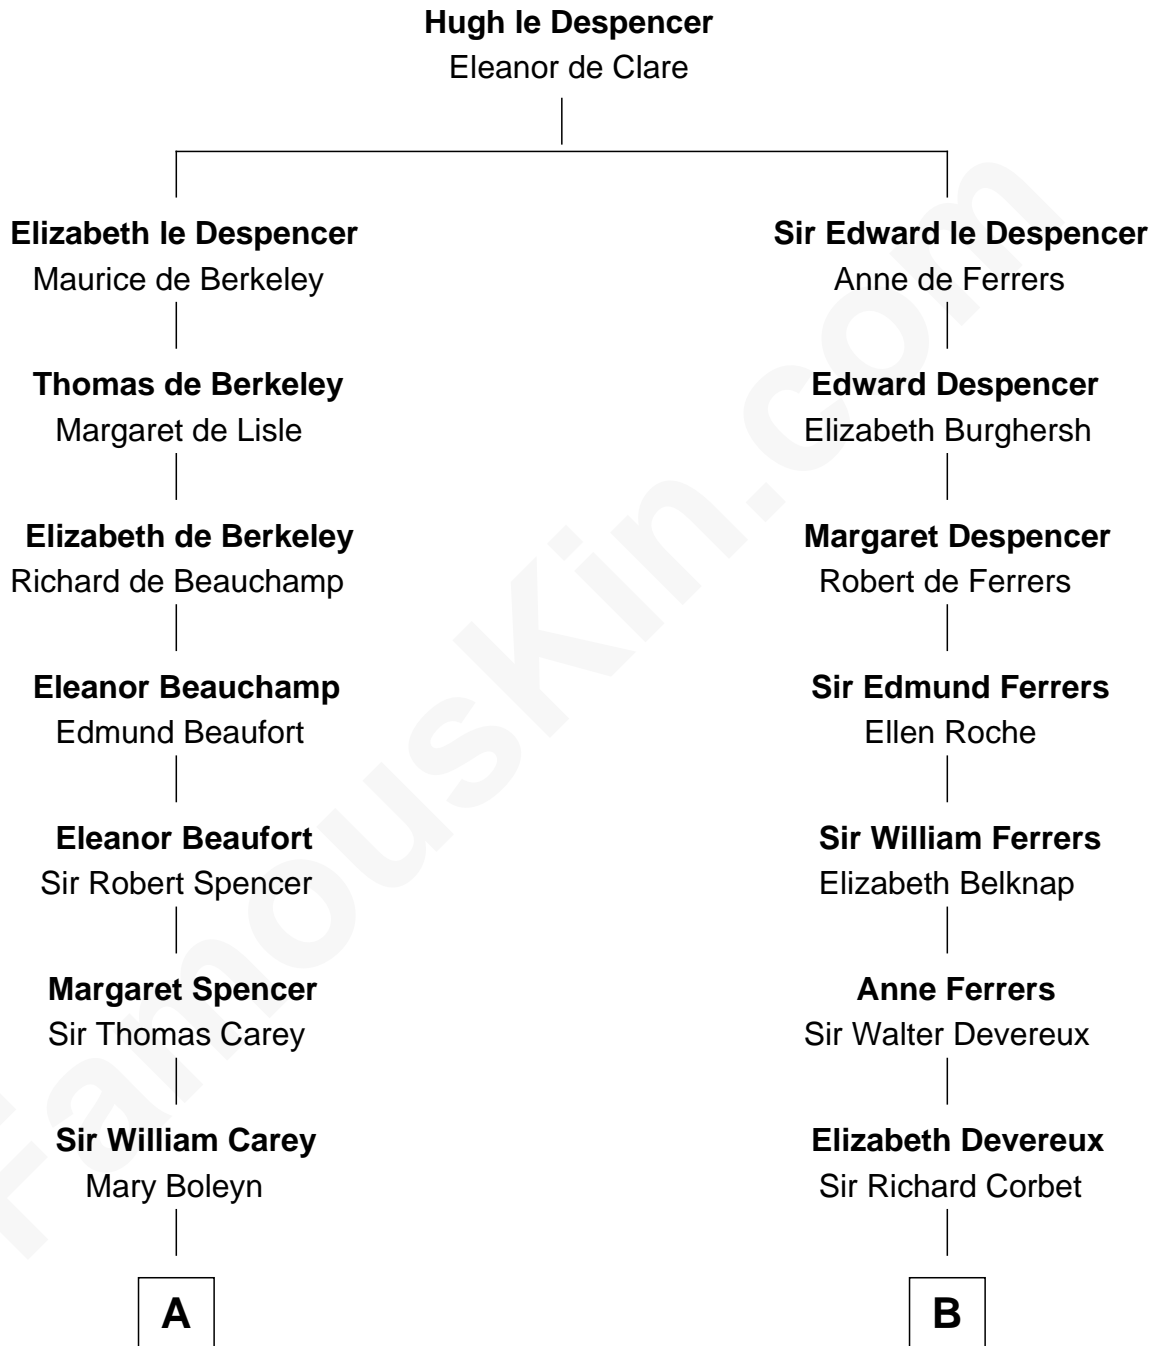

## Relationship Chart of

### Edith (Bolling) Wilson

*First Lady of President Woodrow Wilson*

18th cousin 3 times removed of

**John Foster Dulles**

*52nd U.S. Secretary of State*

**C**

**William Holcombe Bolling**

Sarah Spiers White