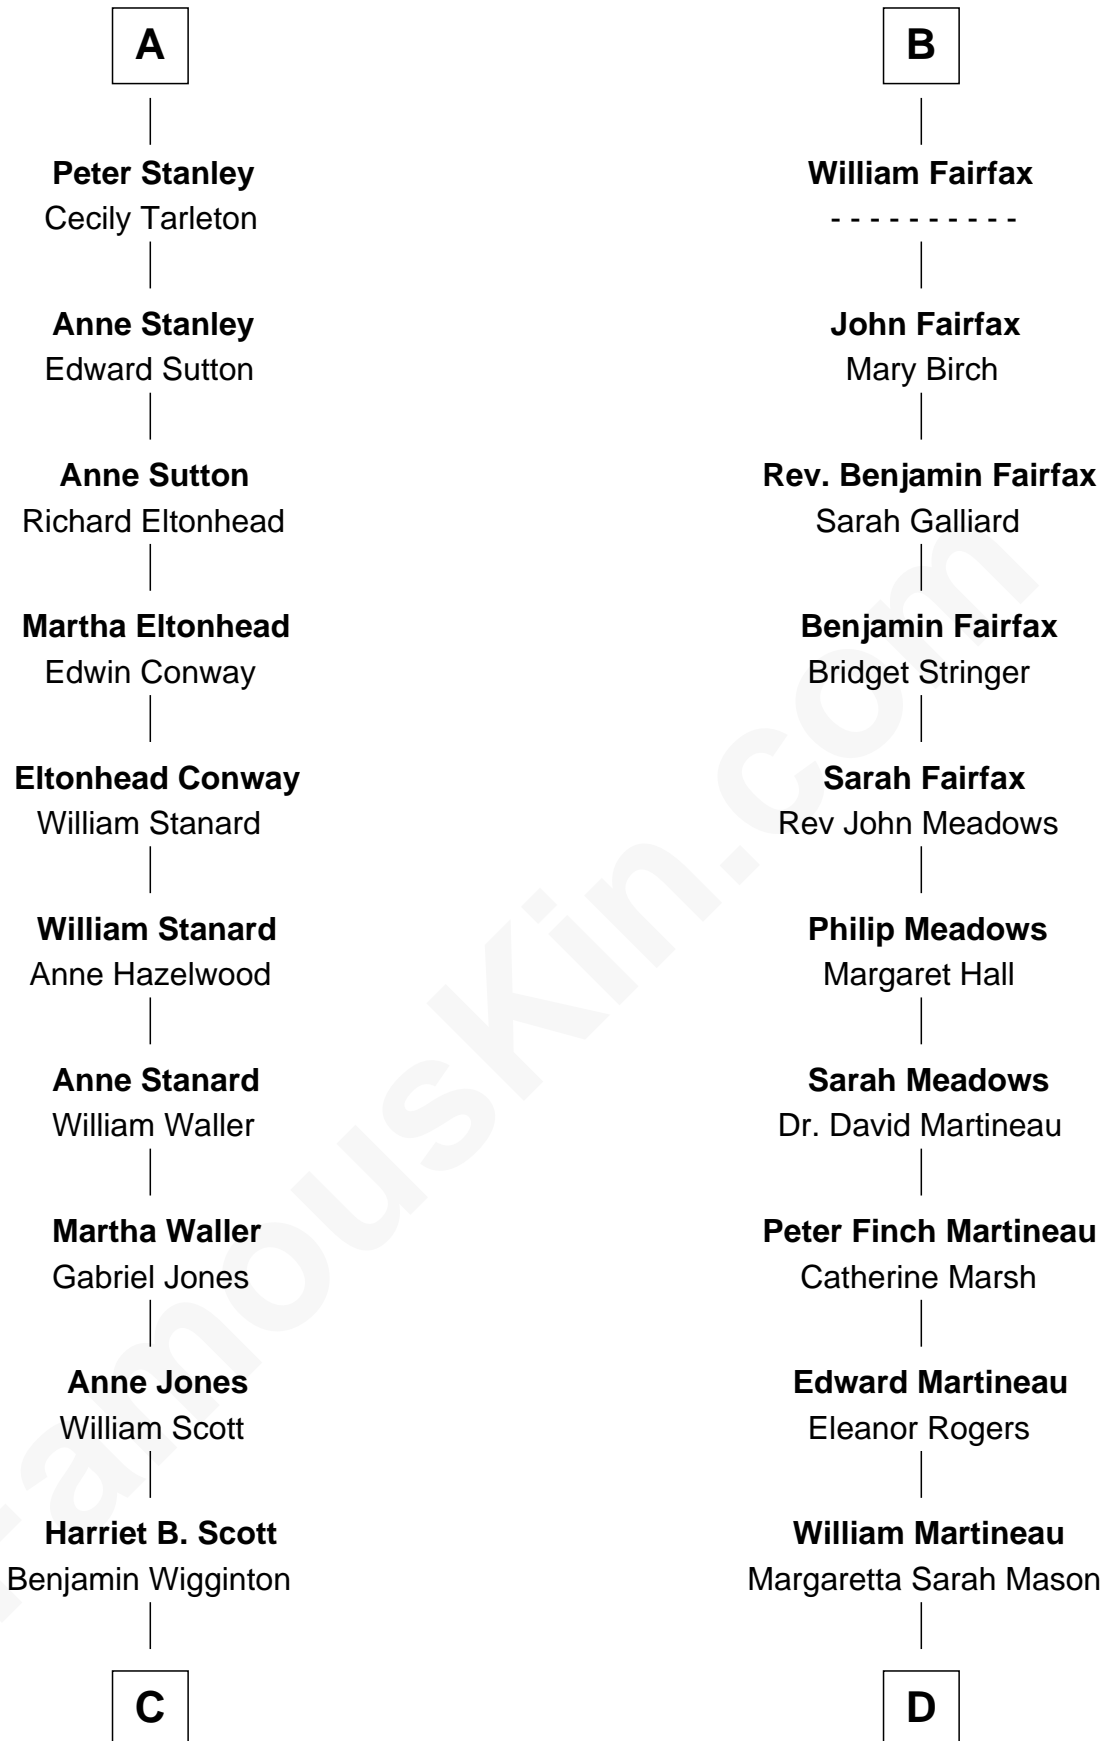

## Relationship Chart of

### Edith (Bolling) Wilson

*First Lady of President Woodrow Wilson*

19th cousin 1 time removed of

**Guy Ritchie**

*British Filmmaker*

**C**

**Anne E. Wigginton**

Archibald Bolling

**William Holcombe Bolling**

Sarah Spiers White

**Edith (Bolling) Wilson**

*First Lady of Woodrow Wilson*

**D**

**Edith Jane Martineau**

Vivian Guy Ouseley McLaughlin

**Doris Margaretta McLaughlin**