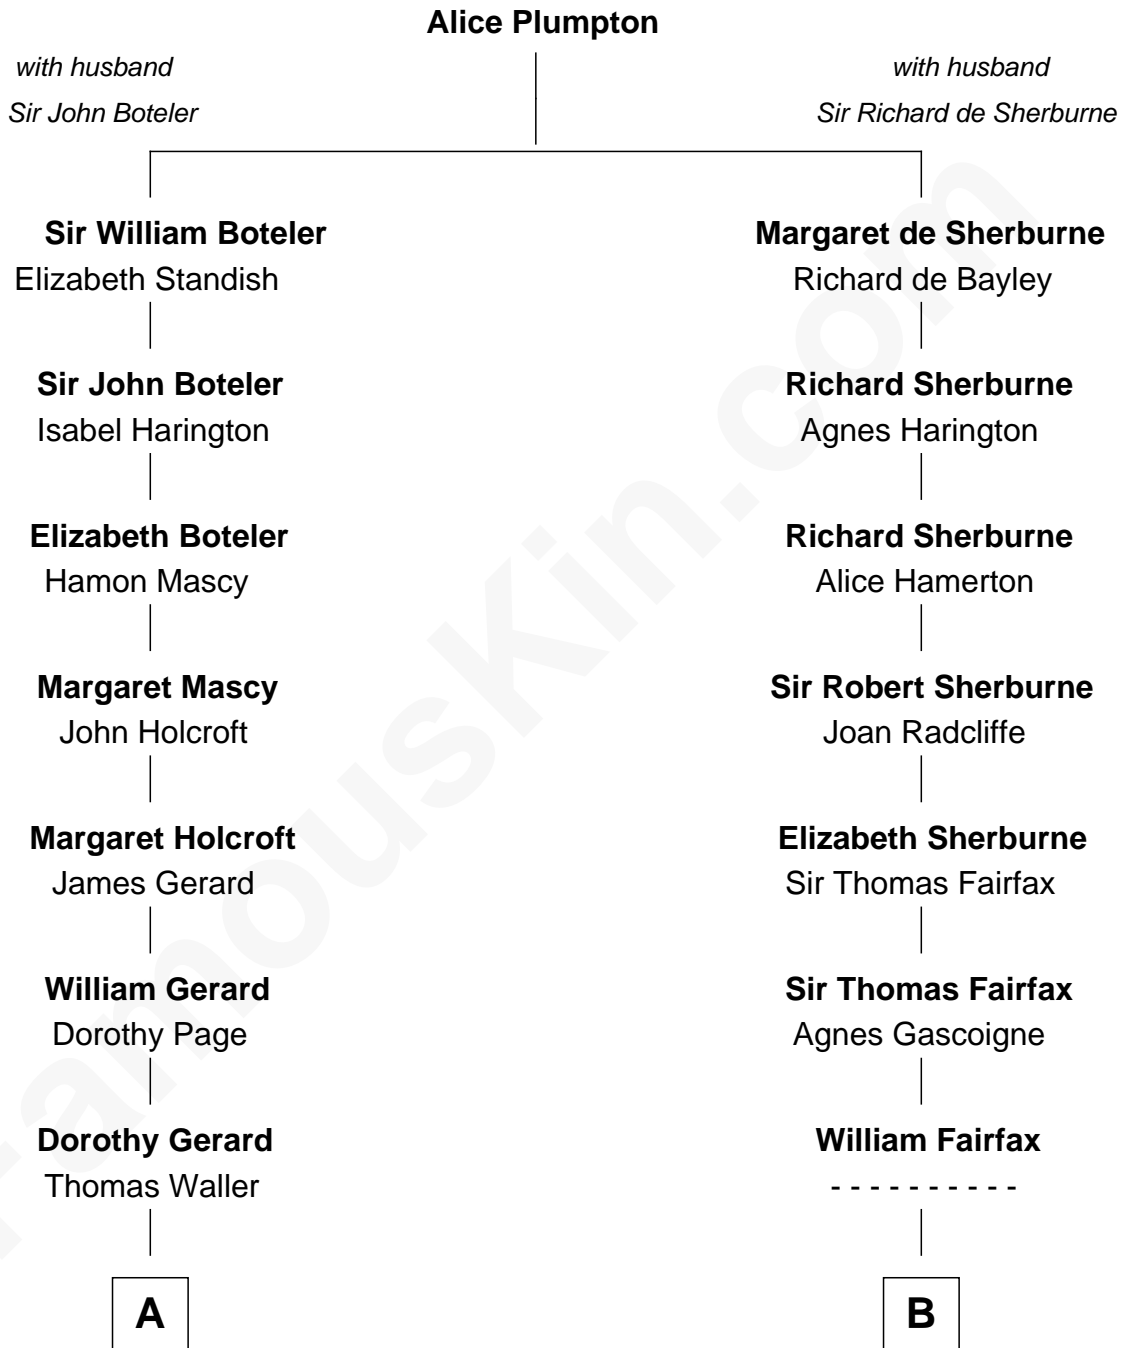

FamousKin.com

Relationship Chart of

Edith (Bolling) Wilson

First Lady of President Woodrow Wilson

17th cousin 2 times removed of

Guy Ritchie

British Filmmaker

C

Doris Margaretta McLaughlin

Stuart John Ritchie

John Vivian Ritchie

Amber Mary Parkinson

Guy Ritchie

British Filmmaker