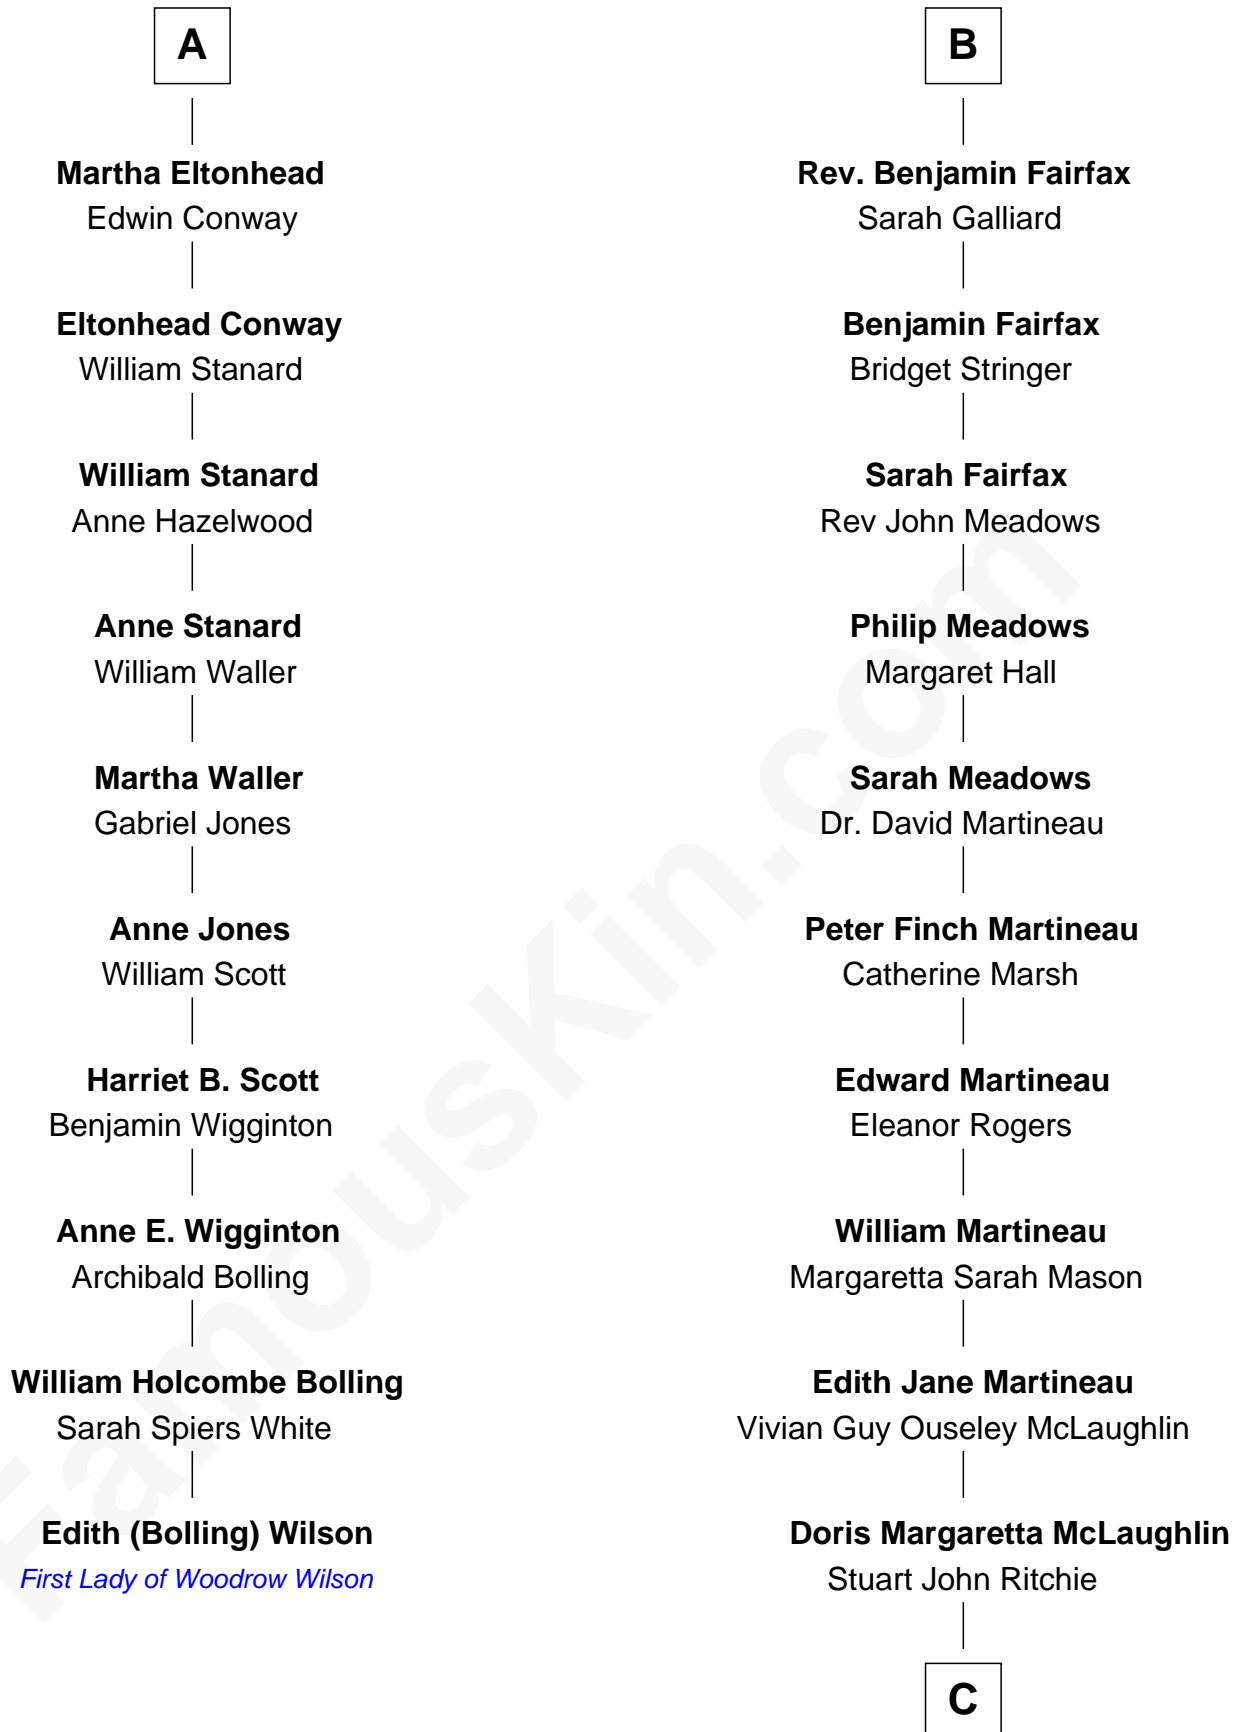

FamousKin.com

Relationship Chart of

Edith (Bolling) Wilson

First Lady of President Woodrow Wilson

16th cousin 2 times removed of

Guy Ritchie

British Filmmaker

Sir Nicholas Harington

Isabel English

C

John Vivian Ritchie
Amber Mary Parkinson

Guy Ritchie
British Filmmaker