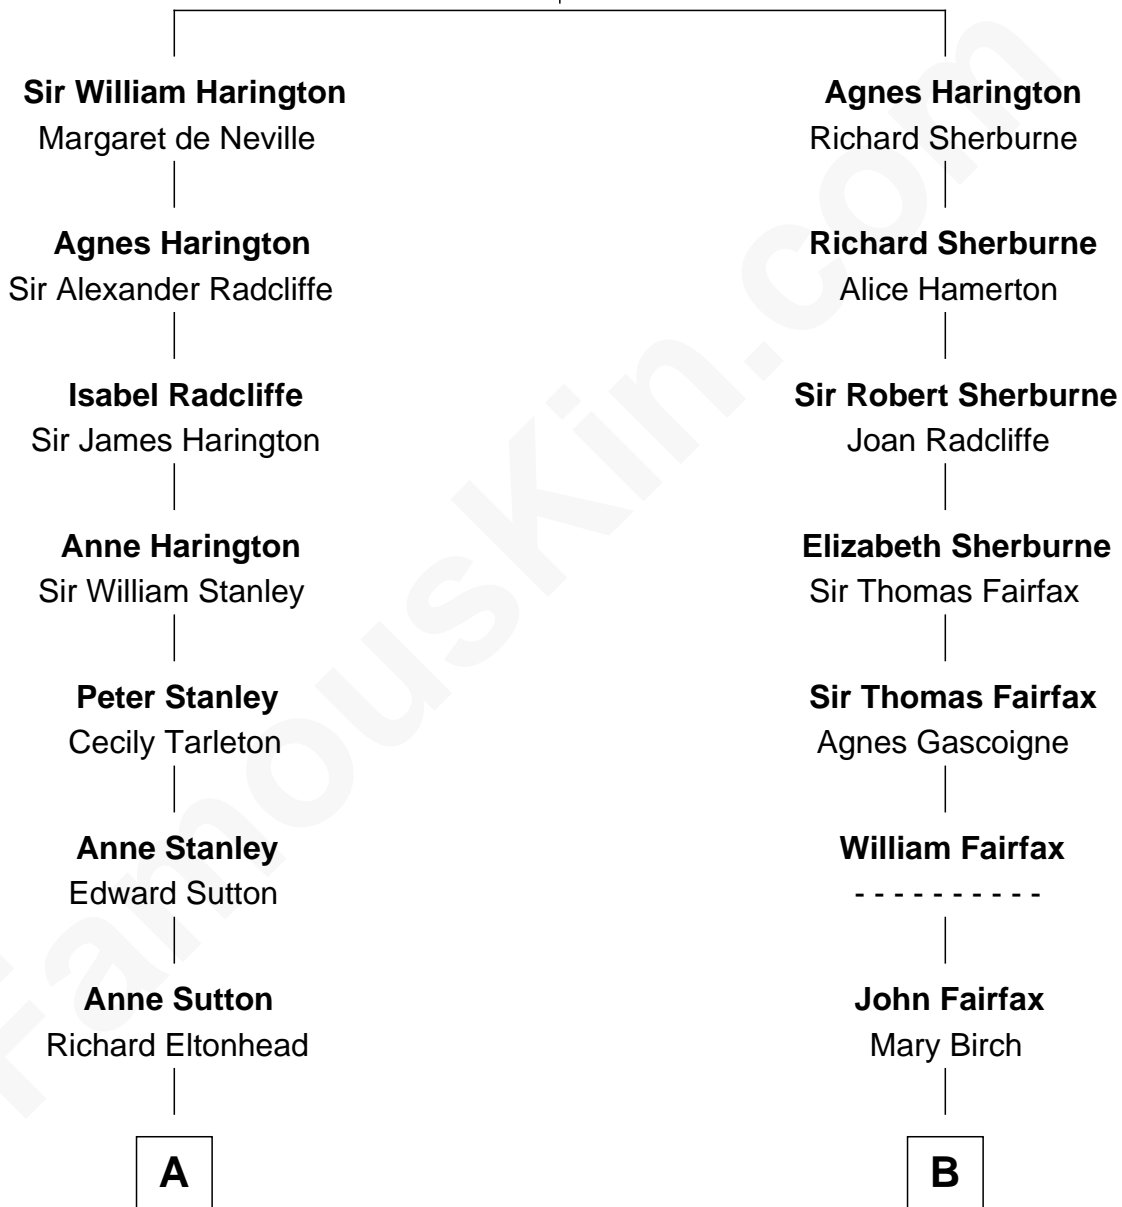

FamousKin.com

Relationship Chart of

Edith (Bolling) Wilson

First Lady of President Woodrow Wilson

16th cousin 2 times removed of

Guy Ritchie

British Filmmaker

Sir Nicholas Harington

Isabel English

C

John Vivian Ritchie
Amber Mary Parkinson

Guy Ritchie
British Filmmaker