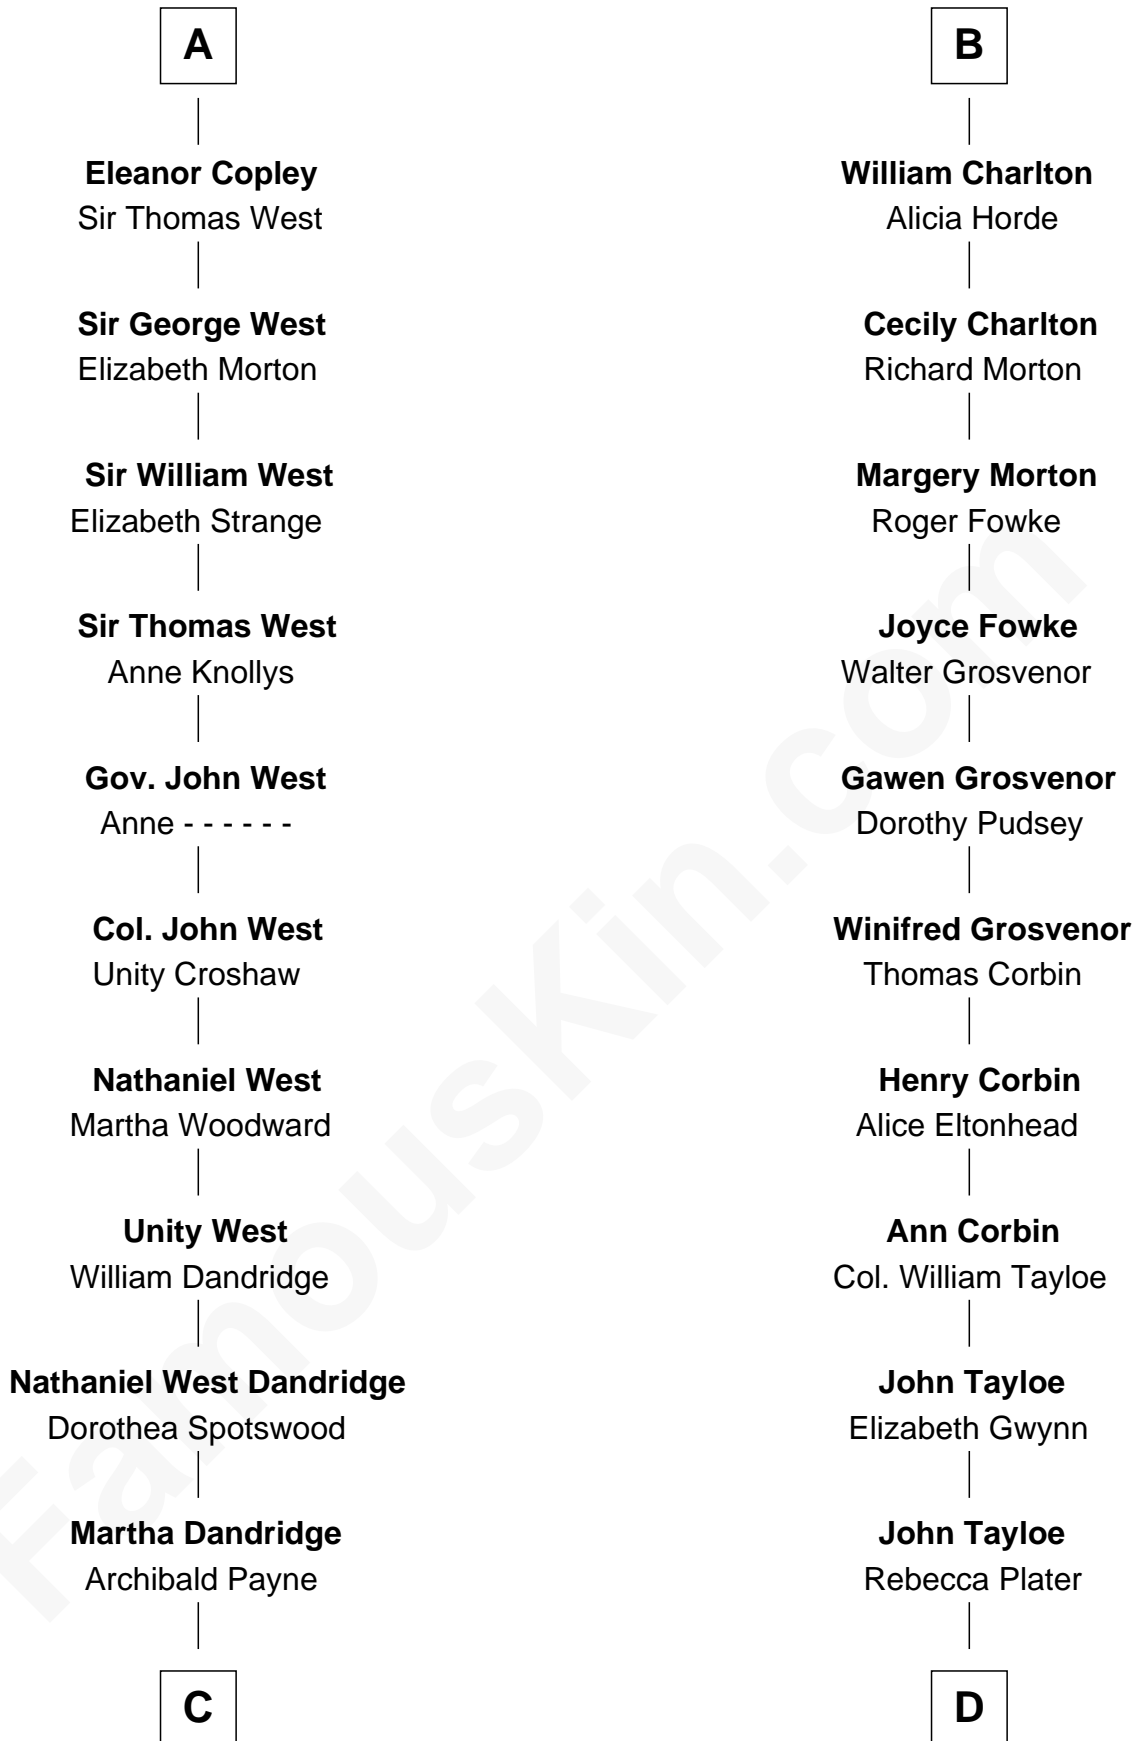

FamousKin.com

Relationship Chart of

Edith (Bolling) Wilson

First Lady of President Woodrow Wilson

20th cousin 1 time removed of

Thomas Hunt Morgan

Nobel Prize Winner in Physiology or Medicine

C

Catherine Payne
Archibald Bolling

Archibald Bolling
Anne E. Wigginton

William Holcombe Bolling
Sarah Spiers White

Edith (Bolling) Wilson
First Lady of Woodrow Wilson

D

Elizabeth Tayloe
Col. Edward Lloyd

Mary Tayloe Lloyd
Francis Scott Key