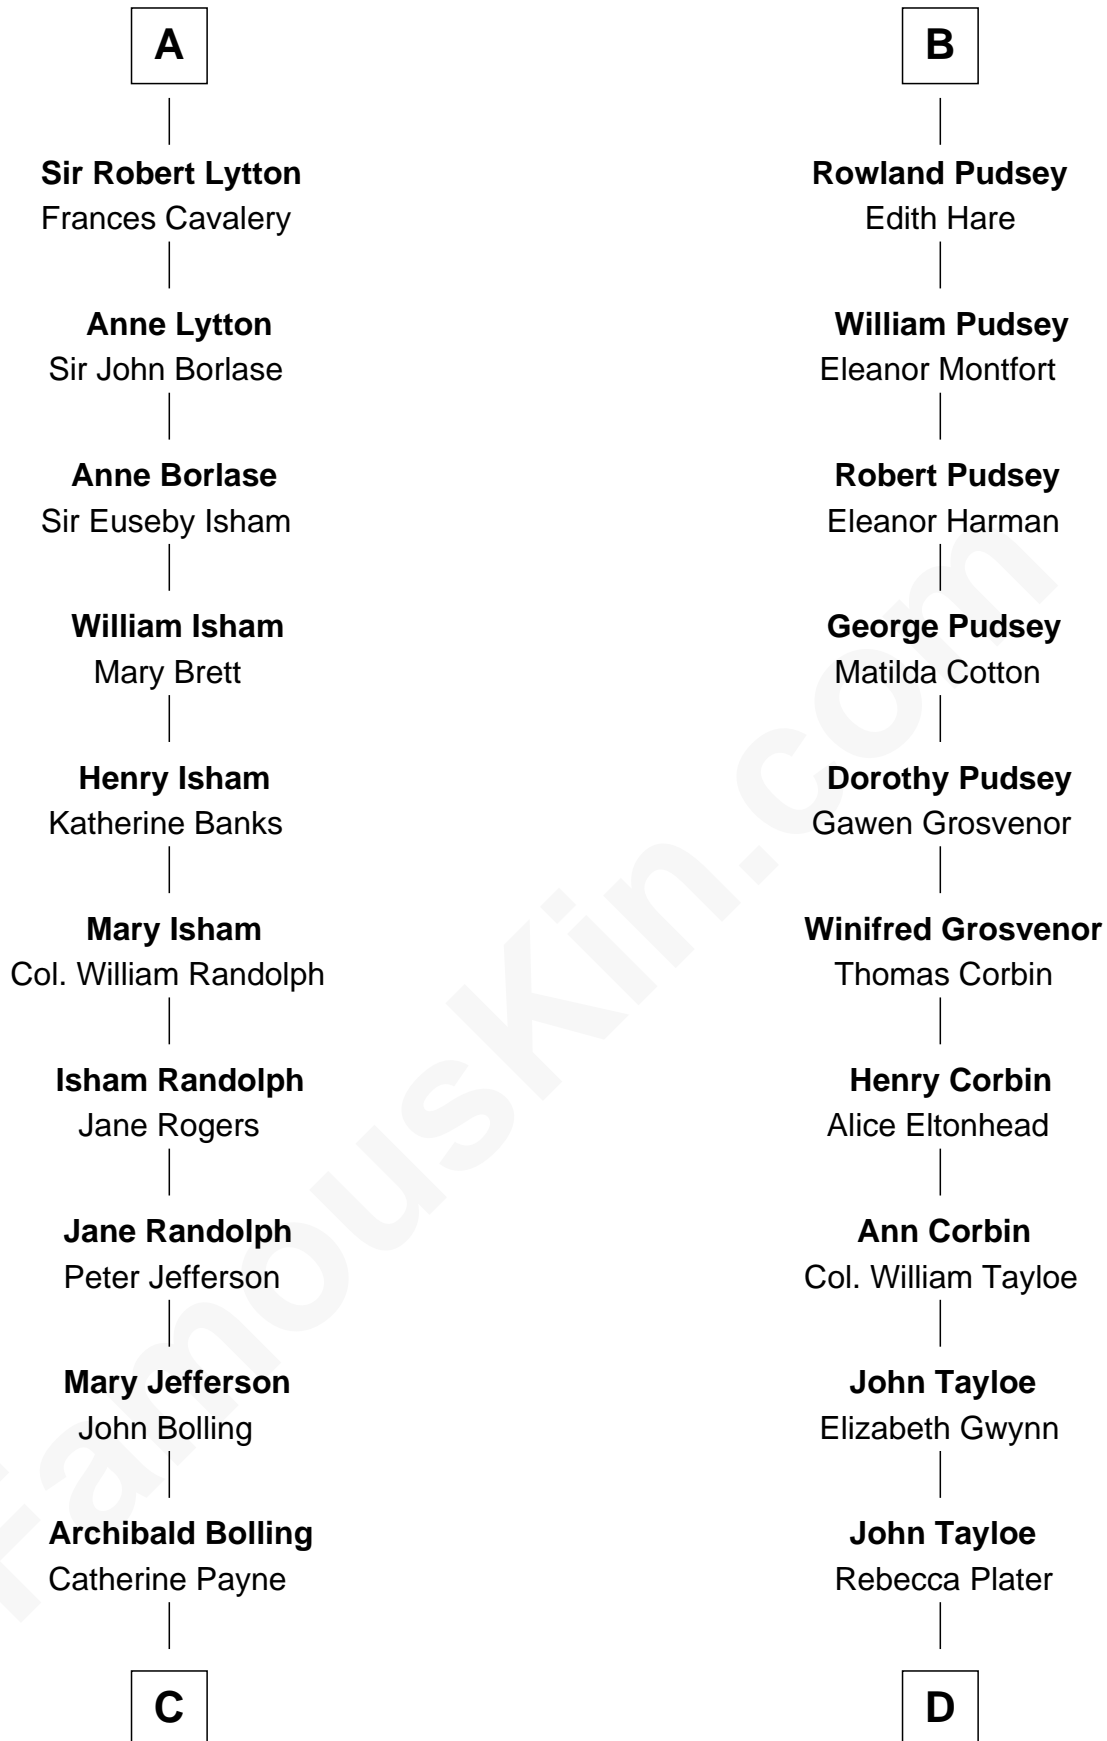

FamousKin.com

Relationship Chart of

Edith (Bolling) Wilson

First Lady of President Woodrow Wilson

19th cousin 2 times removed of

Thomas Hunt Morgan

Nobel Prize Winner in Physiology or Medicine

C

Archibald Bolling
Anne E. Wigginton

William Holcombe Bolling
Sarah Spiers White

Edith (Bolling) Wilson
First Lady of Woodrow Wilson

D

Elizabeth Tayloe
Col. Edward Lloyd

Mary Tayloe Lloyd
Francis Scott Key

Elizabeth Phoebe Key
Charles Howard