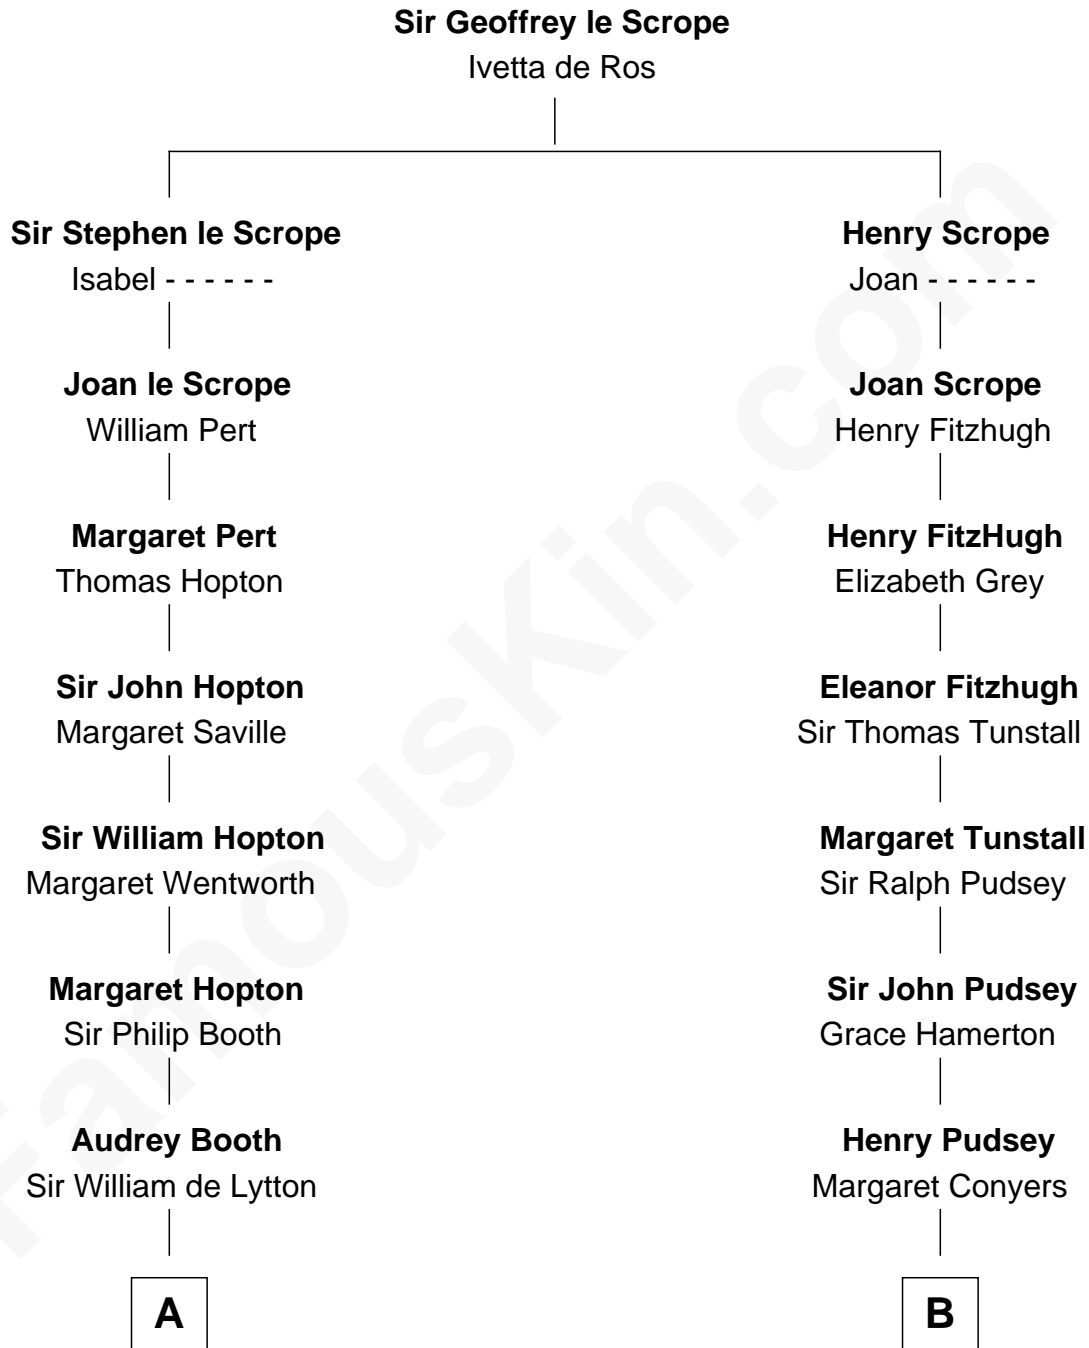

FamousKin.com

Relationship Chart of

Edith (Bolling) Wilson

First Lady of President Woodrow Wilson

19th cousin 2 times removed of

Thomas Hunt Morgan

Nobel Prize Winner in Physiology or Medicine

C

Archibald Bolling
Anne E. Wigginton

William Holcombe Bolling
Sarah Spiers White

Edith (Bolling) Wilson
First Lady of Woodrow Wilson

D

Elizabeth Tayloe
Col. Edward Lloyd

Mary Tayloe Lloyd
Francis Scott Key

Elizabeth Phoebe Key
Charles Howard