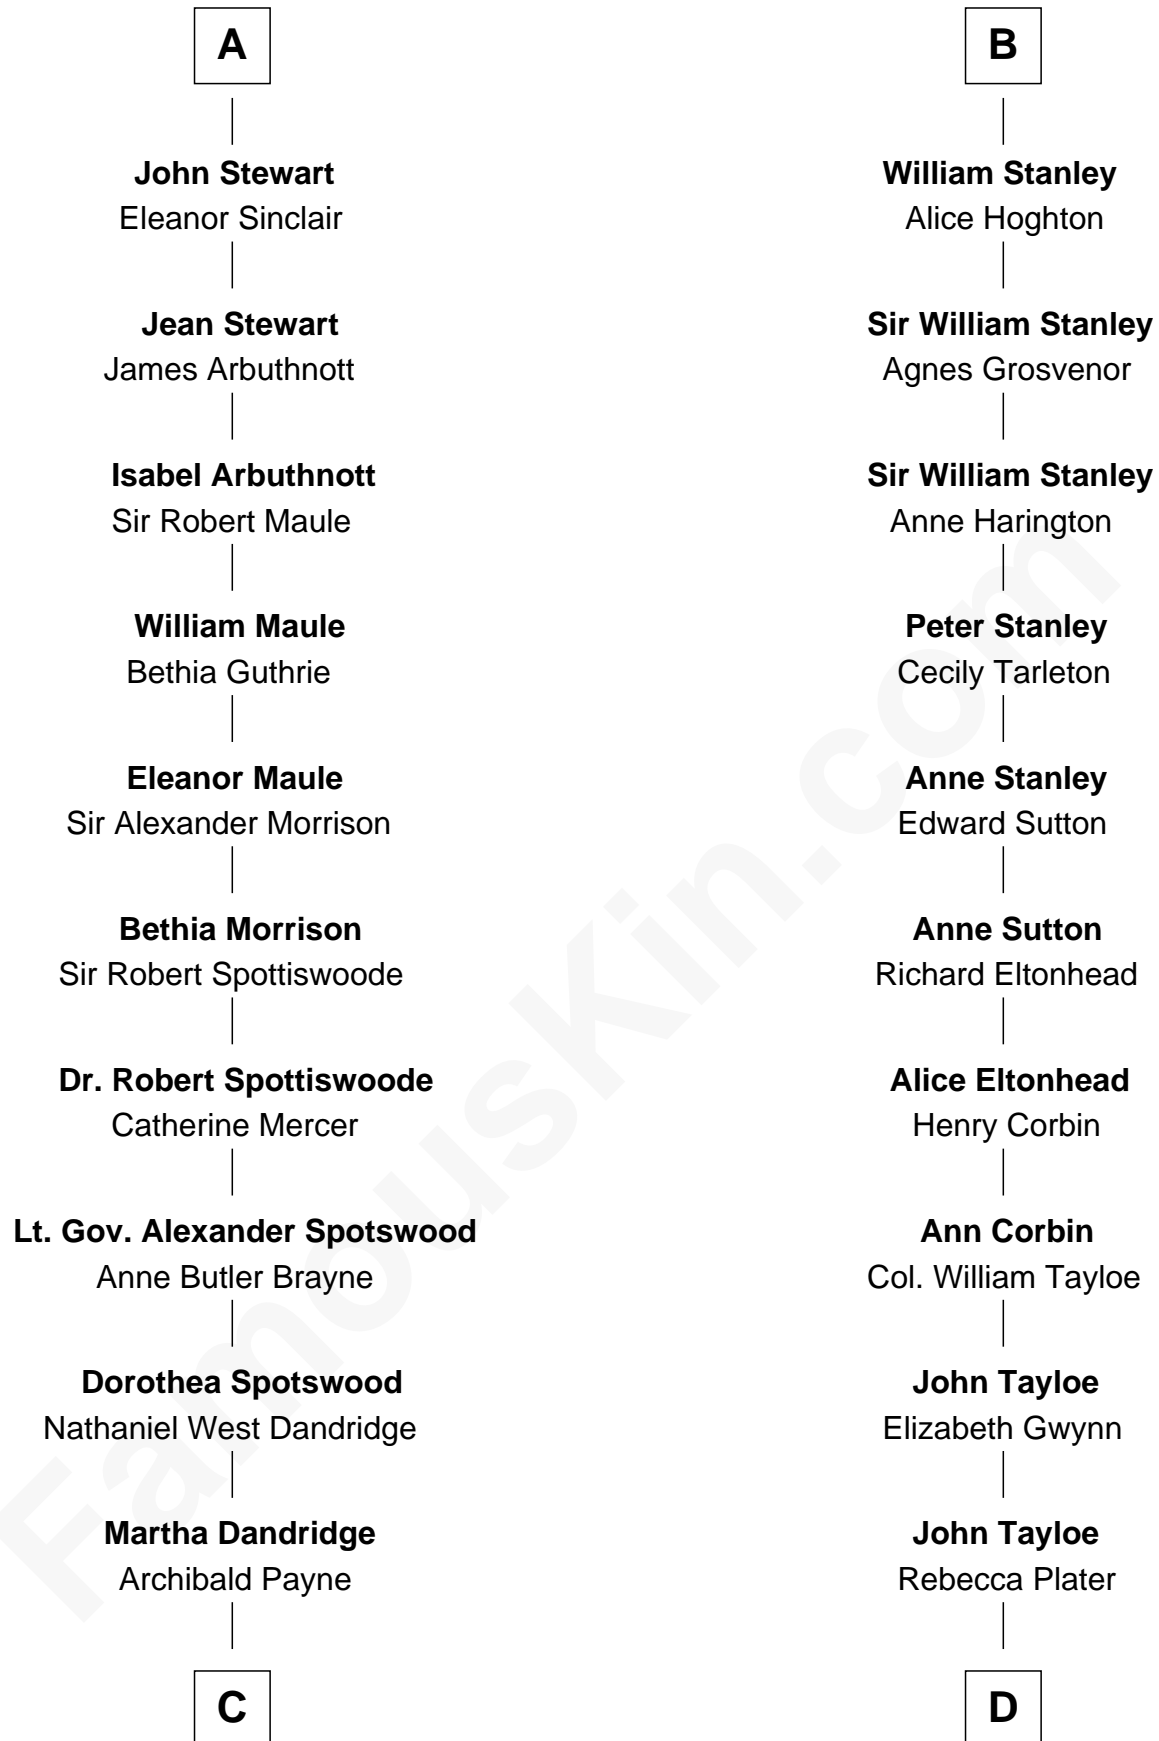

FamousKin.com

Relationship Chart of

Edith (Bolling) Wilson

First Lady of President Woodrow Wilson

20th cousin 1 time removed of

Thomas Hunt Morgan

Nobel Prize Winner in Physiology or Medicine

C

Catherine Payne
Archibald Bolling

Archibald Bolling
Anne E. Wigginton

William Holcombe Bolling
Sarah Spiers White

Edith (Bolling) Wilson
First Lady of Woodrow Wilson

D

Elizabeth Tayloe
Col. Edward Lloyd

Mary Tayloe Lloyd
Francis Scott Key

Elizabeth Phoebe Key
Charles Howard

Ellen Key Howard
Charlton Hunt Morgan

Thomas Hunt Morgan
Nobel Prize Winner

FamousKin.com