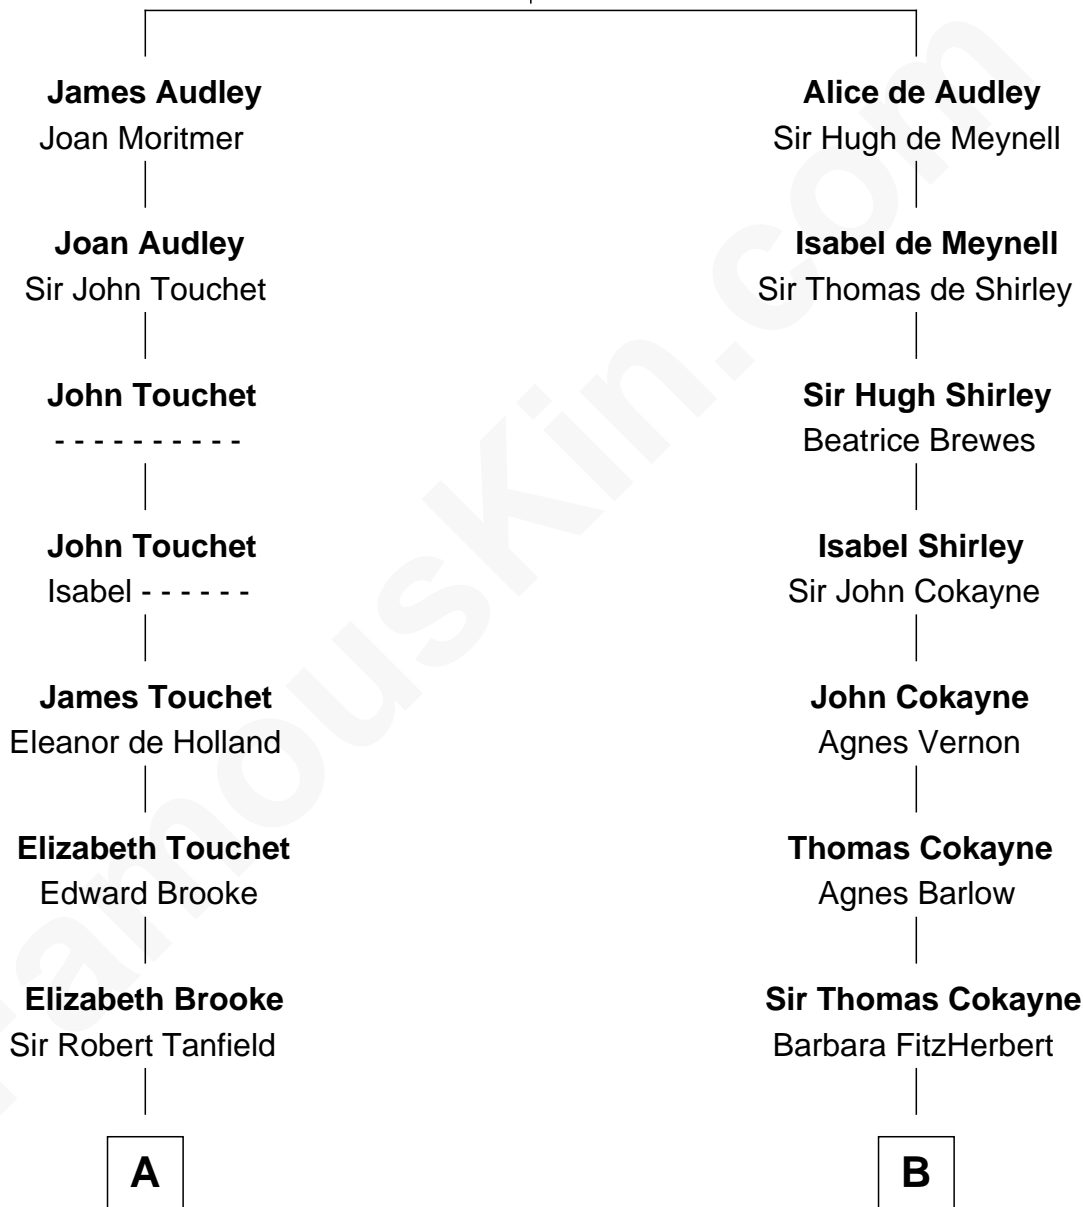

FamousKin.com

Relationship Chart of

Edith (Bolling) Wilson

First Lady of President Woodrow Wilson

20th cousin 1 time removed of

Thomas Hunt Morgan

Nobel Prize Winner in Physiology or Medicine

Sir Nicholas Audley

Joan Martin

C

Mary Jefferson

John Bolling

Archibald Bolling

Catherine Payne

Archibald Bolling

Anne E. Wigginton

William Holcombe Bolling

Sarah Spiers White

Edith (Bolling) Wilson

First Lady of Woodrow Wilson

D

Francis Scott Key

Mary Tayloe Lloyd

Elizabeth Phoebe Key